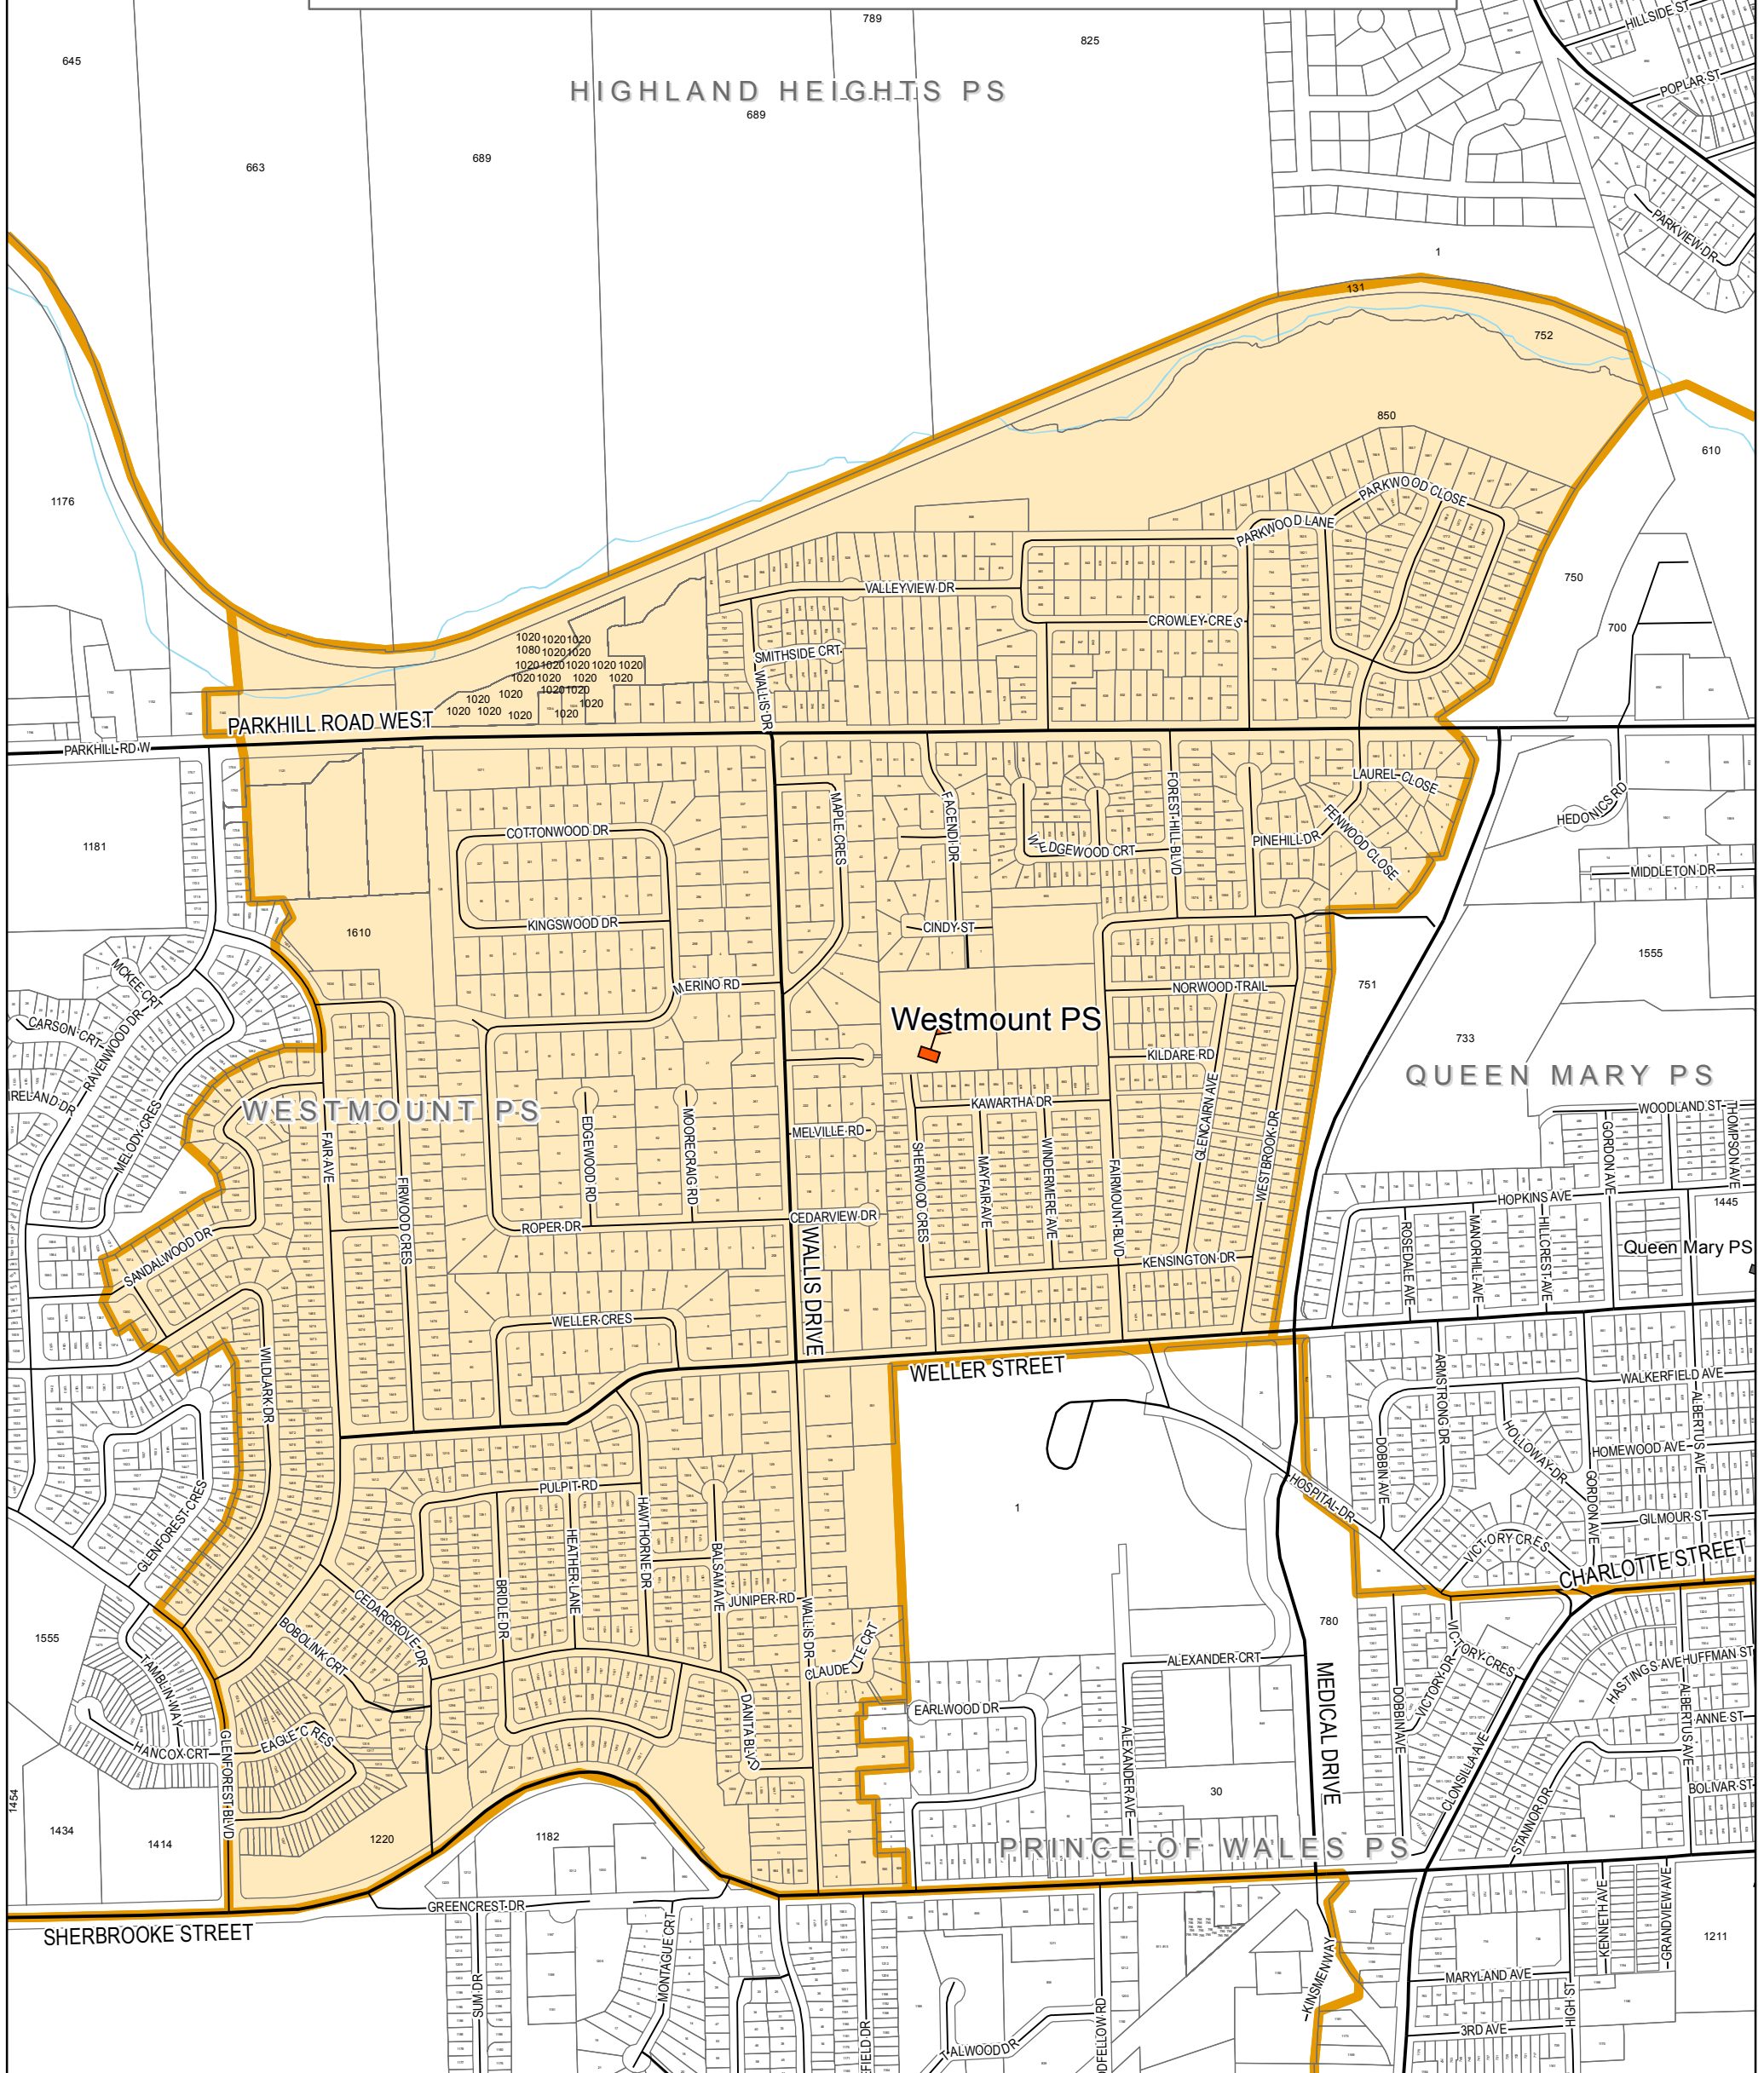

WESTMOUNT PUBLIC SCHOOL

JK to Grade 8

1520 Sherwood Crescent, Peterborough
(705)742-7871

Legend

- WESTMOUNT PS
- School Boundaries
- Lot Lines

Disclaimer:

All school boundaries are provided for general information and are illustrative only. Every effort has been made to ensure the accuracy of this information, however school boundaries can change over time. This map is not a legal survey. The Kawartha Pine Ridge District School Board (hereafter, the "Board") does not assume any liability or responsibility for unintentional errors, accidental omissions or incomplete information. All final decisions with respect to school boundary maps are reserved to the Board.

This map was produced by and is owned by the Board and is not to be copied, saved, re-used or re-transmitted by any communication medium by anyone. This map was produced by the Board with data supplied under license by Members of the Ontario Geospatial Data Exchange.