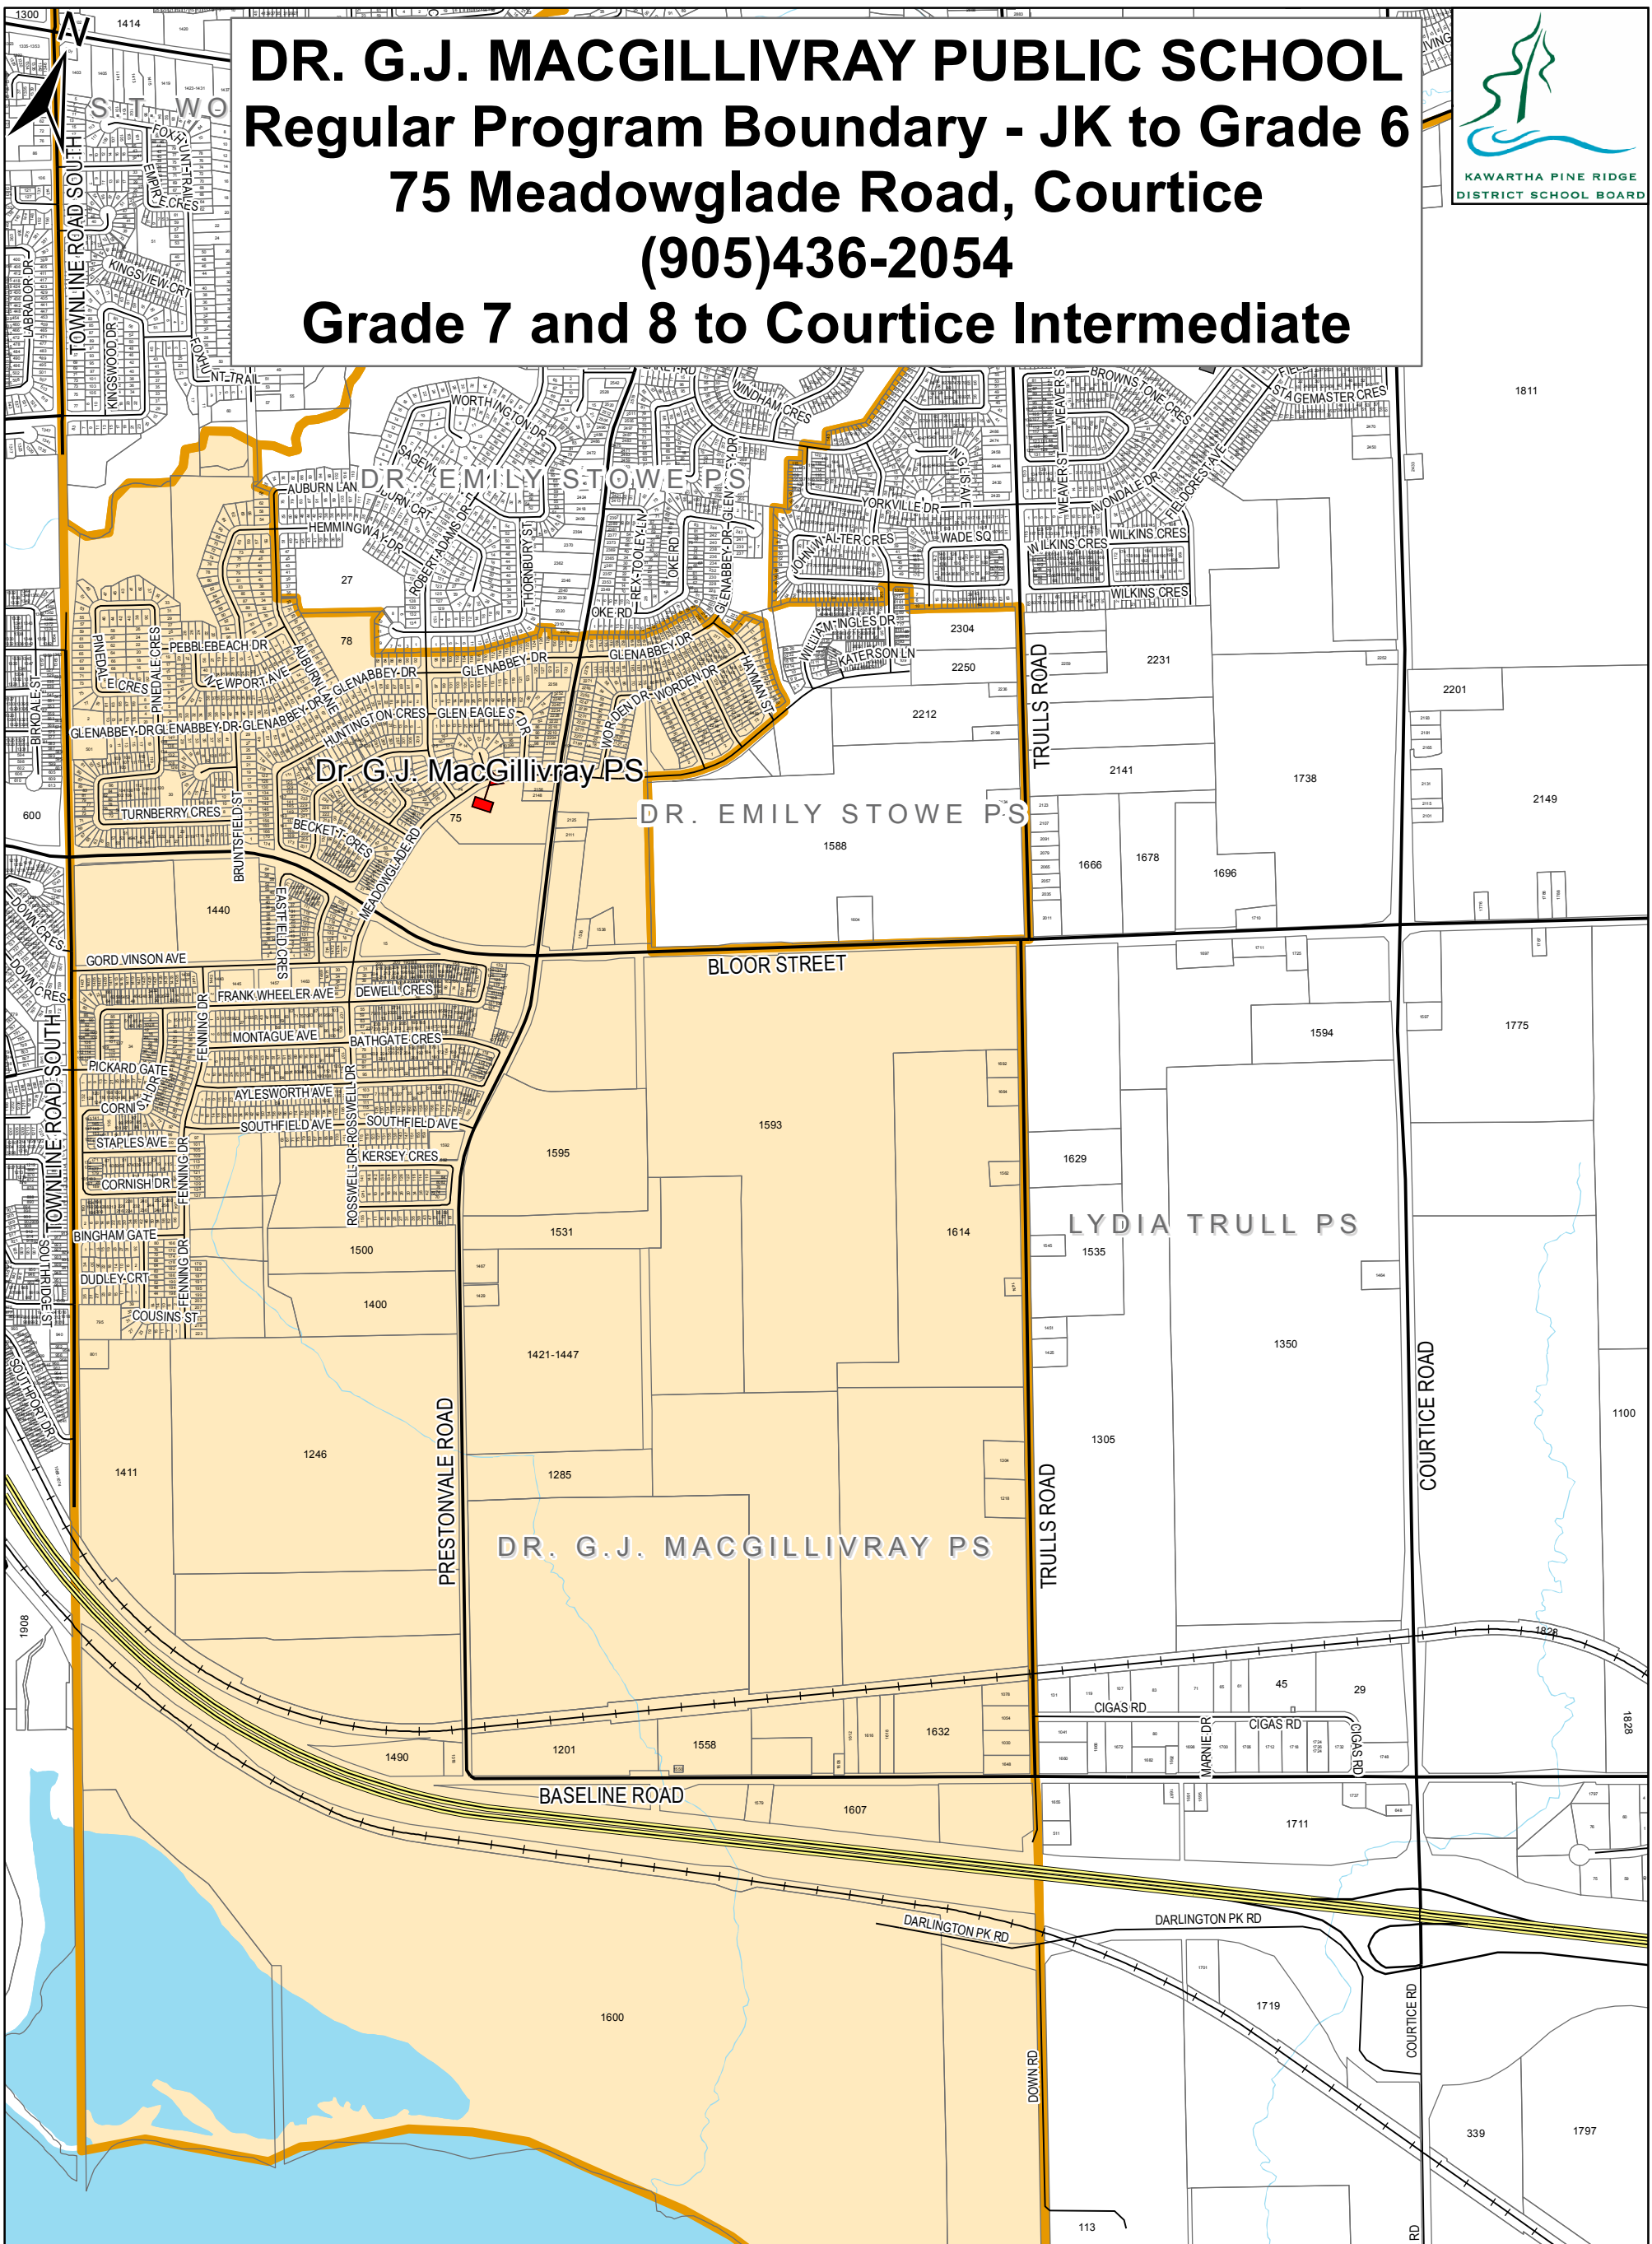

DR. G.J. MACGILLIVRAY PUBLIC SCHOOL

Regular Program Boundary - JK to Grade 6

75 Meadowglade Road, Courtice

(905)436-2054

Grade 7 and 8 to Courtice Intermediate

Legend

- Lot Lines
- School Boundaries
- Catchment Area**
- DR. G.J. MACGILLIVRAY PS

Disclaimer:

All school boundaries are provided for general information and are illustrative only. Every effort has been made to ensure the accuracy of this information, however school boundaries can change over time. This map is not a legal survey. The Kawartha Pine Ridge District School Board (hereafter, the 'Board') does not assume any liability or responsibility for unintentional errors, accidental omissions or incomplete information. All final decisions with respect to school boundary maps are reserved to the Board.

This map was produced by and is owned by the Board and is not to be copied, saved, re-used or re-transmitted by any communication medium by anyone. This map was produced by the Board with data supplied under license by Members of the Ontario Geospatial Data Exchange.