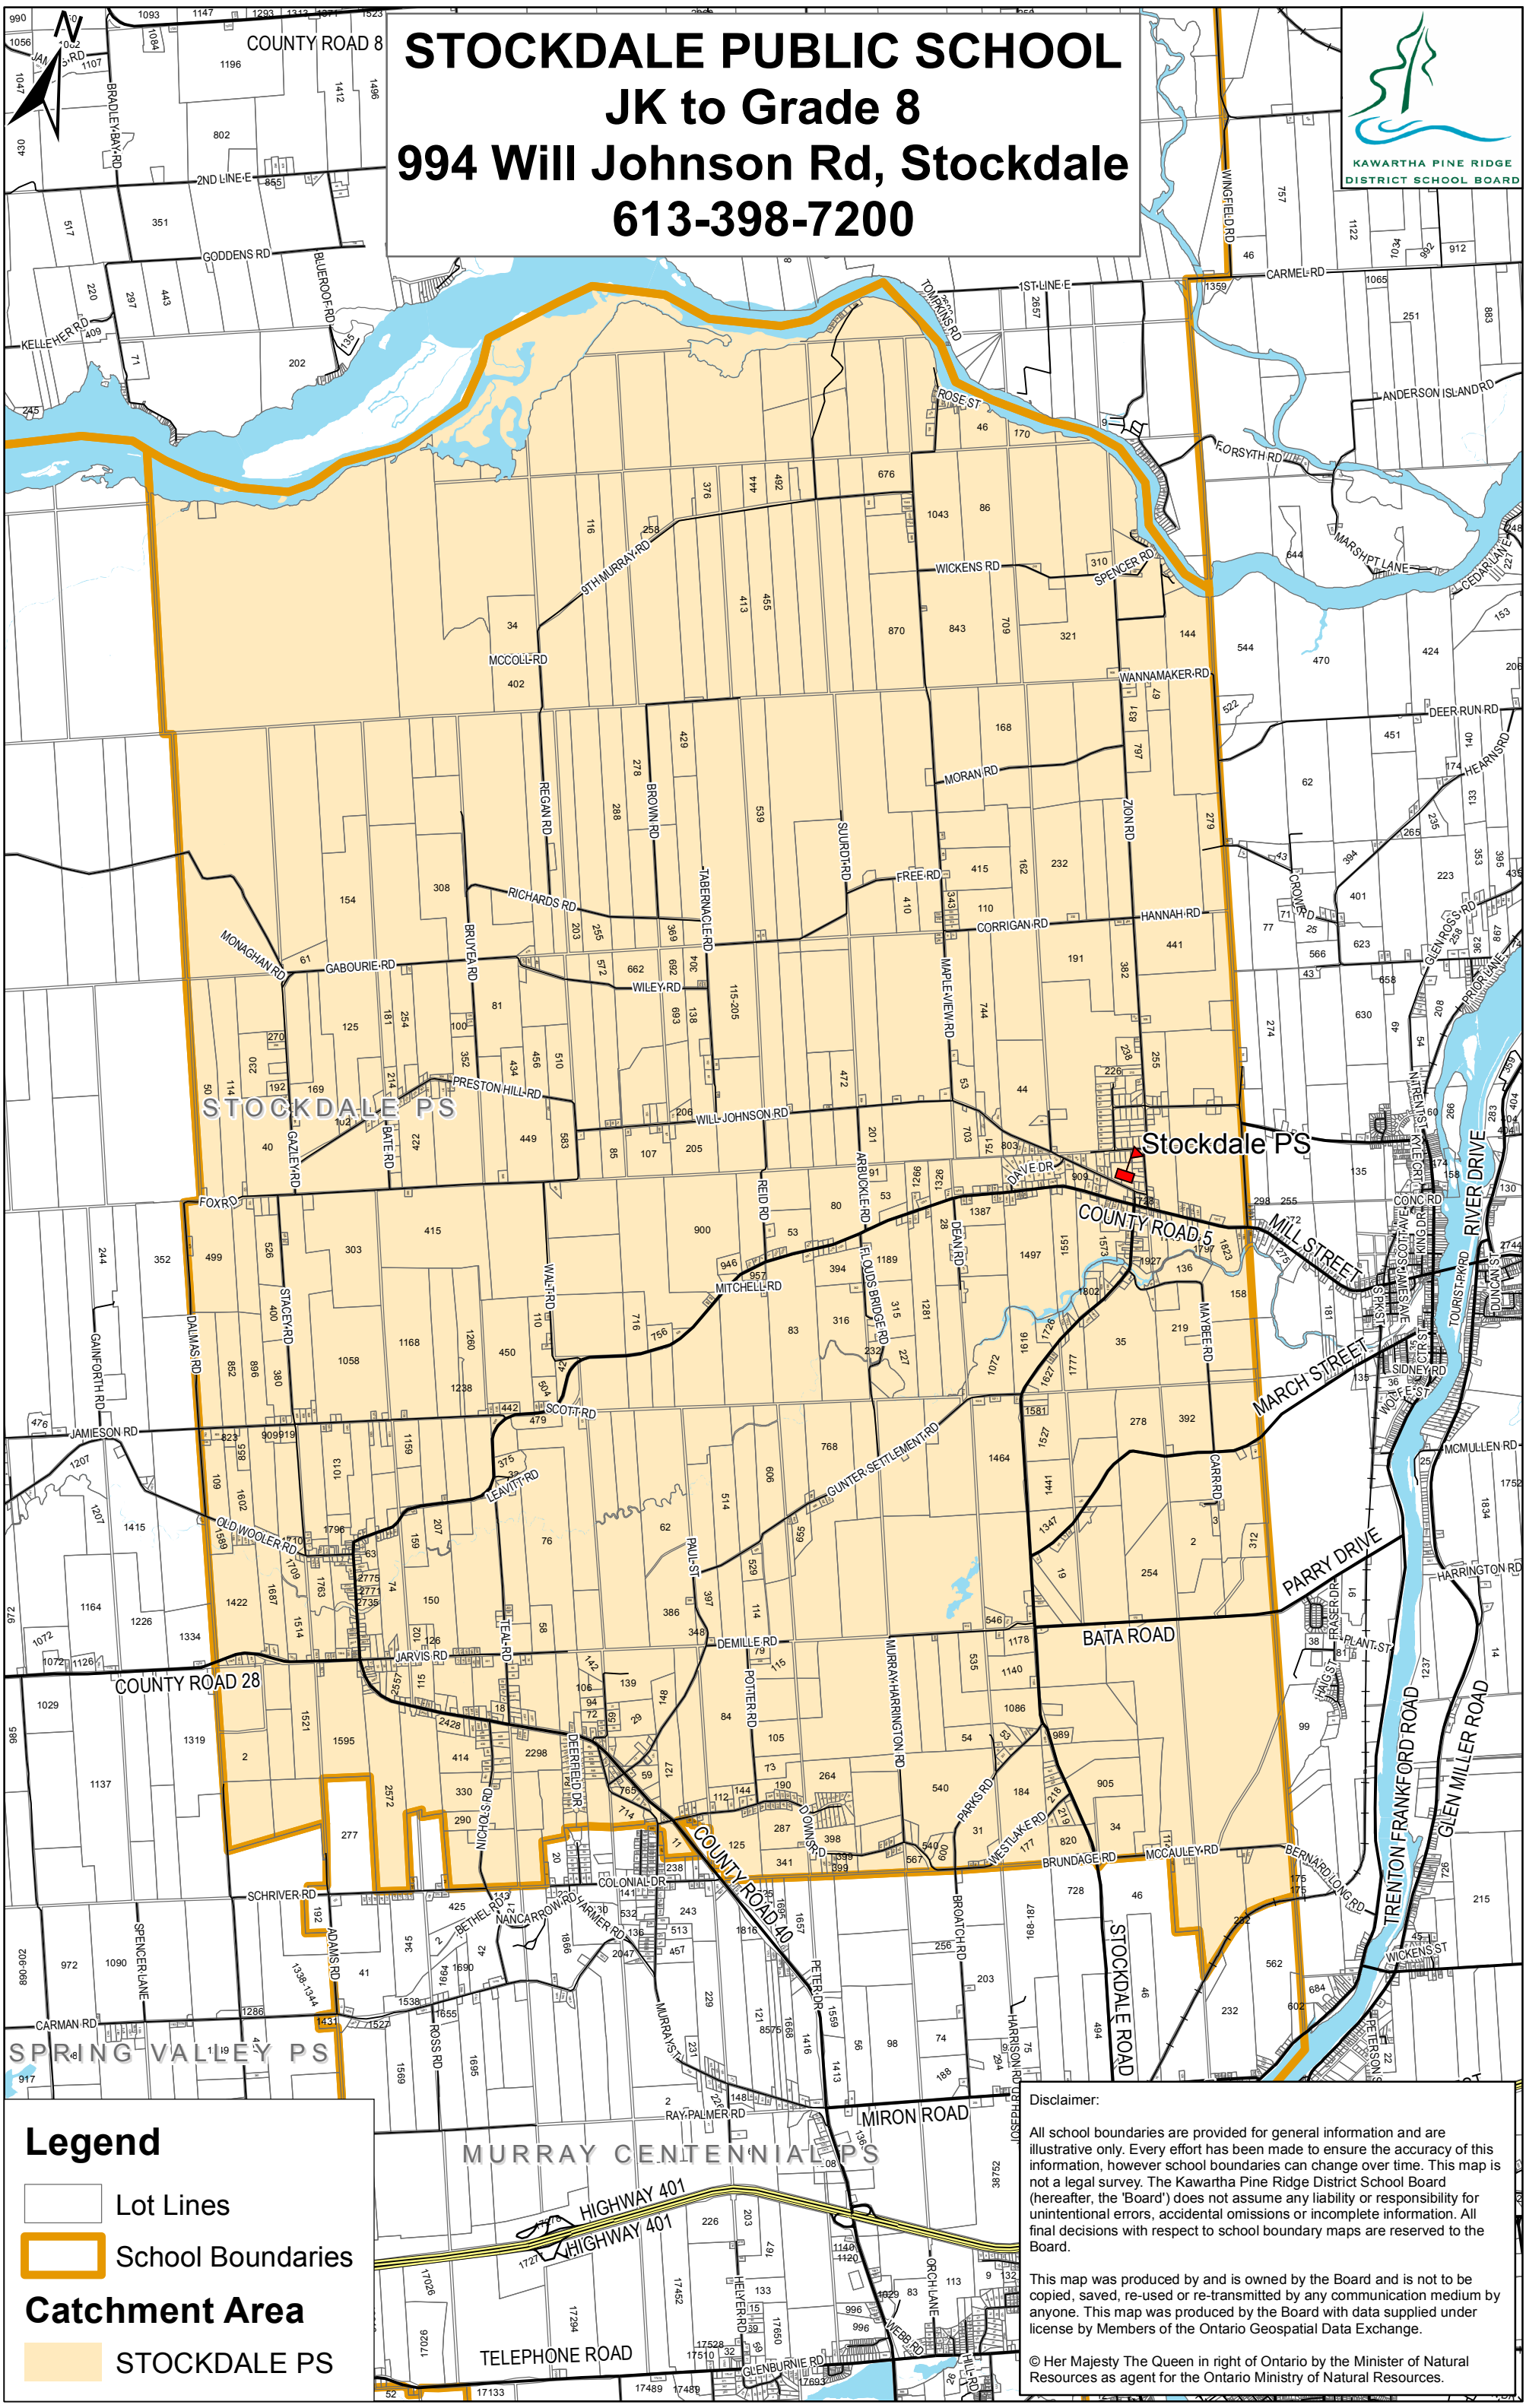

STOCKDALE PUBLIC SCHOOL

JK to Grade 8

994 Will Johnson Rd, Stockdale
613-398-7200

Legend

- Lot Lines
- School Boundaries
- Catchment Area**
- STOCKDALE PS

Disclaimer:

All school boundaries are provided for general information and are illustrative only. Every effort has been made to ensure the accuracy of this information, however school boundaries can change over time. This map is not a legal survey. The Kawartha Pine Ridge District School Board (hereafter, the 'Board') does not assume any liability or responsibility for unintentional errors, accidental omissions or incomplete information. All final decisions with respect to school boundary maps are reserved to the Board.

This map was produced by and is owned by the Board and is not to be copied, saved, re-used or re-transmitted by any communication medium by anyone. This map was produced by the Board with data supplied under license by Members of the Ontario Geospatial Data Exchange.