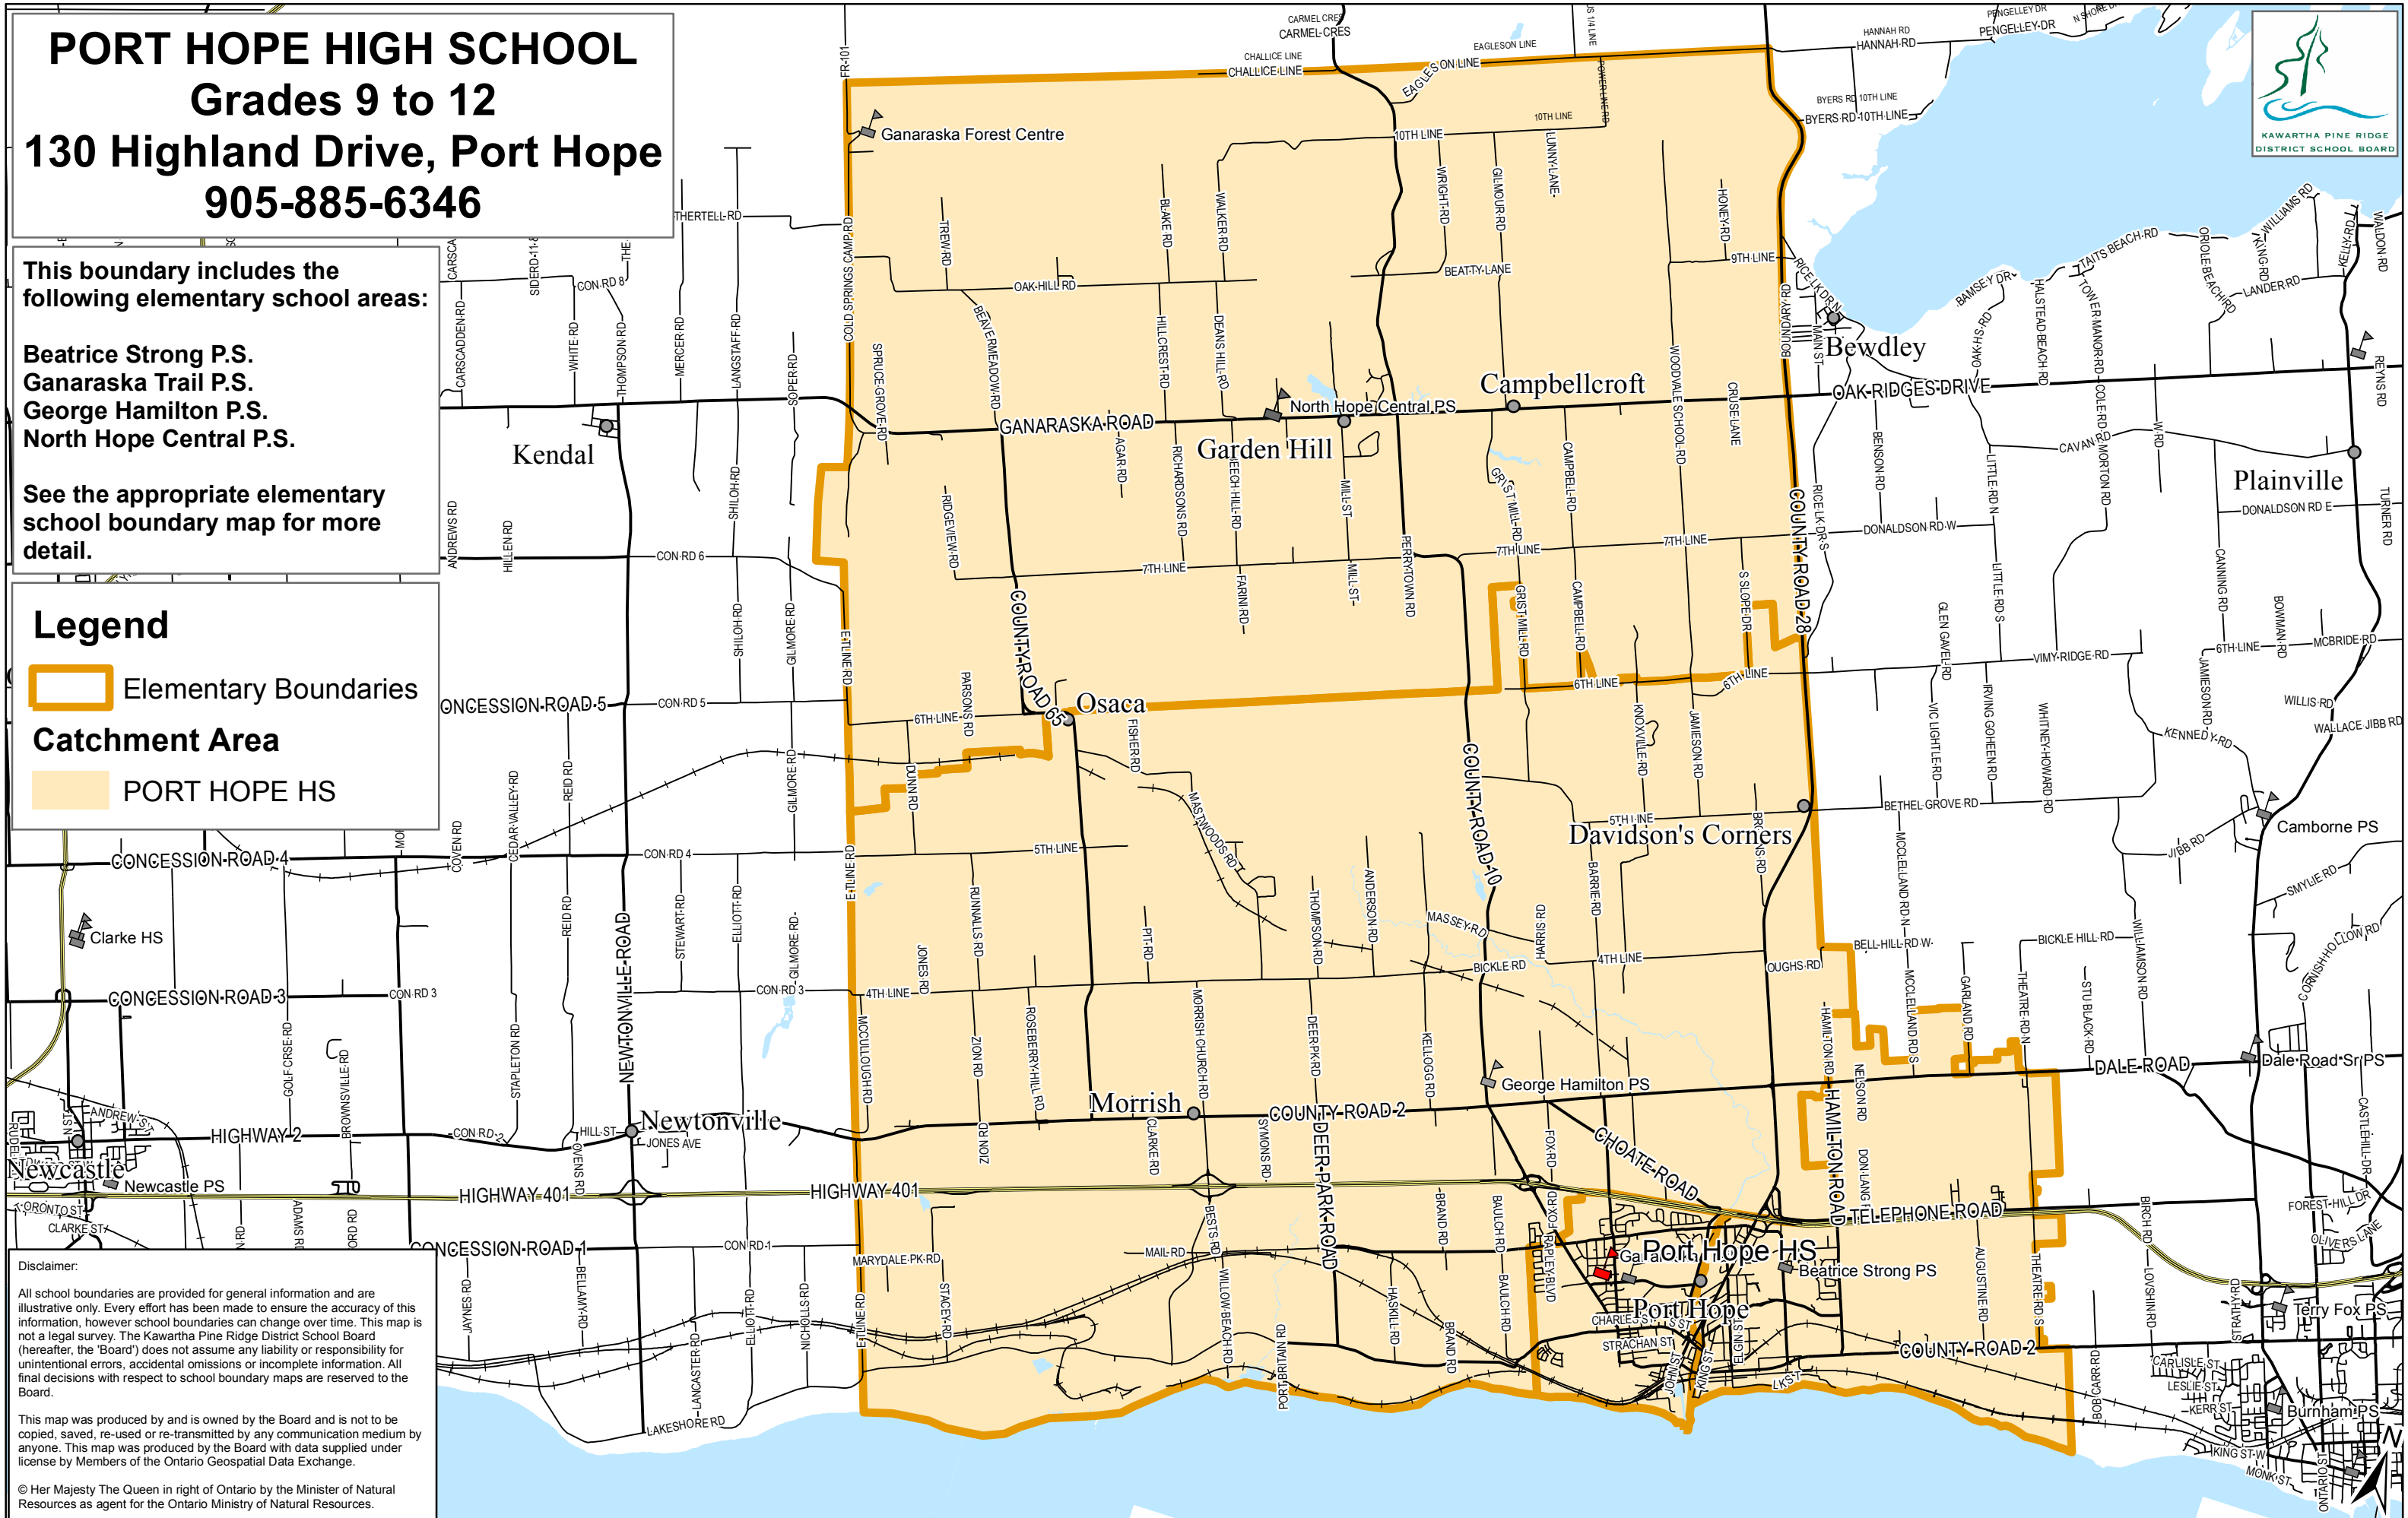

PORT HOPE HIGH SCHOOL

Grades 9 to 12

130 Highland Drive, Port Hope
905-885-6346

This boundary includes the following elementary school areas:

- Beatrice Strong P.S.
- Ganaraska Trail P.S.
- George Hamilton P.S.
- North Hope Central P.S.

See the appropriate elementary school boundary map for more detail.

Legend

- Elementary Boundaries
- Catchment Area
- PORT HOPE HS

Disclaimer:
All school boundaries are provided for general information and are illustrative only. Every effort has been made to ensure the accuracy of this information, however school boundaries can change over time. This map is not a legal survey. The Kawartha Pine Ridge District School Board (hereafter, the 'Board') does not assume any liability or responsibility for unintentional errors, accidental omissions or incomplete information. All final decisions with respect to school boundary maps are reserved to the Board.