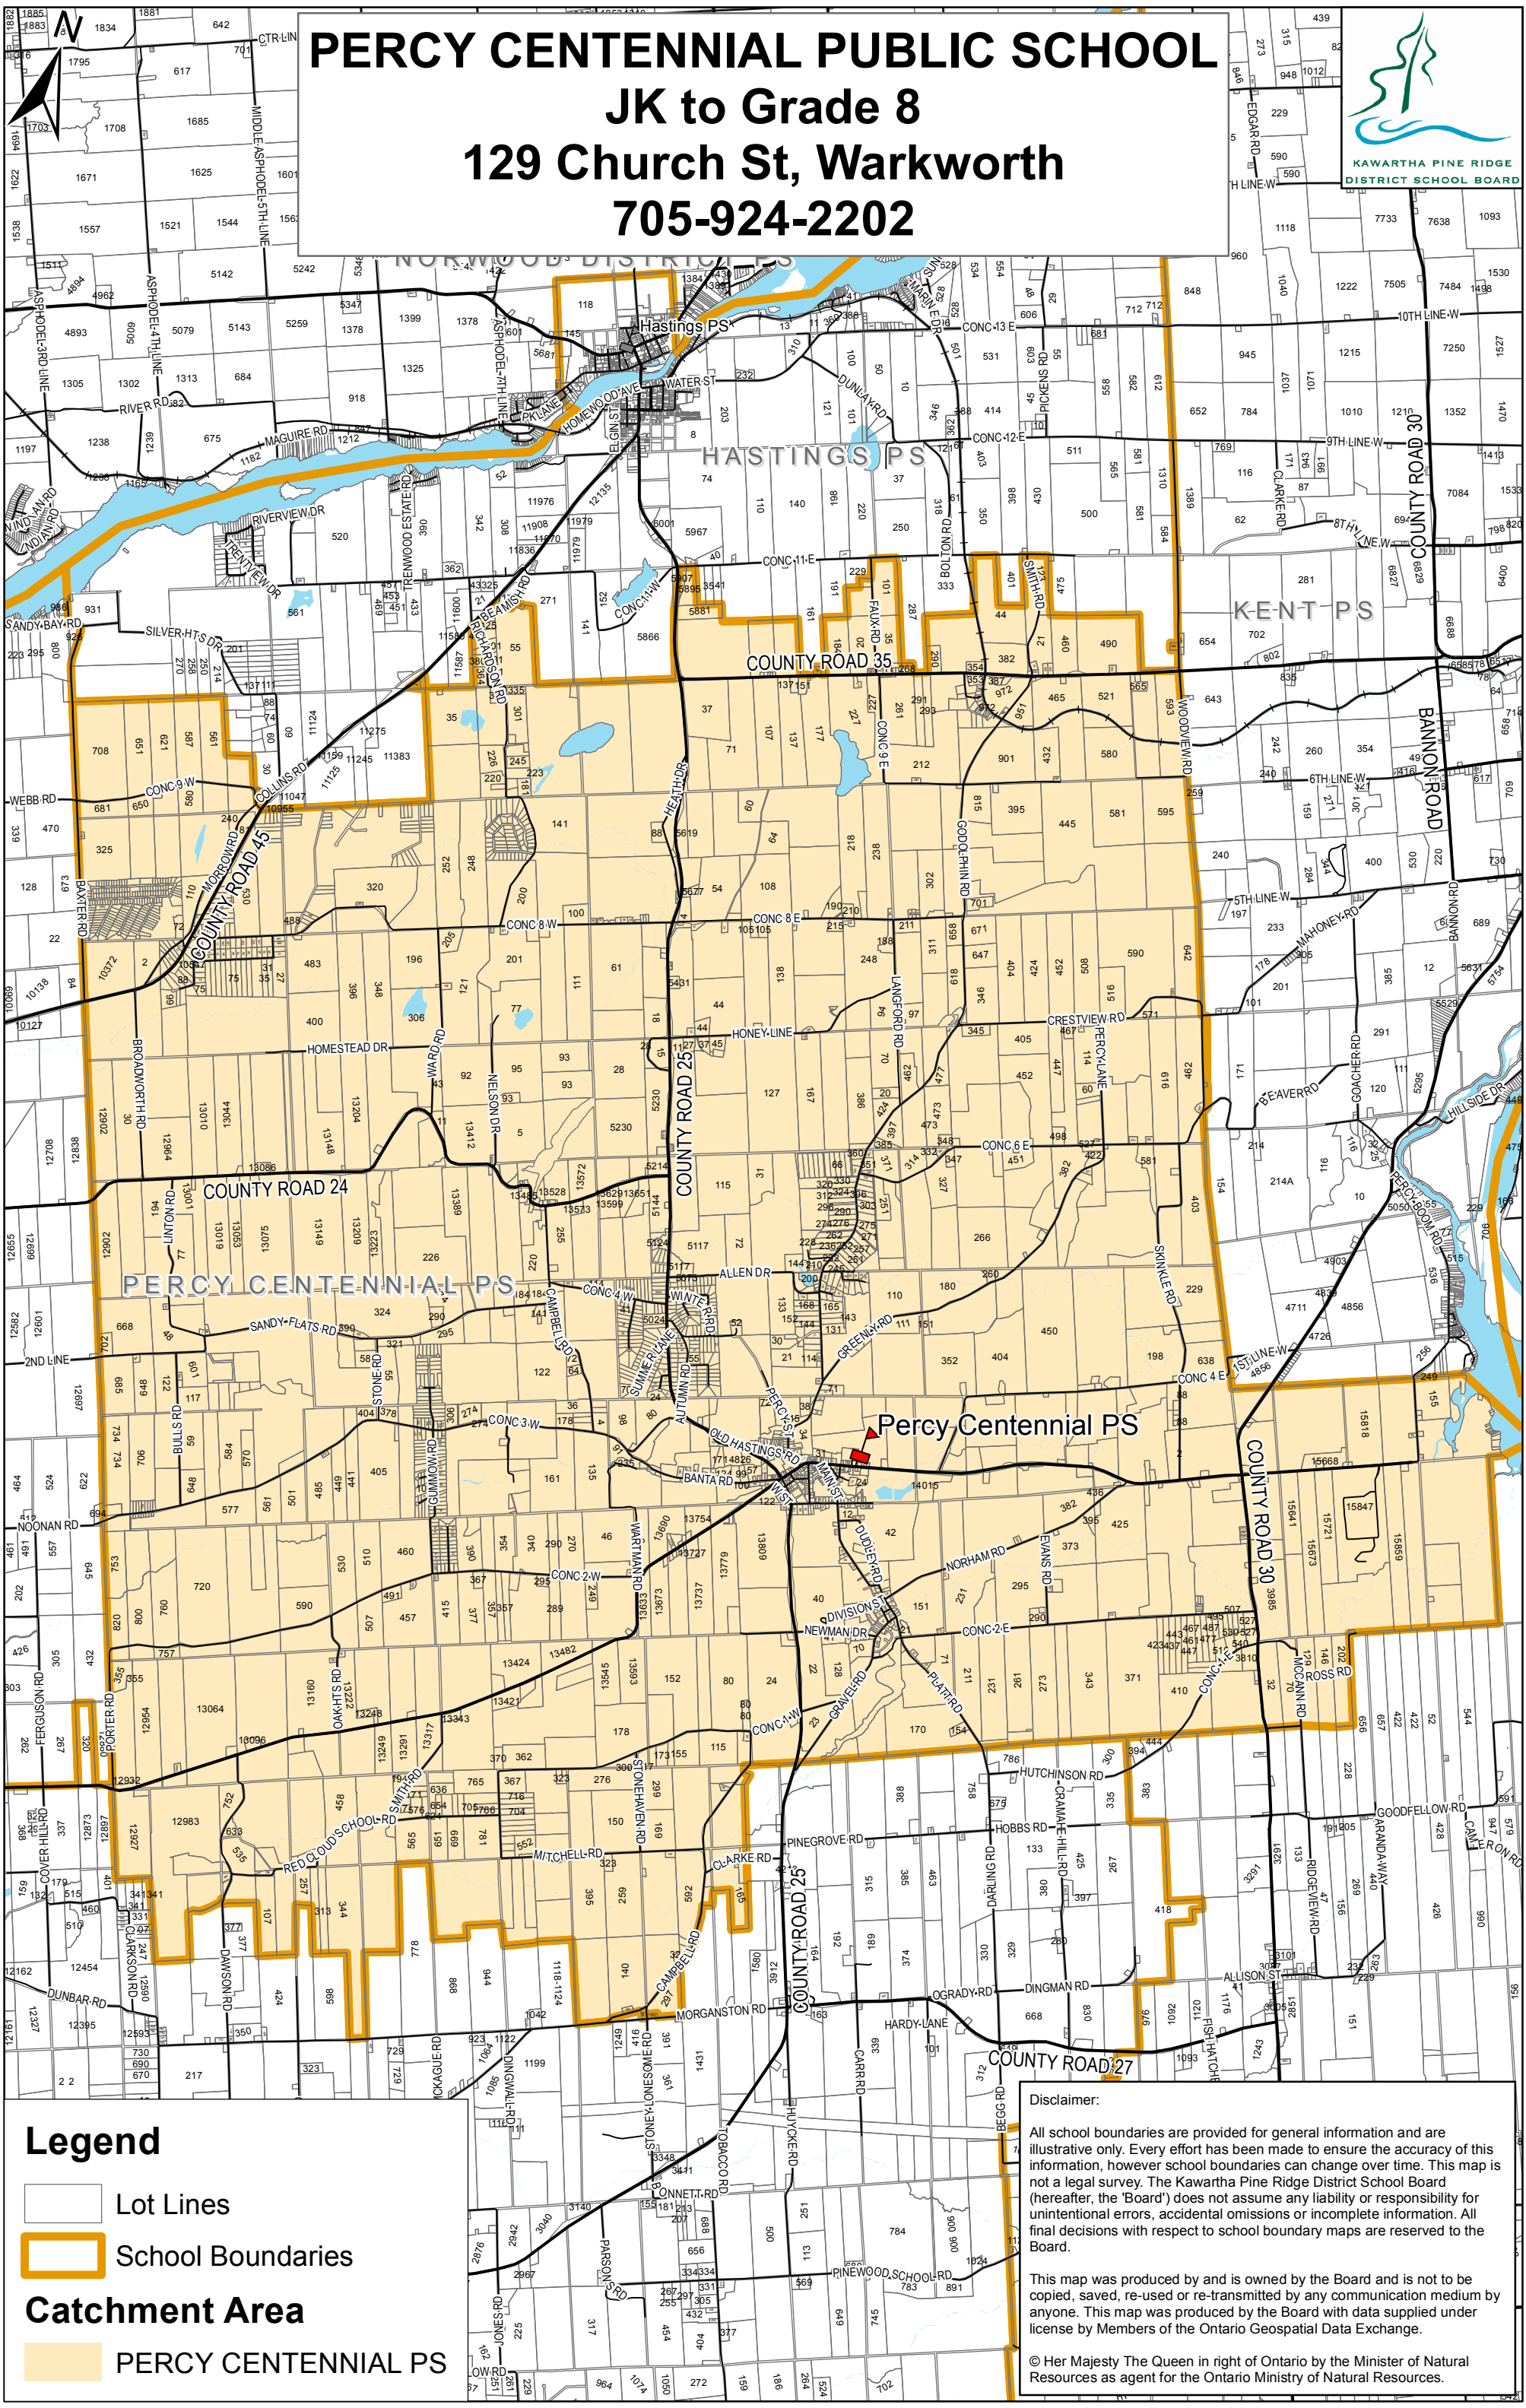

# PERCY CENTENNIAL PUBLIC SCHOOL

### 705-924-2202

**Legend**

- Lot Lines
- School Boundaries
- Catchment Area
- PERCY CENTENNIAL PS

**Disclaimer:**

All school boundaries are provided for general information and are illustrative only. Every effort has been made to ensure the accuracy of this information, however school boundaries can change over time. This map is not a legal survey. The Kawartha Pine Ridge District School Board (hereafter, the 'Board') does not assume any liability or responsibility for unintentional errors, accidental omissions or incomplete information. All final decisions with respect to school boundary maps are reserved to the Board.