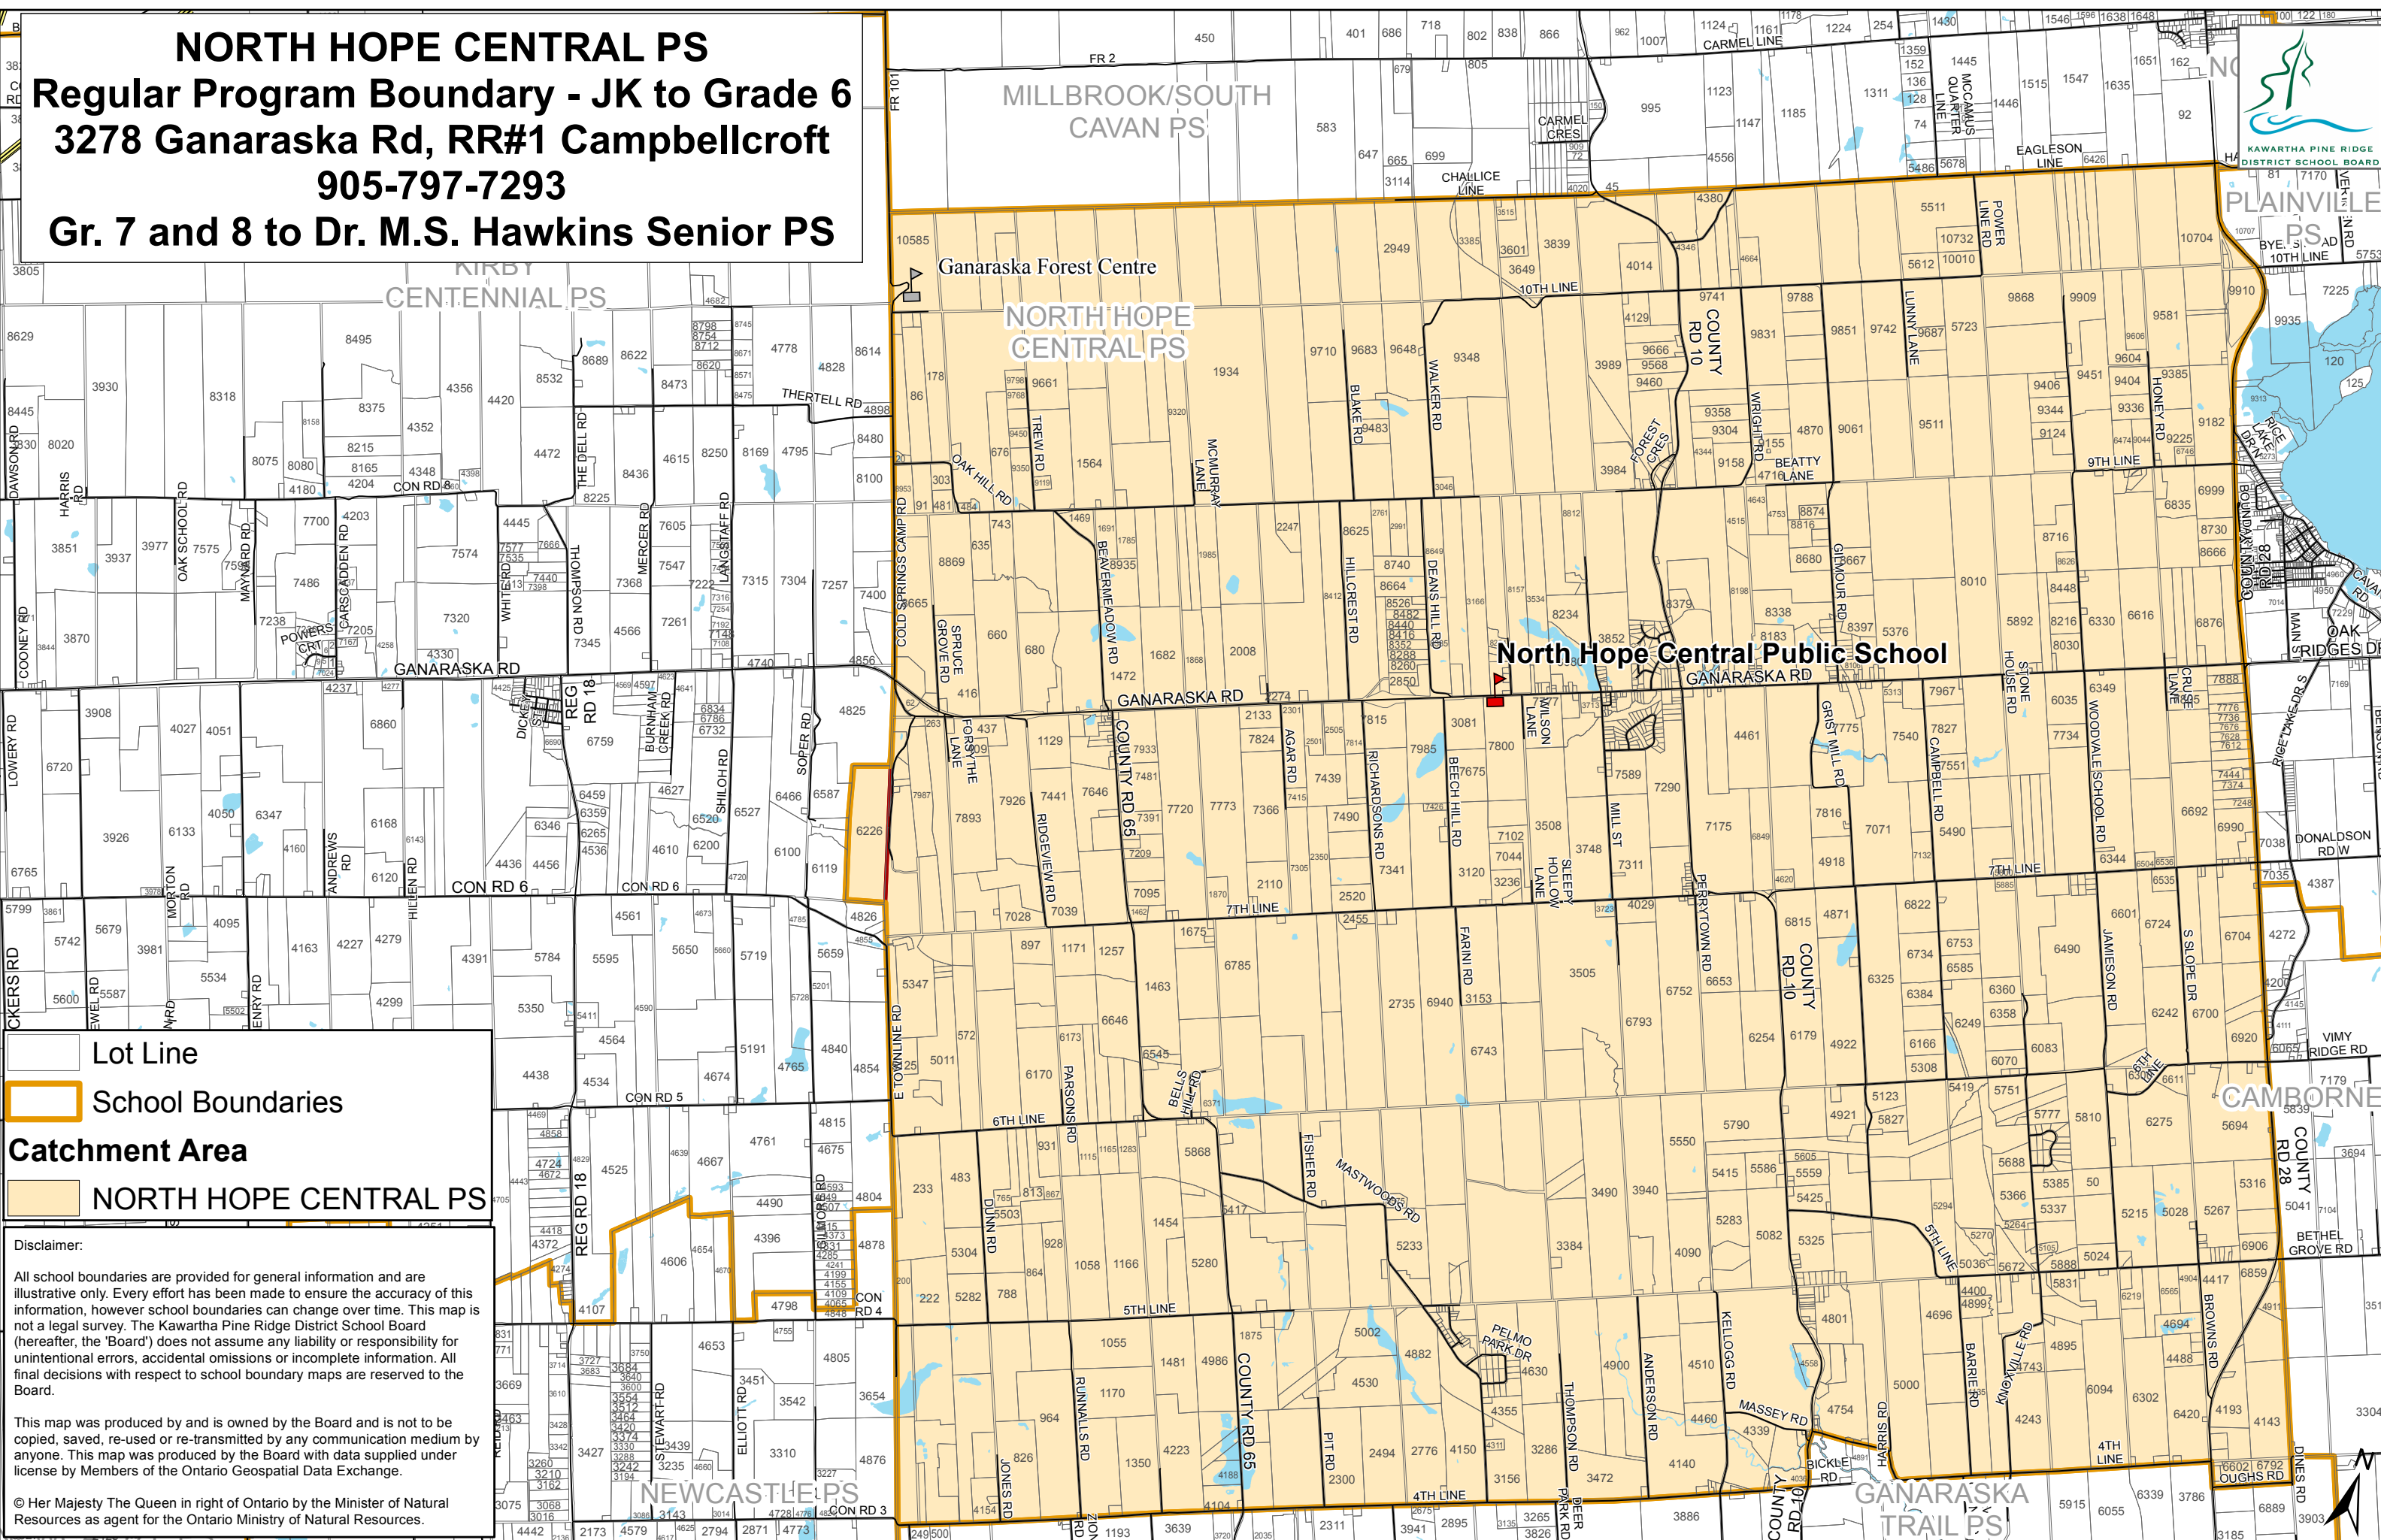

NORTH HOPE CENTRAL PS
Regular Program Boundary - JK to Grade 6
3278 Ganaraska Rd, RR#1 Campbellcroft
905-797-7293
Gr. 7 and 8 to Dr. M.S. Hawkins Senior PS

Lot Line
 School Boundaries
 Catchment Area
 NORTH HOPE CENTRAL PS

Disclaimer:
 All school boundaries are provided for general information and are illustrative only. Every effort has been made to ensure the accuracy of this information, however school boundaries can change over time. This map is not a legal survey. The Kawartha Pine Ridge District School Board (hereafter, the "Board") does not assume any liability or responsibility for unintentional errors, accidental omissions or incomplete information. All final decisions with respect to school boundary maps are reserved to the Board.

This map was produced by and is owned by the Board and is not to be copied, saved, re-used or re-transmitted by any communication medium by anyone. This map was produced by the Board with data supplied under license by Members of the Ontario Geospatial Data Exchange.