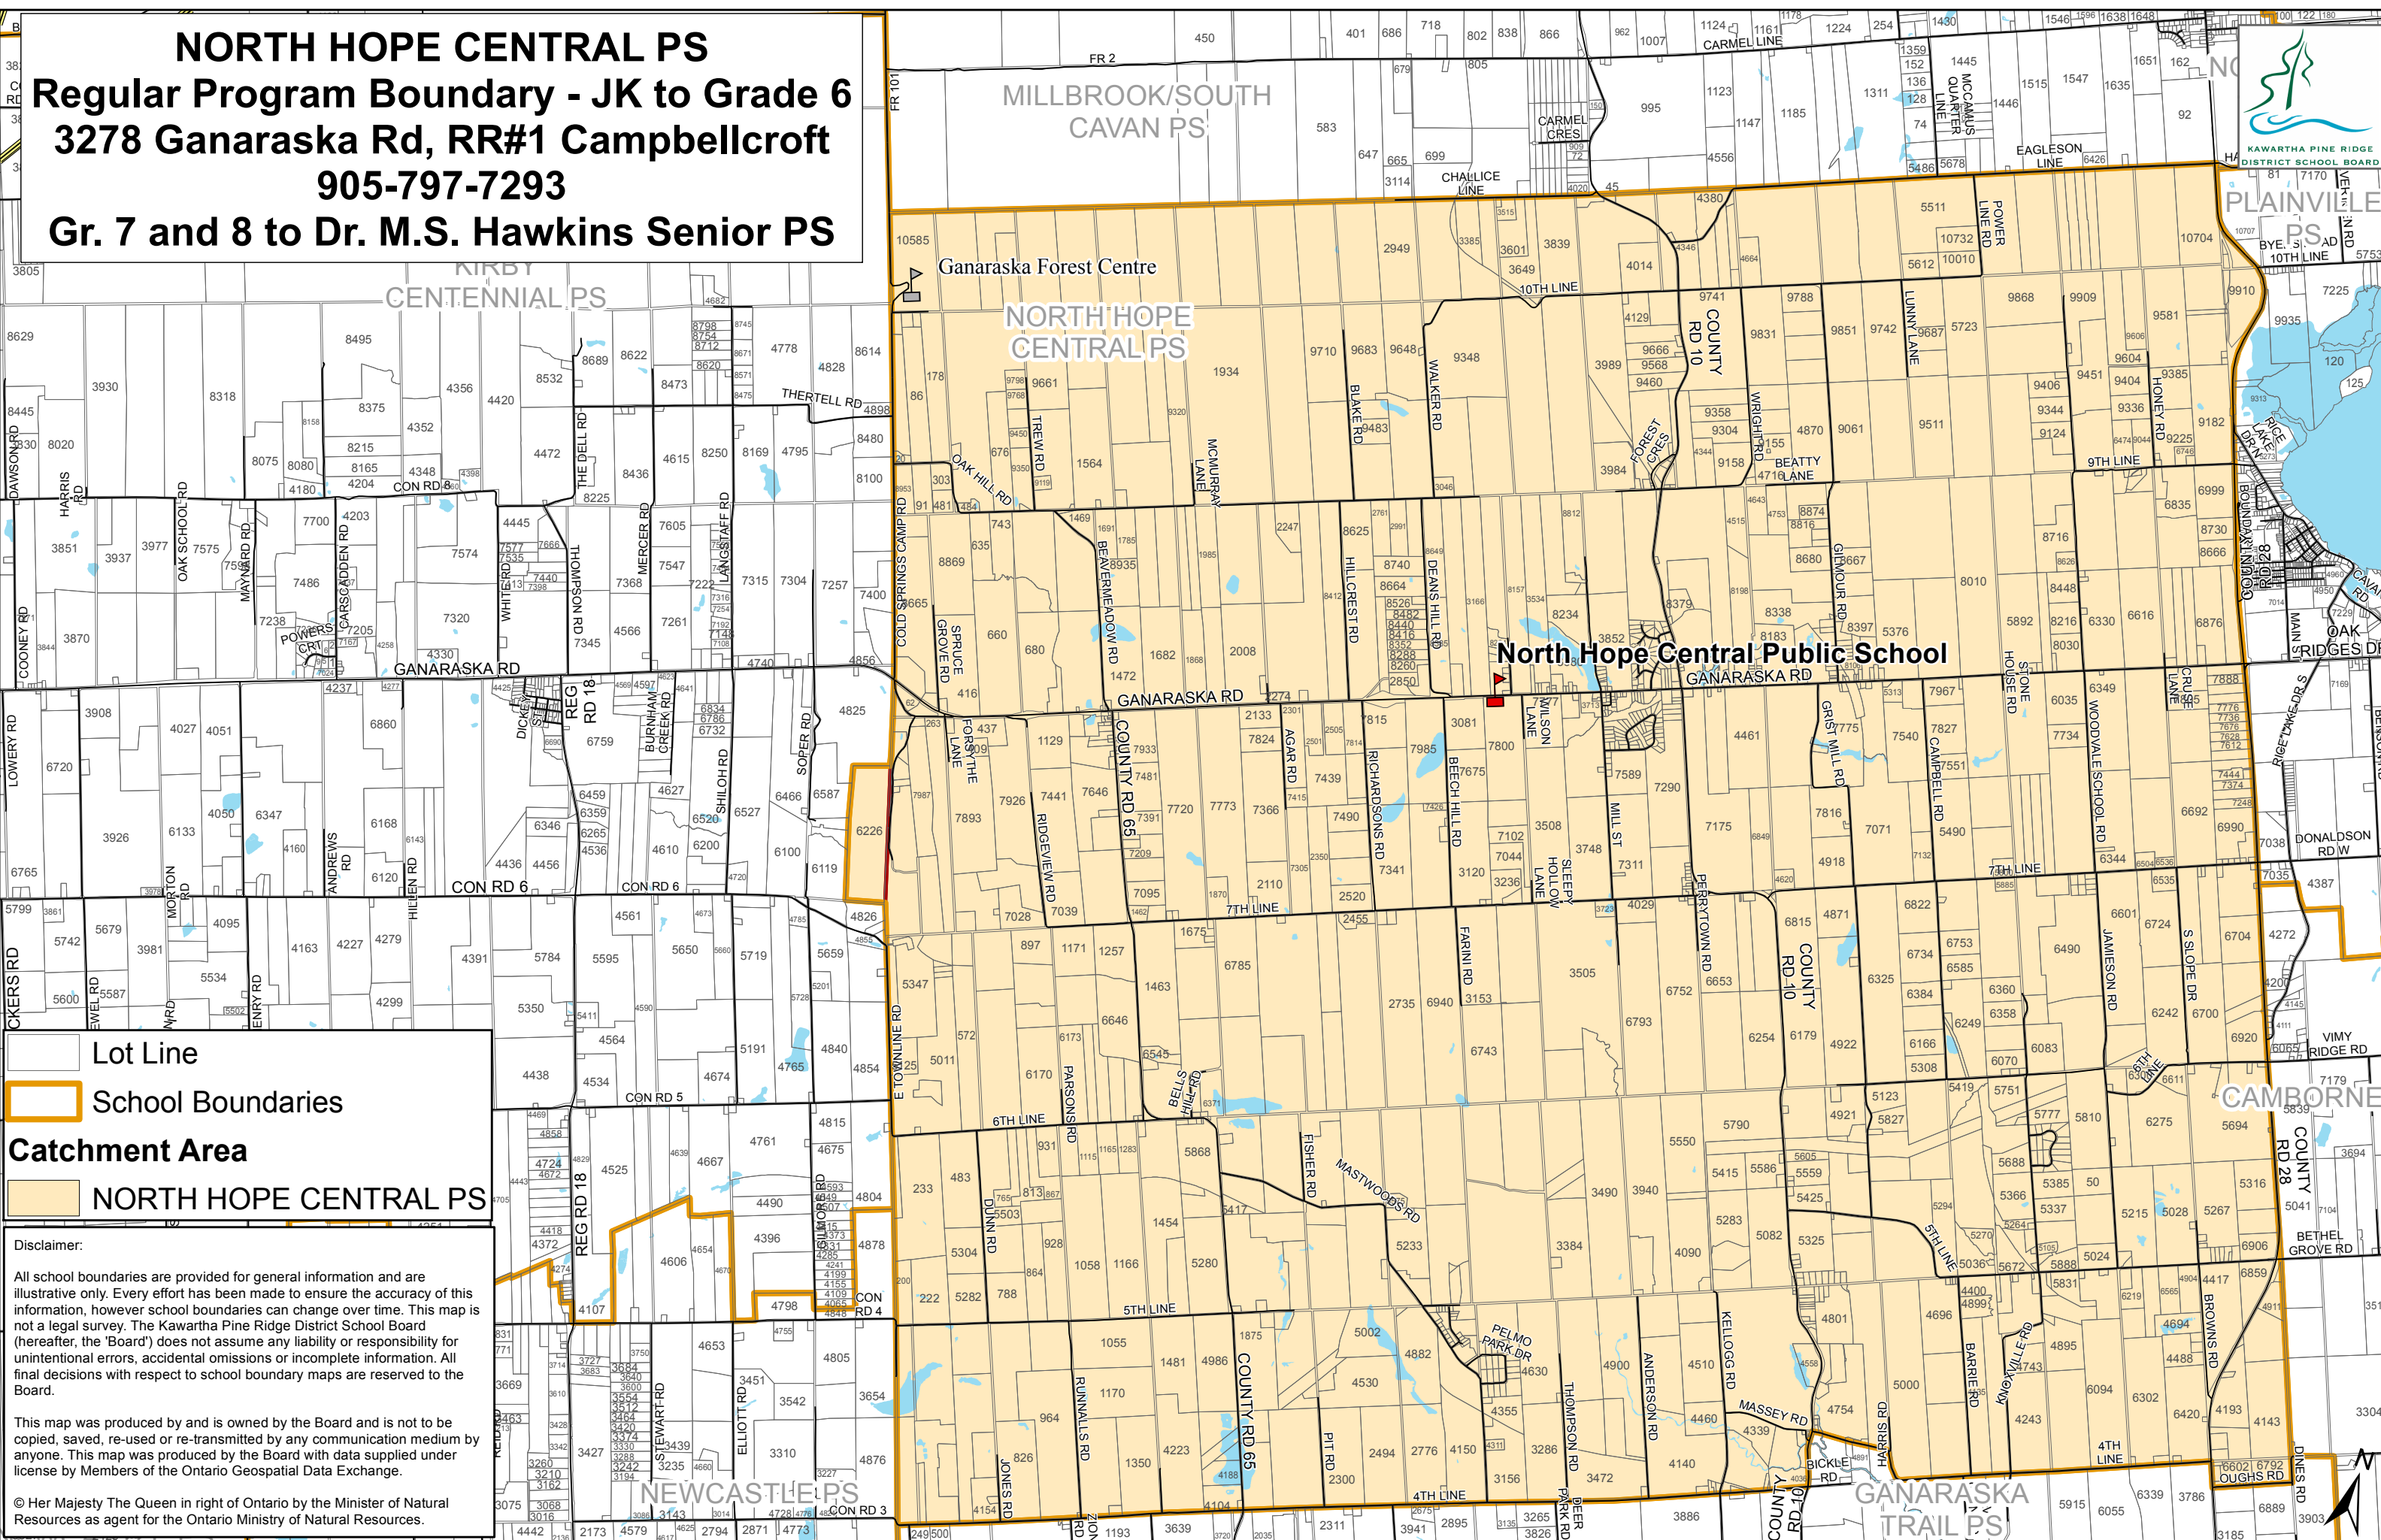

NORTH HOPE CENTRAL PS

Regular Program Boundary - JK to Grade 6
3278 Ganaraska Rd, RR#1 Campbellcroft
905-797-7293
Gr. 7 and 8 to Dr. M.S. Hawkins Senior PS

Lot Line

School Boundaries

Catchment Area

NORTH HOPE CENTRAL PS

Disclaimer:
All school boundaries are provided for general information and are illustrative only. Every effort has been made to ensure the accuracy of this information, however school boundaries can change over time. This map is not a legal survey. The Kawartha Pine Ridge District School Board (hereafter, the "Board") does not assume any liability or responsibility for unintentional errors, accidental omissions or incomplete information. All final decisions with respect to school boundary maps are reserved to the Board.

This map was produced by and is owned by the Board and is not to be copied, saved, re-used or re-transmitted by any communication medium by anyone. This map was produced by the Board with data supplied under license by Members of the Ontario Geospatial Data Exchange.