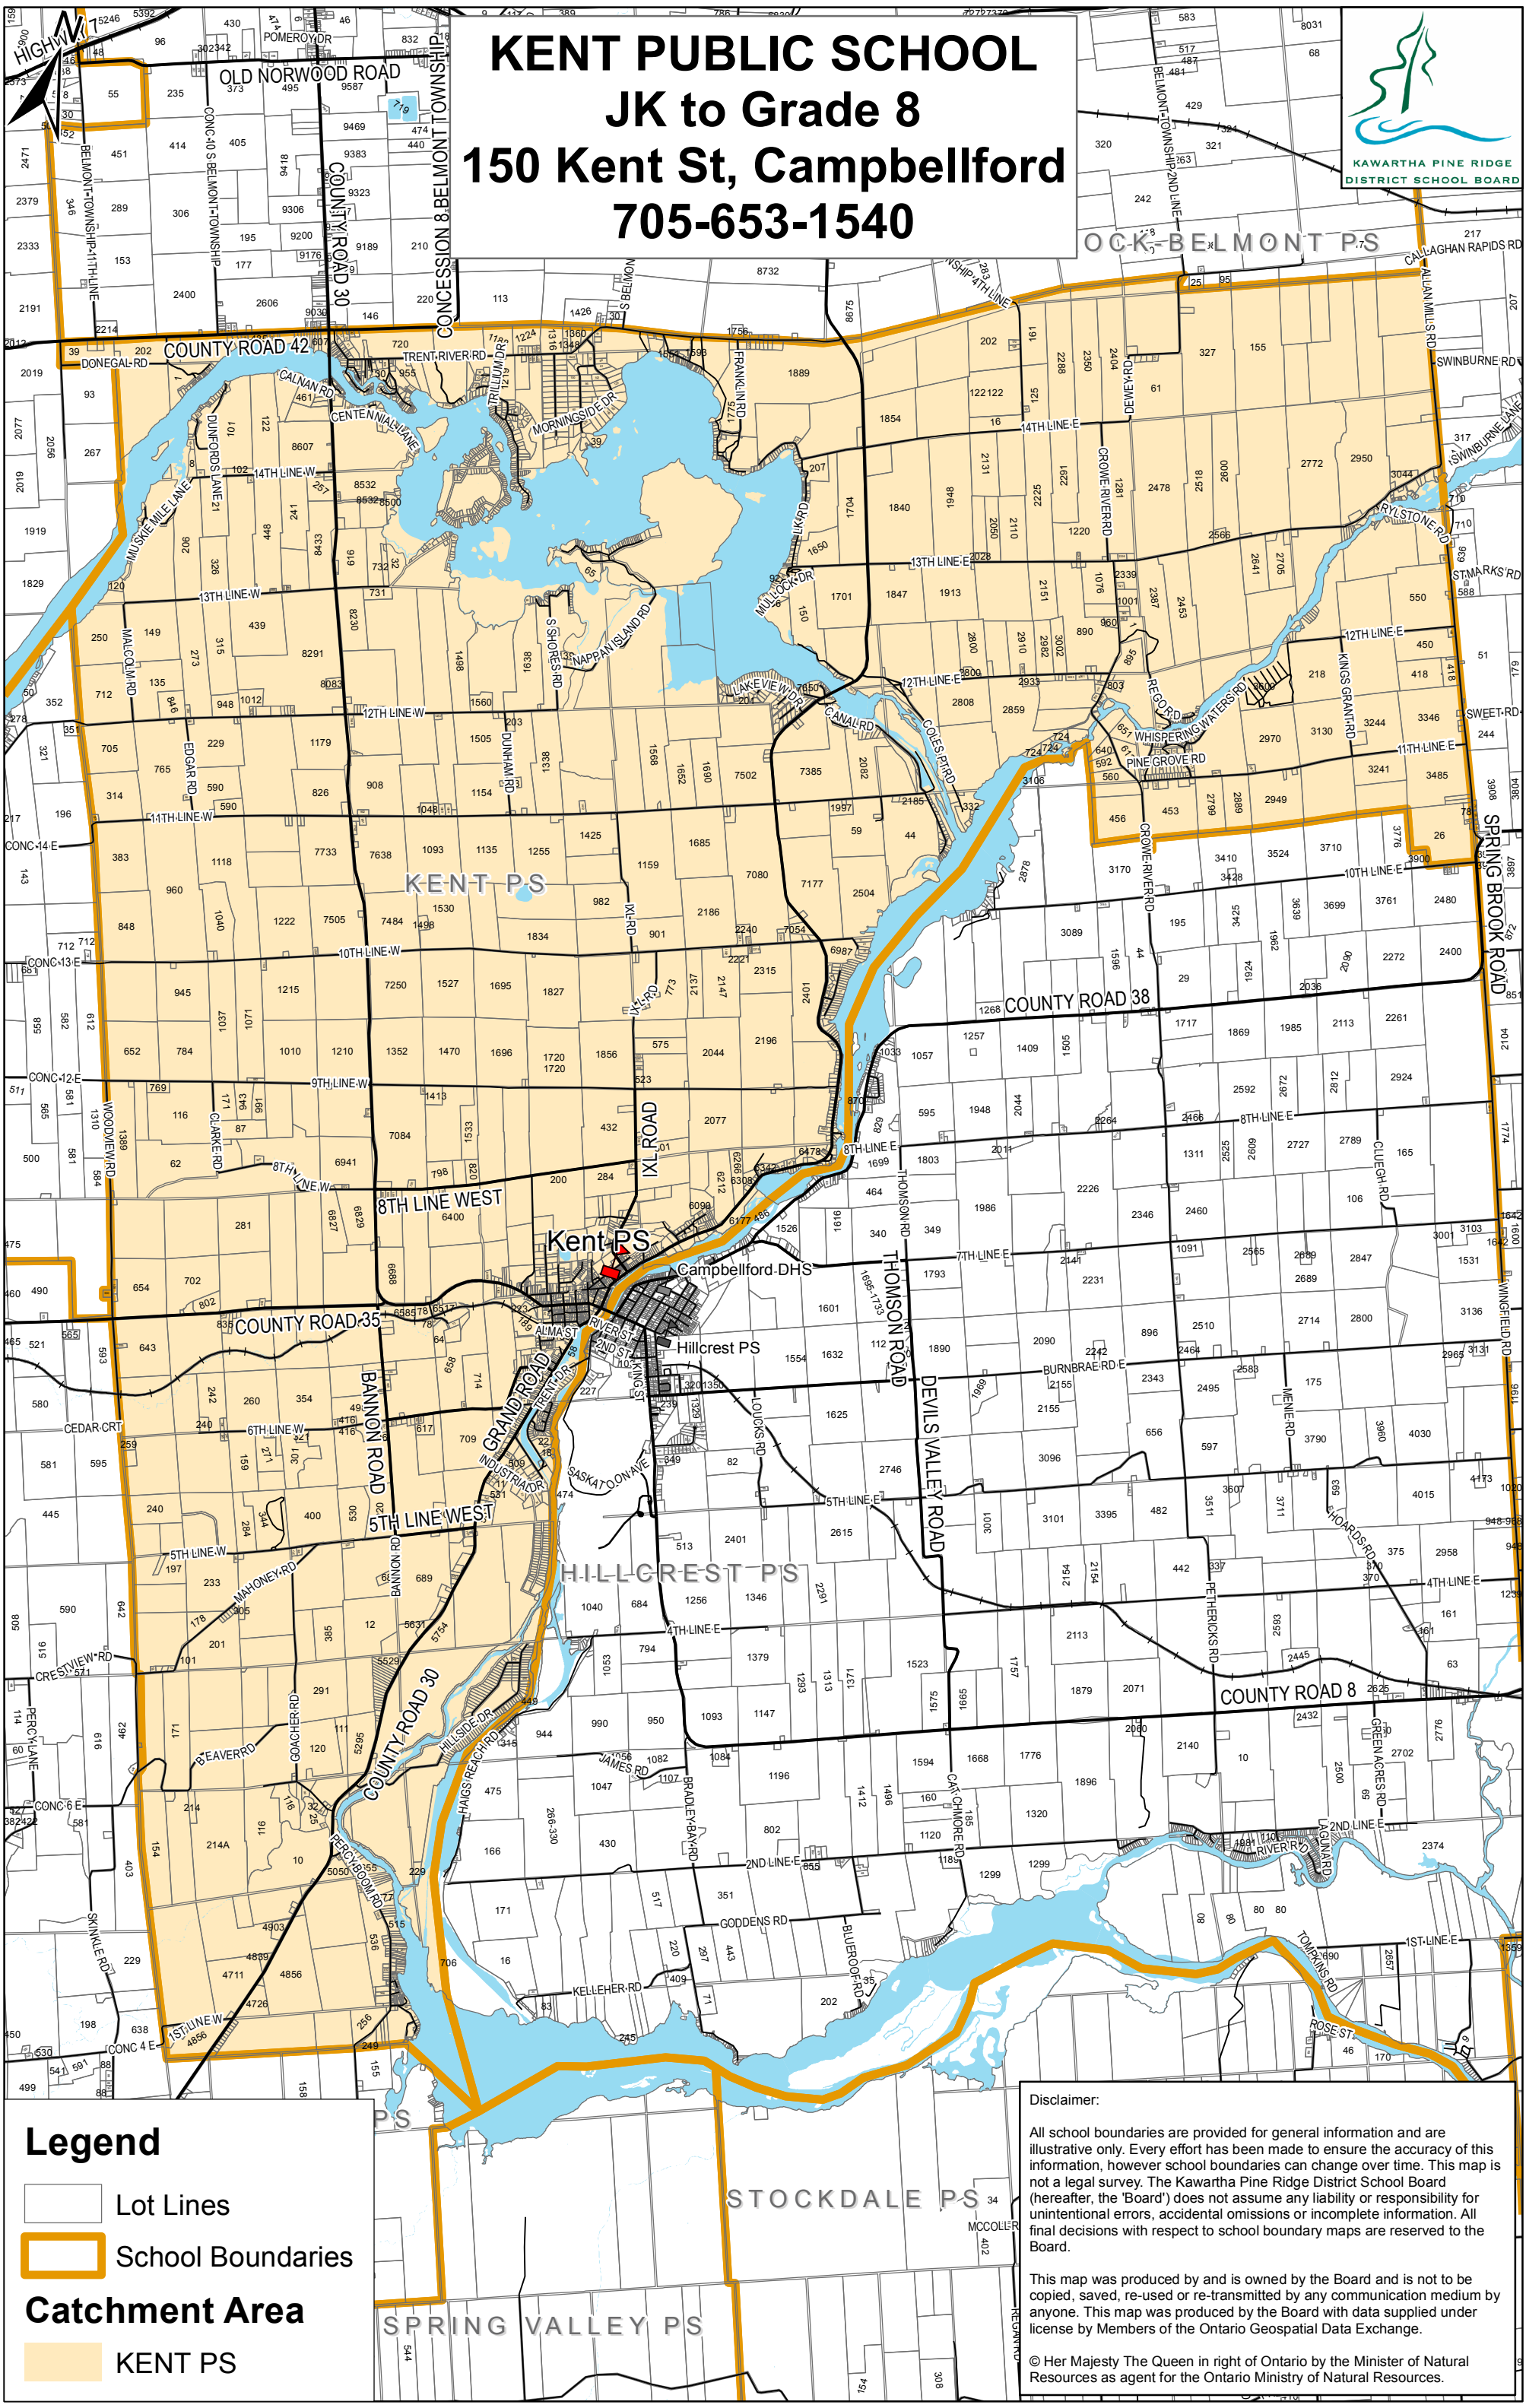

KENT PUBLIC SCHOOL JK to Grade 8 150 Kent St, Campbellford 705-653-1540

Legend

-  Lot Lines
-  School Boundaries
- Catchment Area**
-  KENT PS

Disclaimer:

All school boundaries are provided for general information and are illustrative only. Every effort has been made to ensure the accuracy of this information, however school boundaries can change over time. This map is not a legal survey. The Kawartha Pine Ridge District School Board (hereafter, the 'Board') does not assume any liability or responsibility for unintentional errors, accidental omissions or incomplete information. All final decisions with respect to school boundary maps are reserved to the Board.