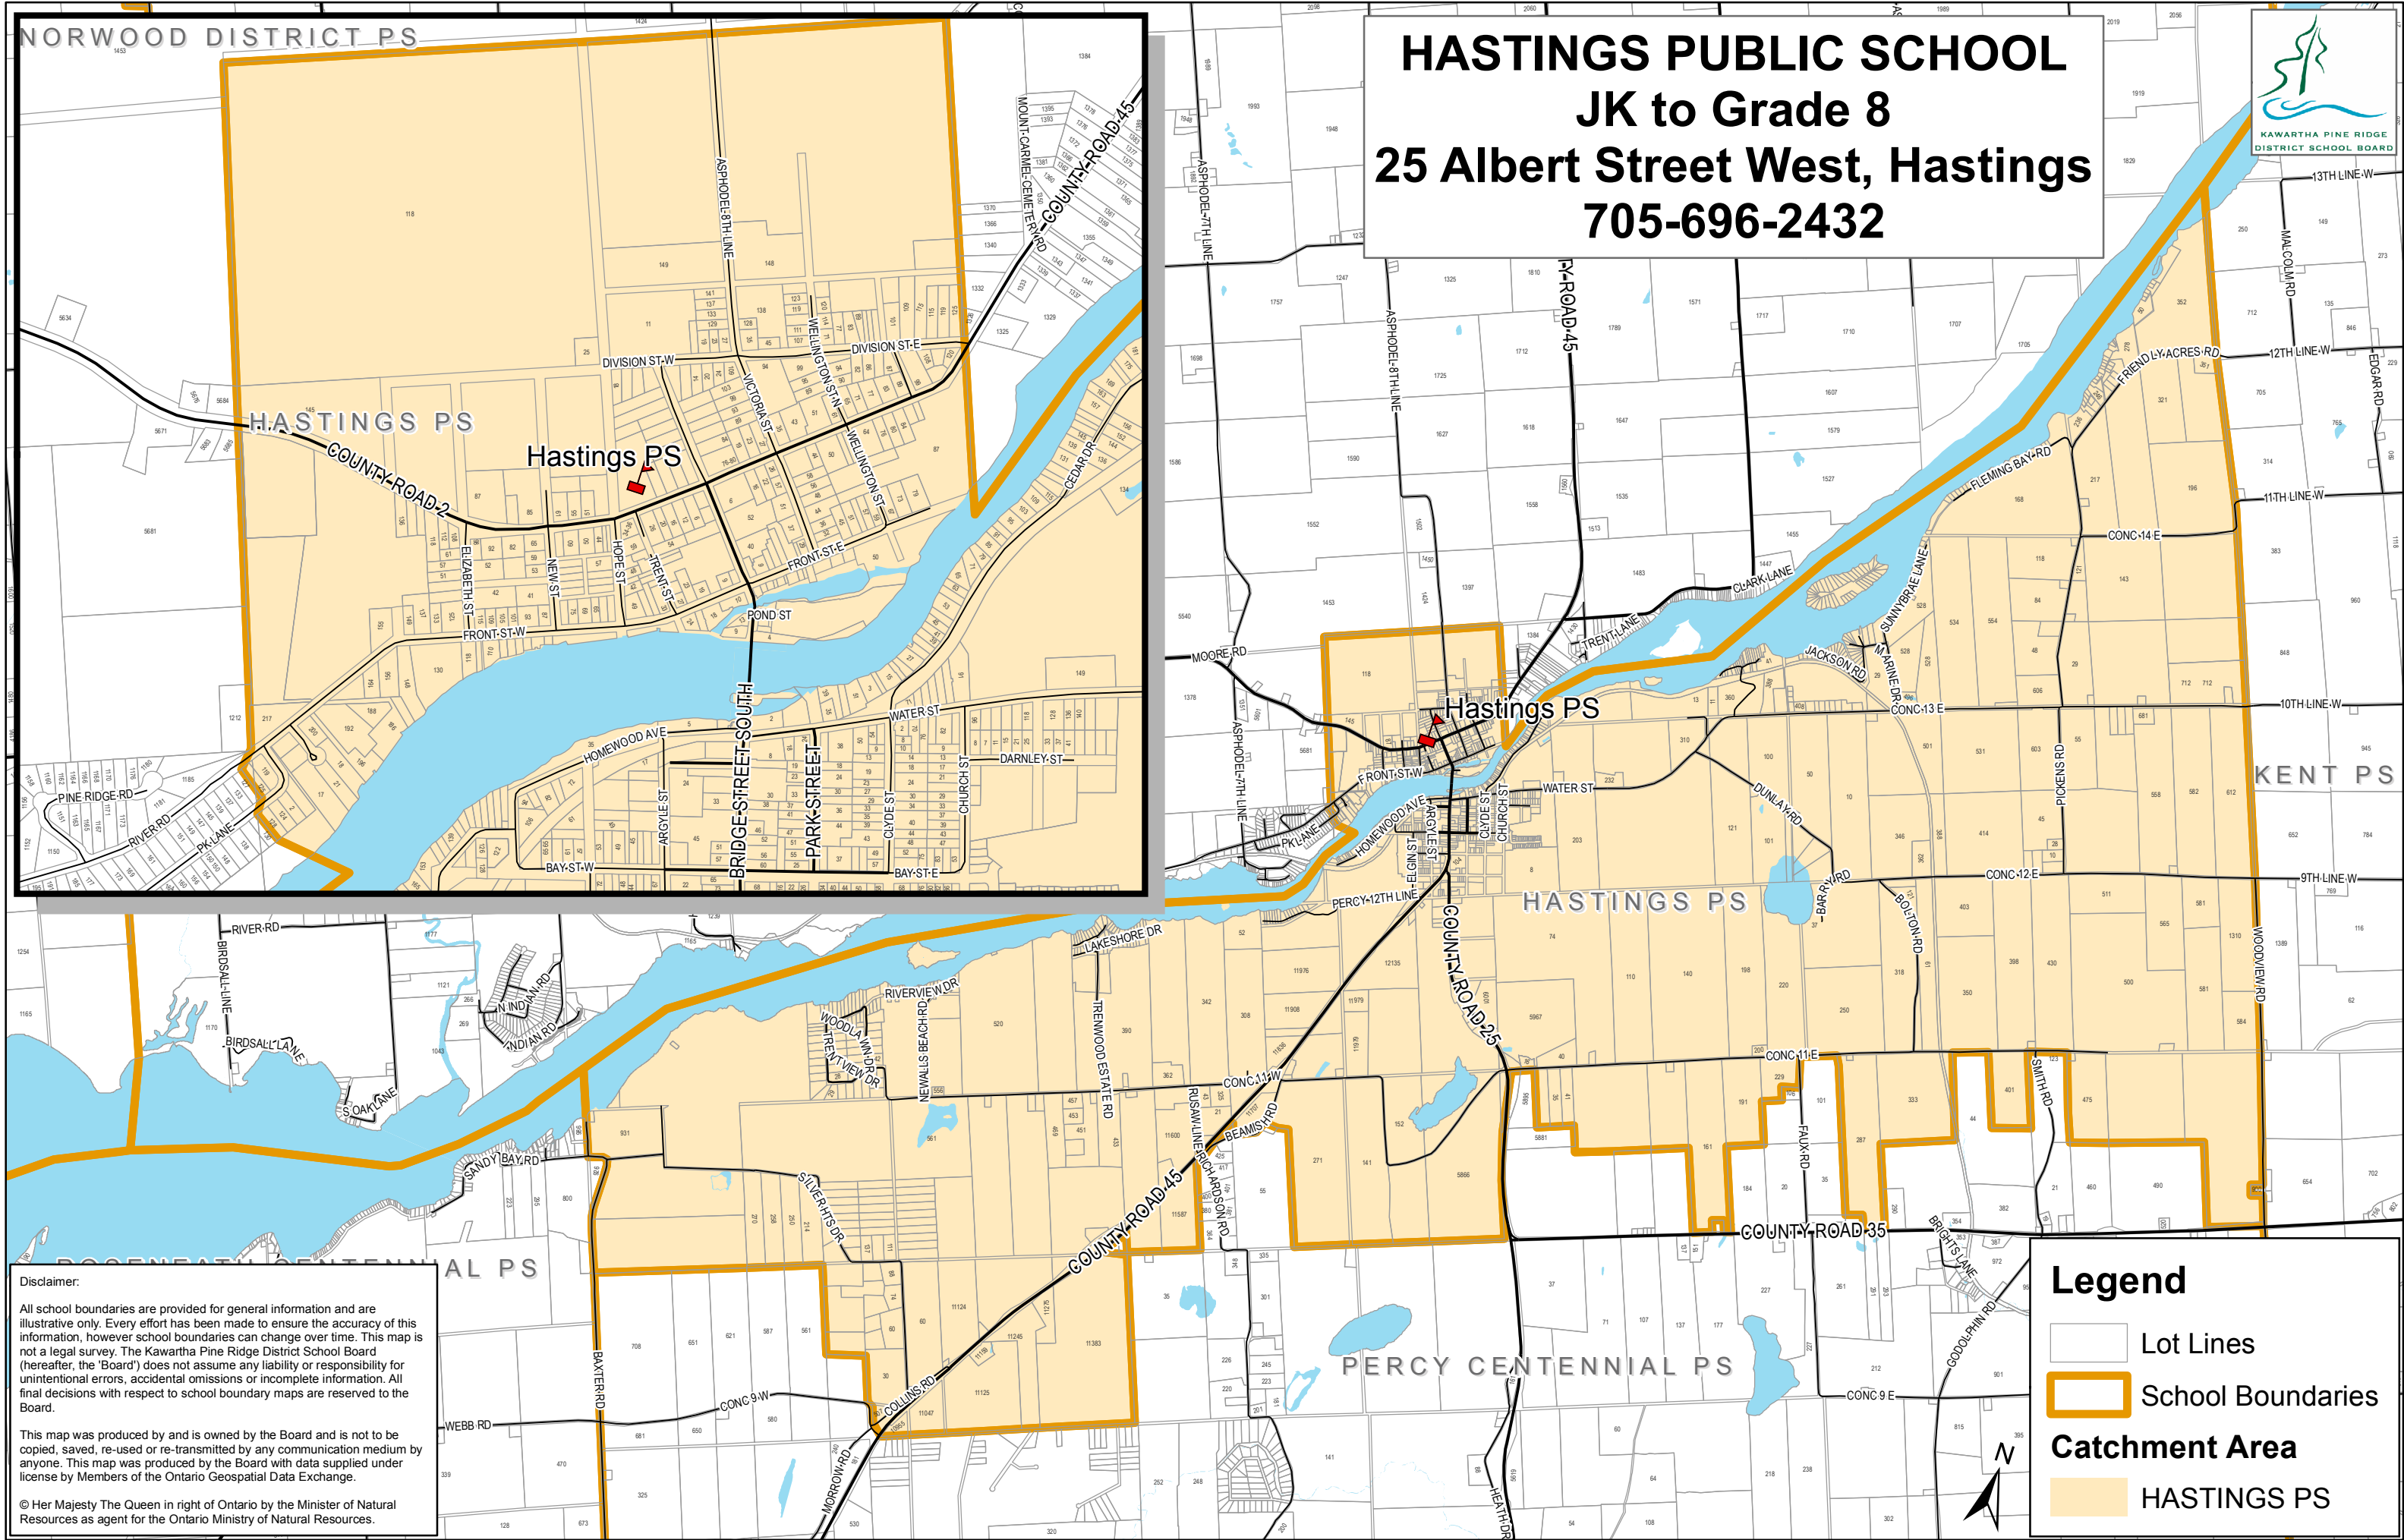

HASTINGS PUBLIC SCHOOL

JK to Grade 8

25 Albert Street West, Hastings
705-696-2432

Disclaimer:
All school boundaries are provided for general information and are illustrative only. Every effort has been made to ensure the accuracy of this information, however school boundaries can change over time. This map is not a legal survey. The Kawartha Pine Ridge District School Board (hereafter, the 'Board') does not assume any liability or responsibility for unintentional errors, accidental omissions or incomplete information. All final decisions with respect to school boundary maps are reserved to the Board.

This map was produced by and is owned by the Board and is not to be copied, saved, re-used or re-transmitted by any communication medium by anyone. This map was produced by the Board with data supplied under license by Members of the Ontario Geospatial Data Exchange.

© Her Majesty The Queen in right of Ontario by the Minister of Natural Resources as agent for the Ontario Ministry of Natural Resources.

Legend

- Lot Lines
- School Boundaries
- Catchment Area**
- HASTINGS PS