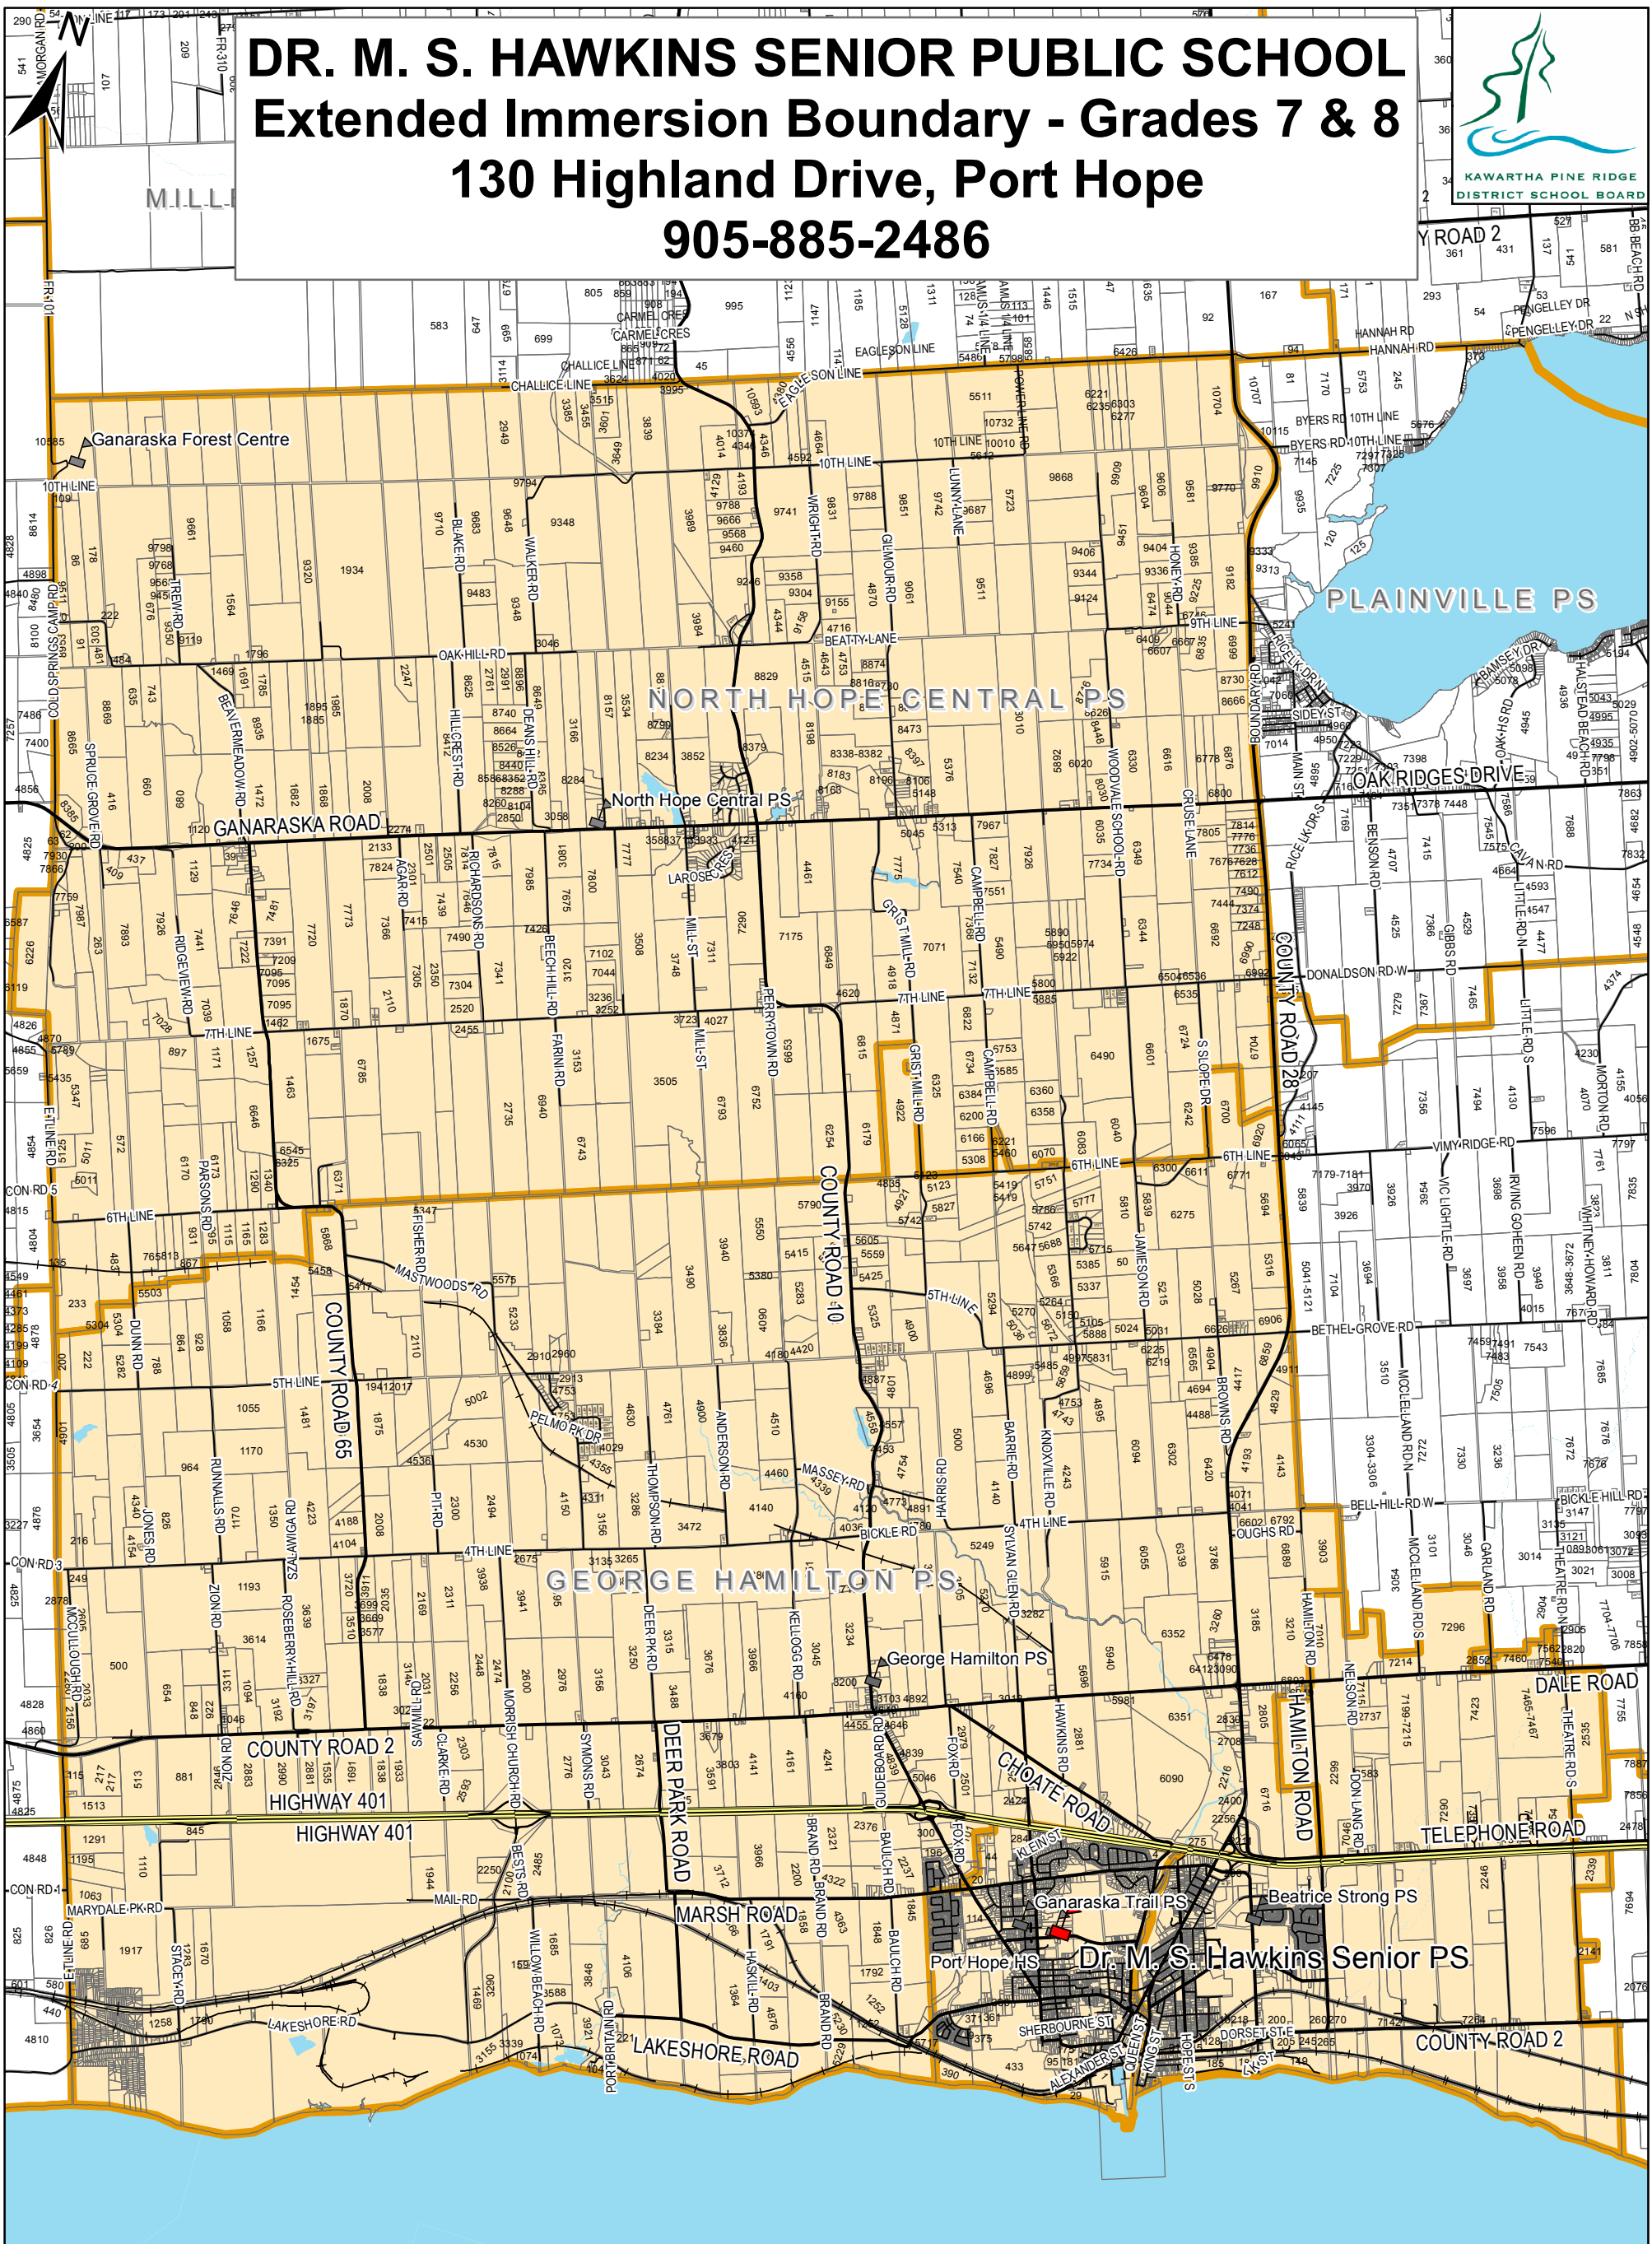

# DR. M. S. HAWKINS SENIOR PUBLIC SCHOOL

## Extended Immersion Boundary - Grades 7 & 8

130 Highland Drive, Port Hope  
905-885-2486

**Disclaimer:**

All school boundaries are provided for general information and are illustrative only. Every effort has been made to ensure the accuracy of this information, however school boundaries can change over time. This map is not a legal survey. The Kawartha Pine Ridge District School Board (hereafter, the "Board") does not assume any liability or responsibility for unintentional errors, accidental omissions or incomplete information. All final decisions with respect to school boundary maps are reserved to the Board.

### Legend

- Lot Lines
- School Boundaries
- Catchment Area**
- DR. MS HAWKINS SENIOR PS