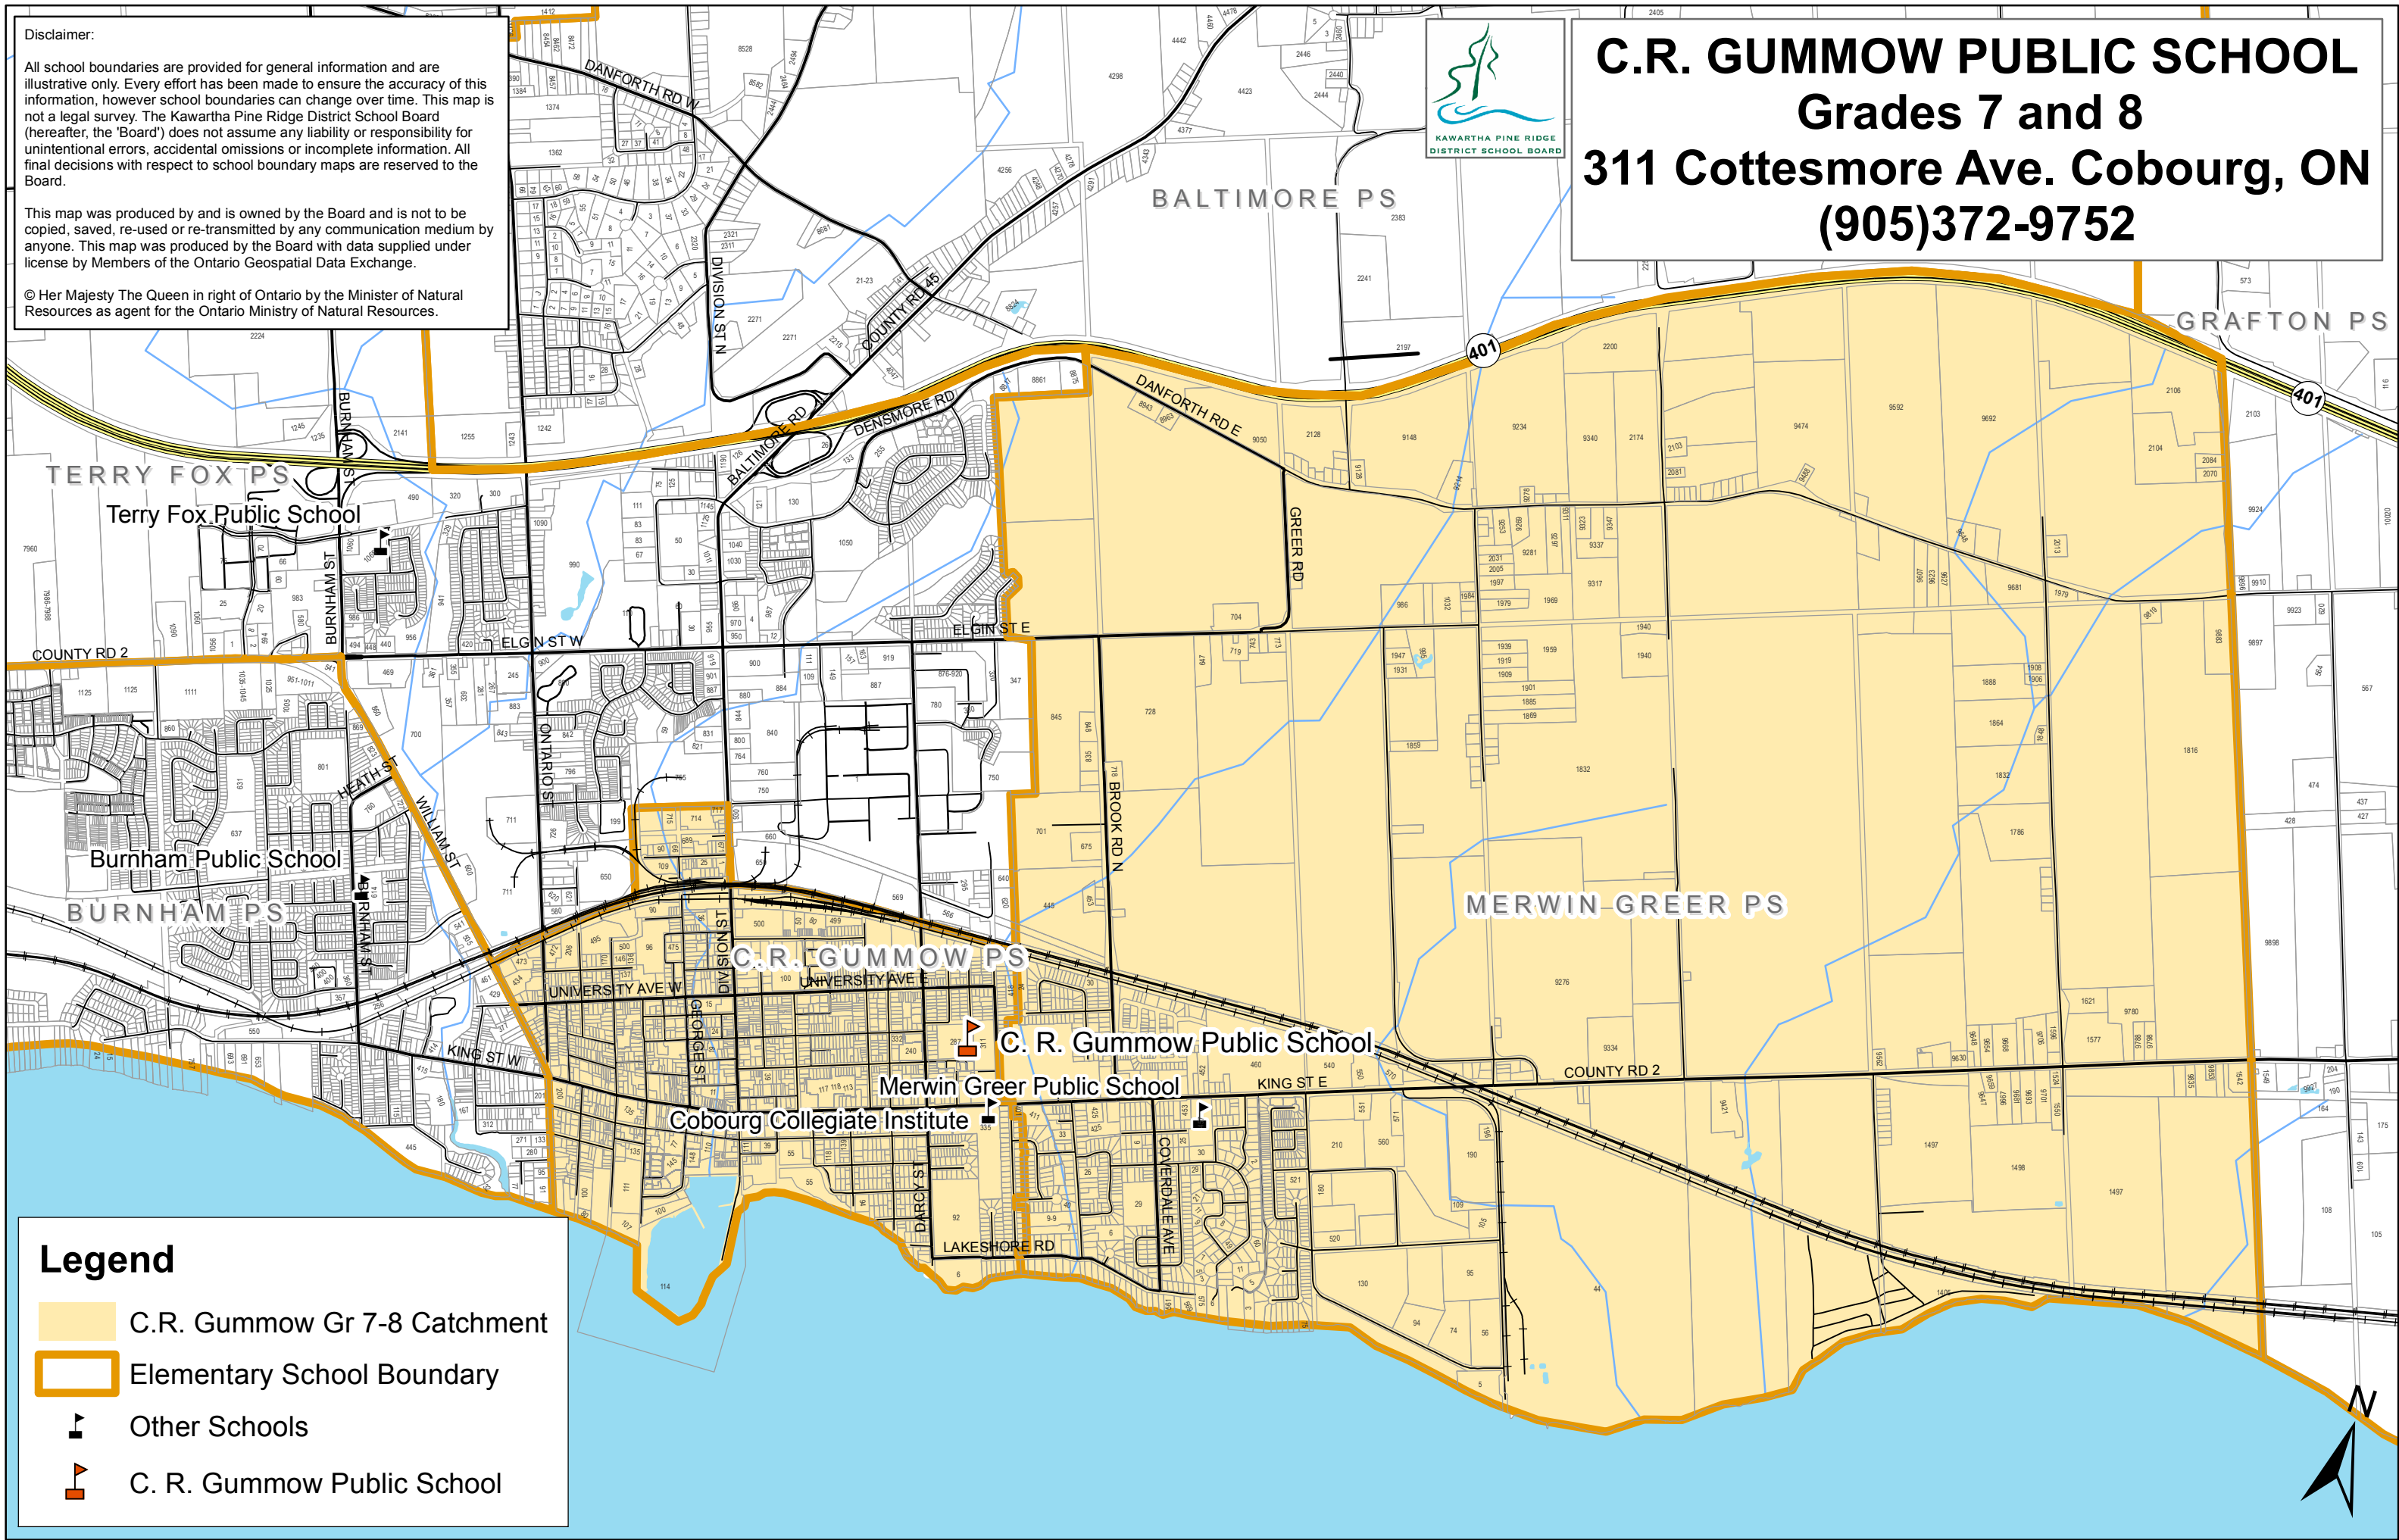

Disclaimer:

All school boundaries are provided for general information and are illustrative only. Every effort has been made to ensure the accuracy of this information, however school boundaries can change over time. This map is not a legal survey. The Kawartha Pine Ridge District School Board (hereafter, the 'Board') does not assume any liability or responsibility for unintentional errors, accidental omissions or incomplete information. All final decisions with respect to school boundary maps are reserved to the Board.

This map was produced by and is owned by the Board and is not to be copied, saved, re-used or re-transmitted by any communication medium by anyone. This map was produced by the Board with data supplied under license by Members of the Ontario Geospatial Data Exchange.

Legend

- C.R. Gummow Gr 7-8 Catchment
- Elementary School Boundary
- Other Schools
- C. R. Gummow Public School