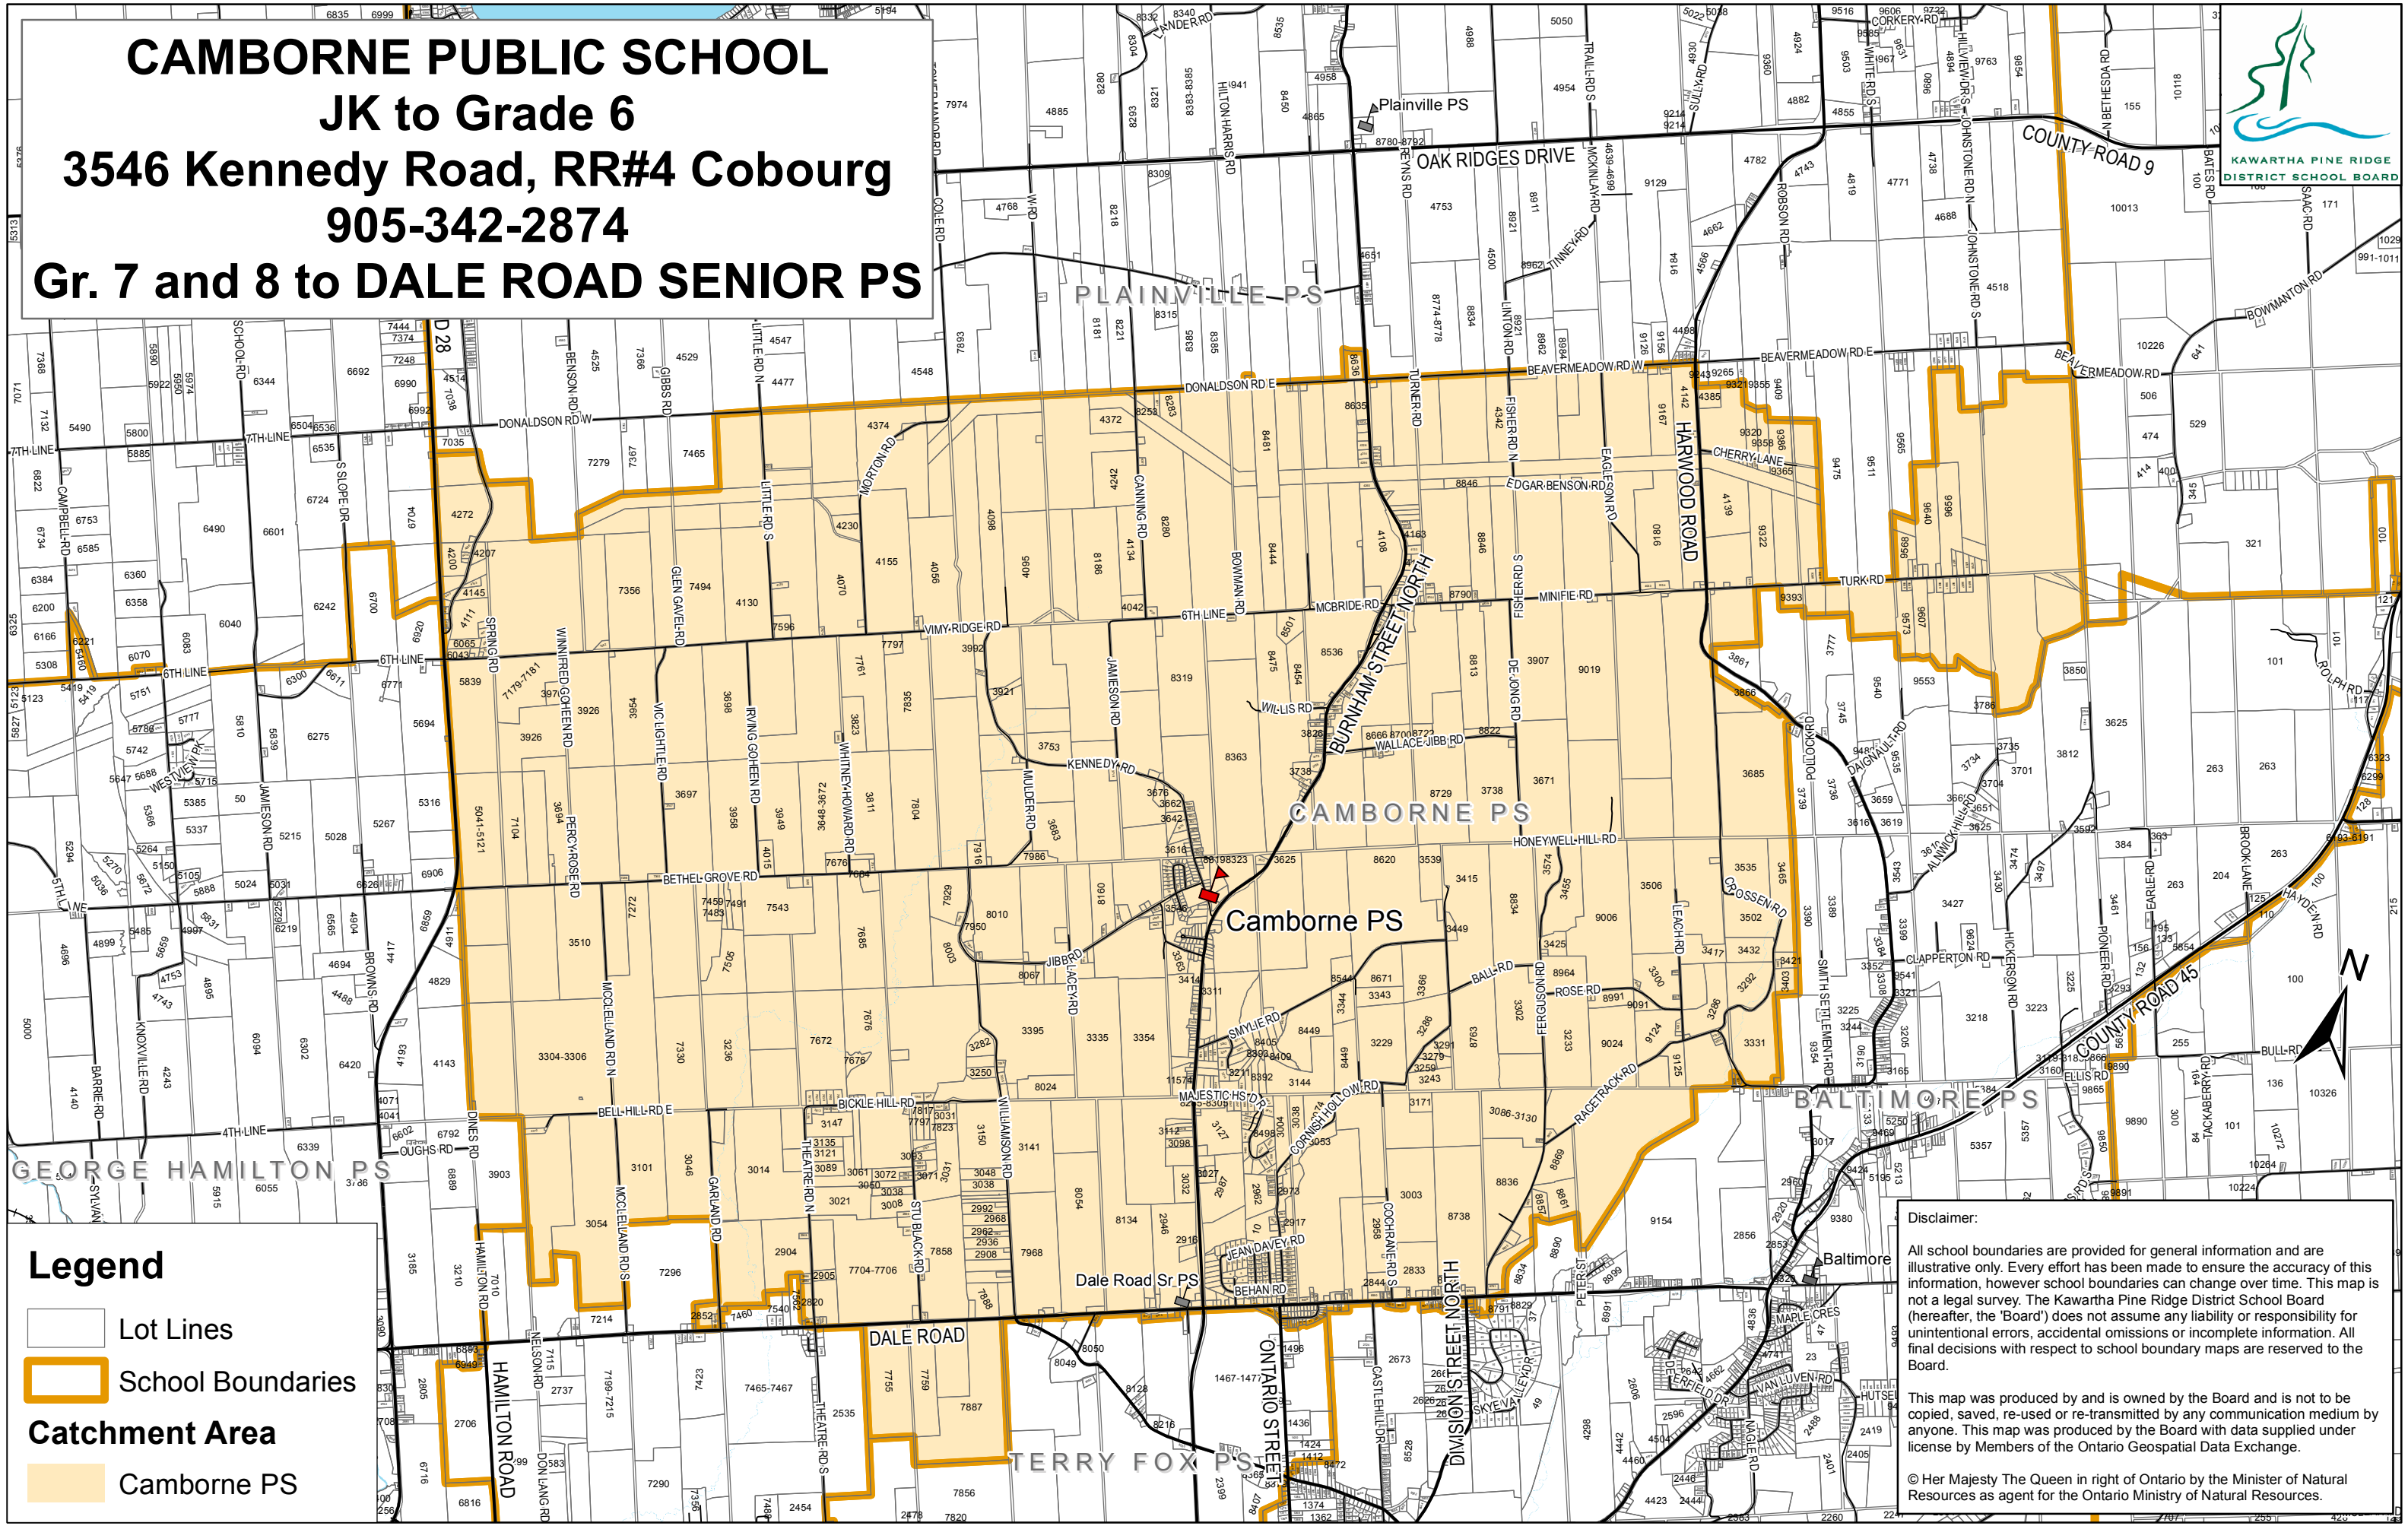

**CAMBORNE PUBLIC SCHOOL**  
**JK to Grade 6**  
**3546 Kennedy Road, RR#4 Cobourg**  
**905-342-2874**  
**Gr. 7 and 8 to DALE ROAD SENIOR PS**

- Legend**
- Lot Lines
  - School Boundaries
  - Catchment Area
  - Camborne PS

**Disclaimer:**  
 All school boundaries are provided for general information and are illustrative only. Every effort has been made to ensure the accuracy of this information, however school boundaries can change over time. This map is not a legal survey. The Kawartha Pine Ridge District School Board (hereafter, the "Board") does not assume any liability or responsibility for unintentional errors, accidental omissions or incomplete information. All final decisions with respect to school boundary maps are reserved to the Board.