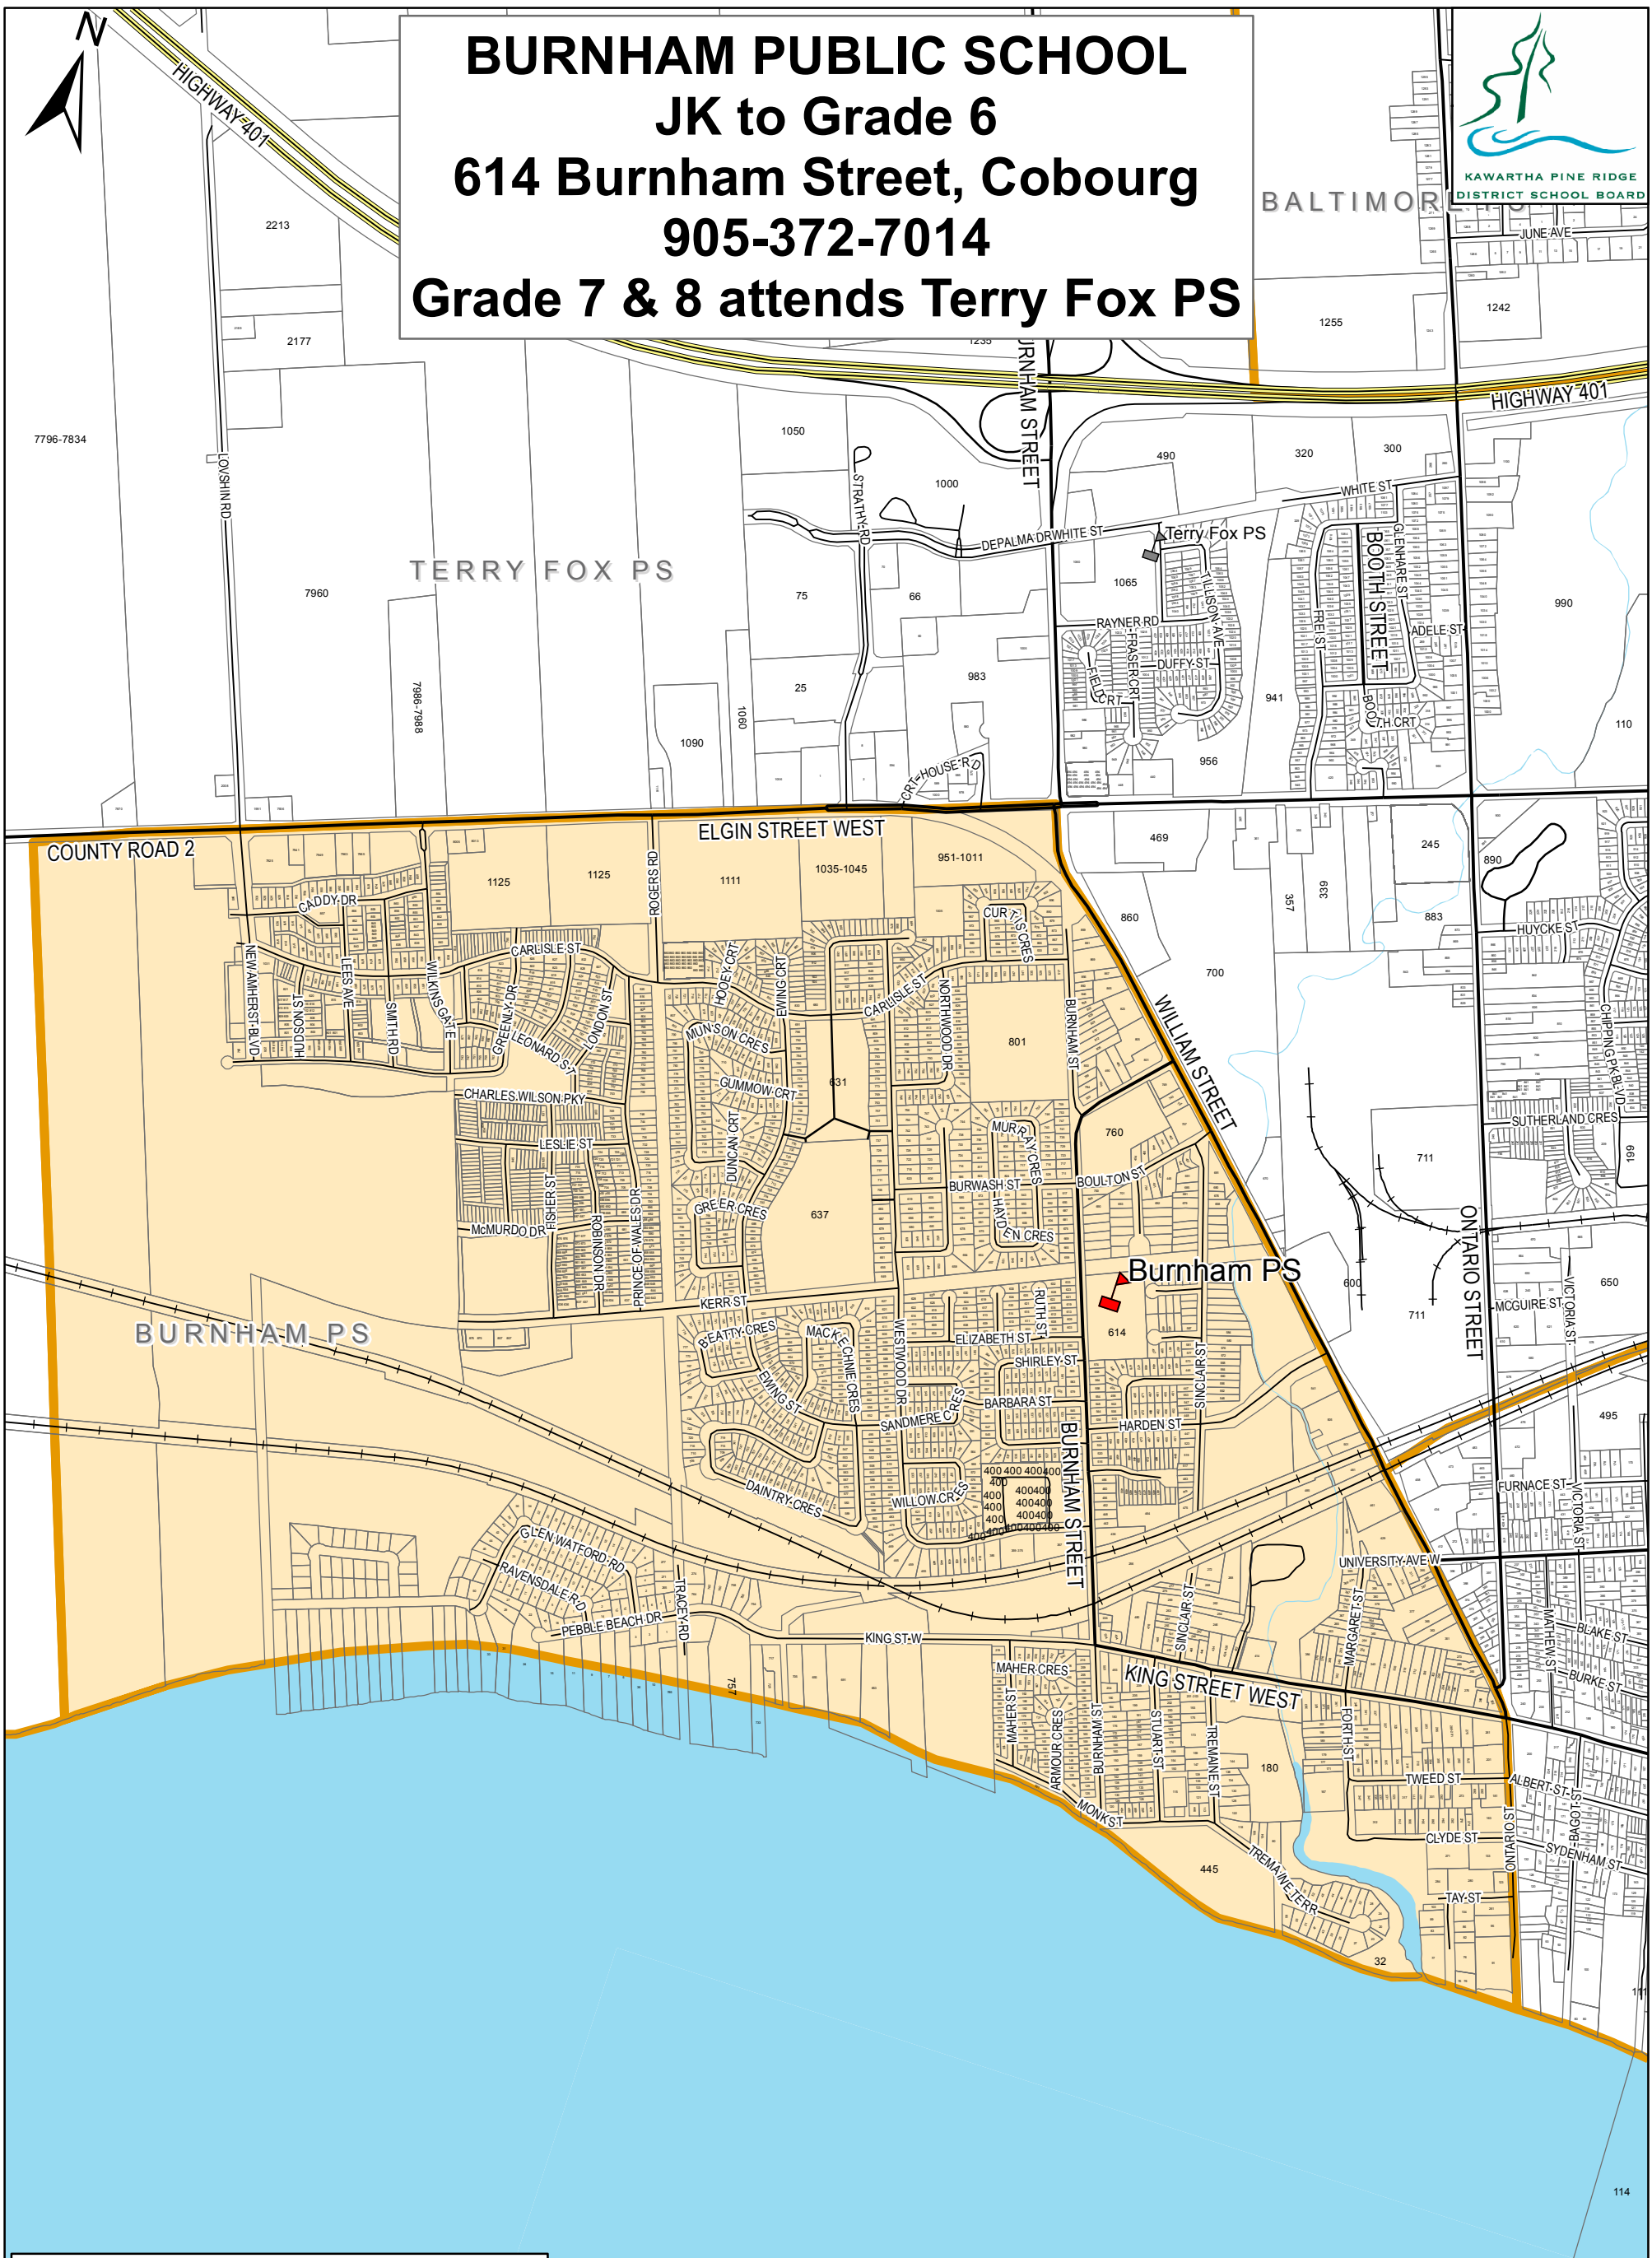

BURNHAM PUBLIC SCHOOL
JK to Grade 6
614 Burnham Street, Cobourg
905-372-7014
Grade 7 & 8 attends Terry Fox PS

Disclaimer:

All school boundaries are provided for general information and are illustrative only. Every effort has been made to ensure the accuracy of this information, however school boundaries can change over time. This map is not a legal survey. The Kawartha Pine Ridge District School Board (hereafter, the 'Board') does not assume any liability or responsibility for unintentional errors, accidental omissions or incomplete information. All final decisions with respect to school boundary maps are reserved to the Board.

This map was produced by and is owned by the Board and is not to be copied, saved, re-used or re-transmitted by any communication medium by anyone. This map was produced by the Board with data supplied under license by Members of the Ontario Geospatial Data Exchange.