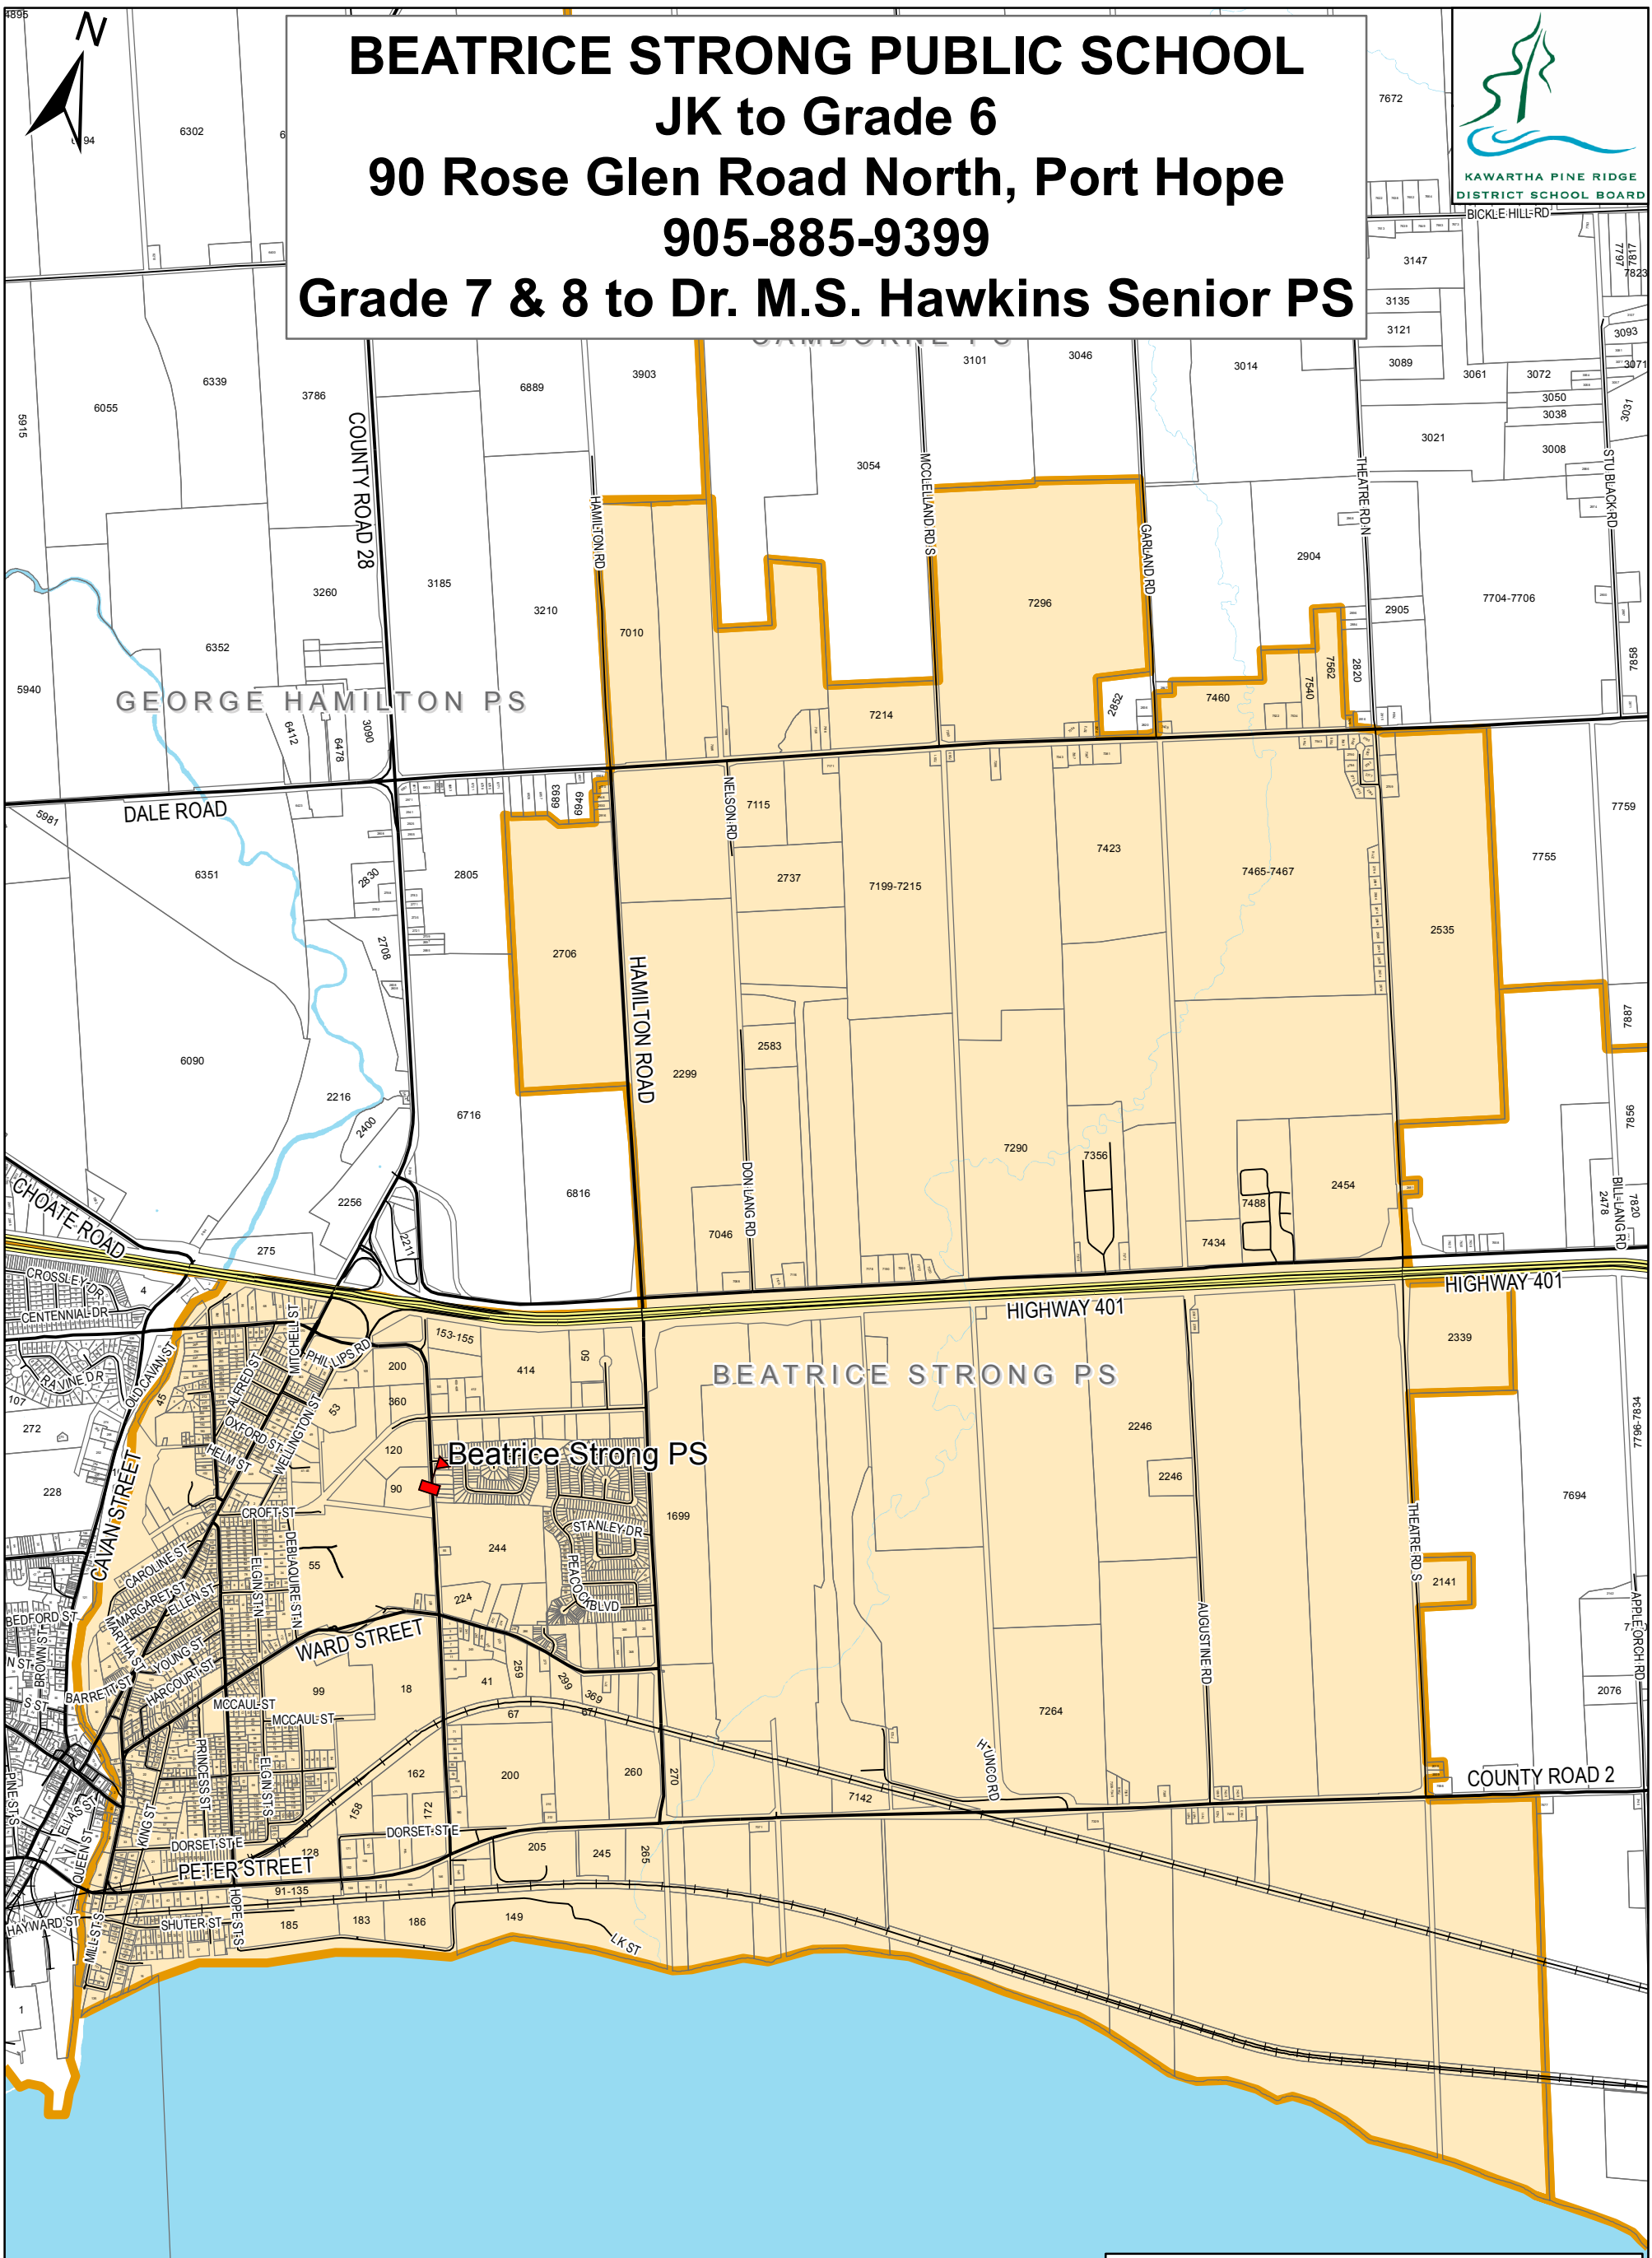

BEATRICE STRONG PUBLIC SCHOOL

JK to Grade 6

90 Rose Glen Road North, Port Hope

905-885-9399

Grade 7 & 8 to Dr. M.S. Hawkins Senior PS

Legend

- Lot Lines
- School Boundaries
- Catchment Area**
- BEATRICE STRONG PS

Disclaimer:

All school boundaries are provided for general information and are illustrative only. Every effort has been made to ensure the accuracy of this information, however school boundaries can change over time. This map is not a legal survey. The Kawartha Pine Ridge District School Board (hereafter, the 'Board') does not assume any liability or responsibility for unintentional errors, accidental omissions or incomplete information. All final decisions with respect to school boundary maps are reserved to the Board.