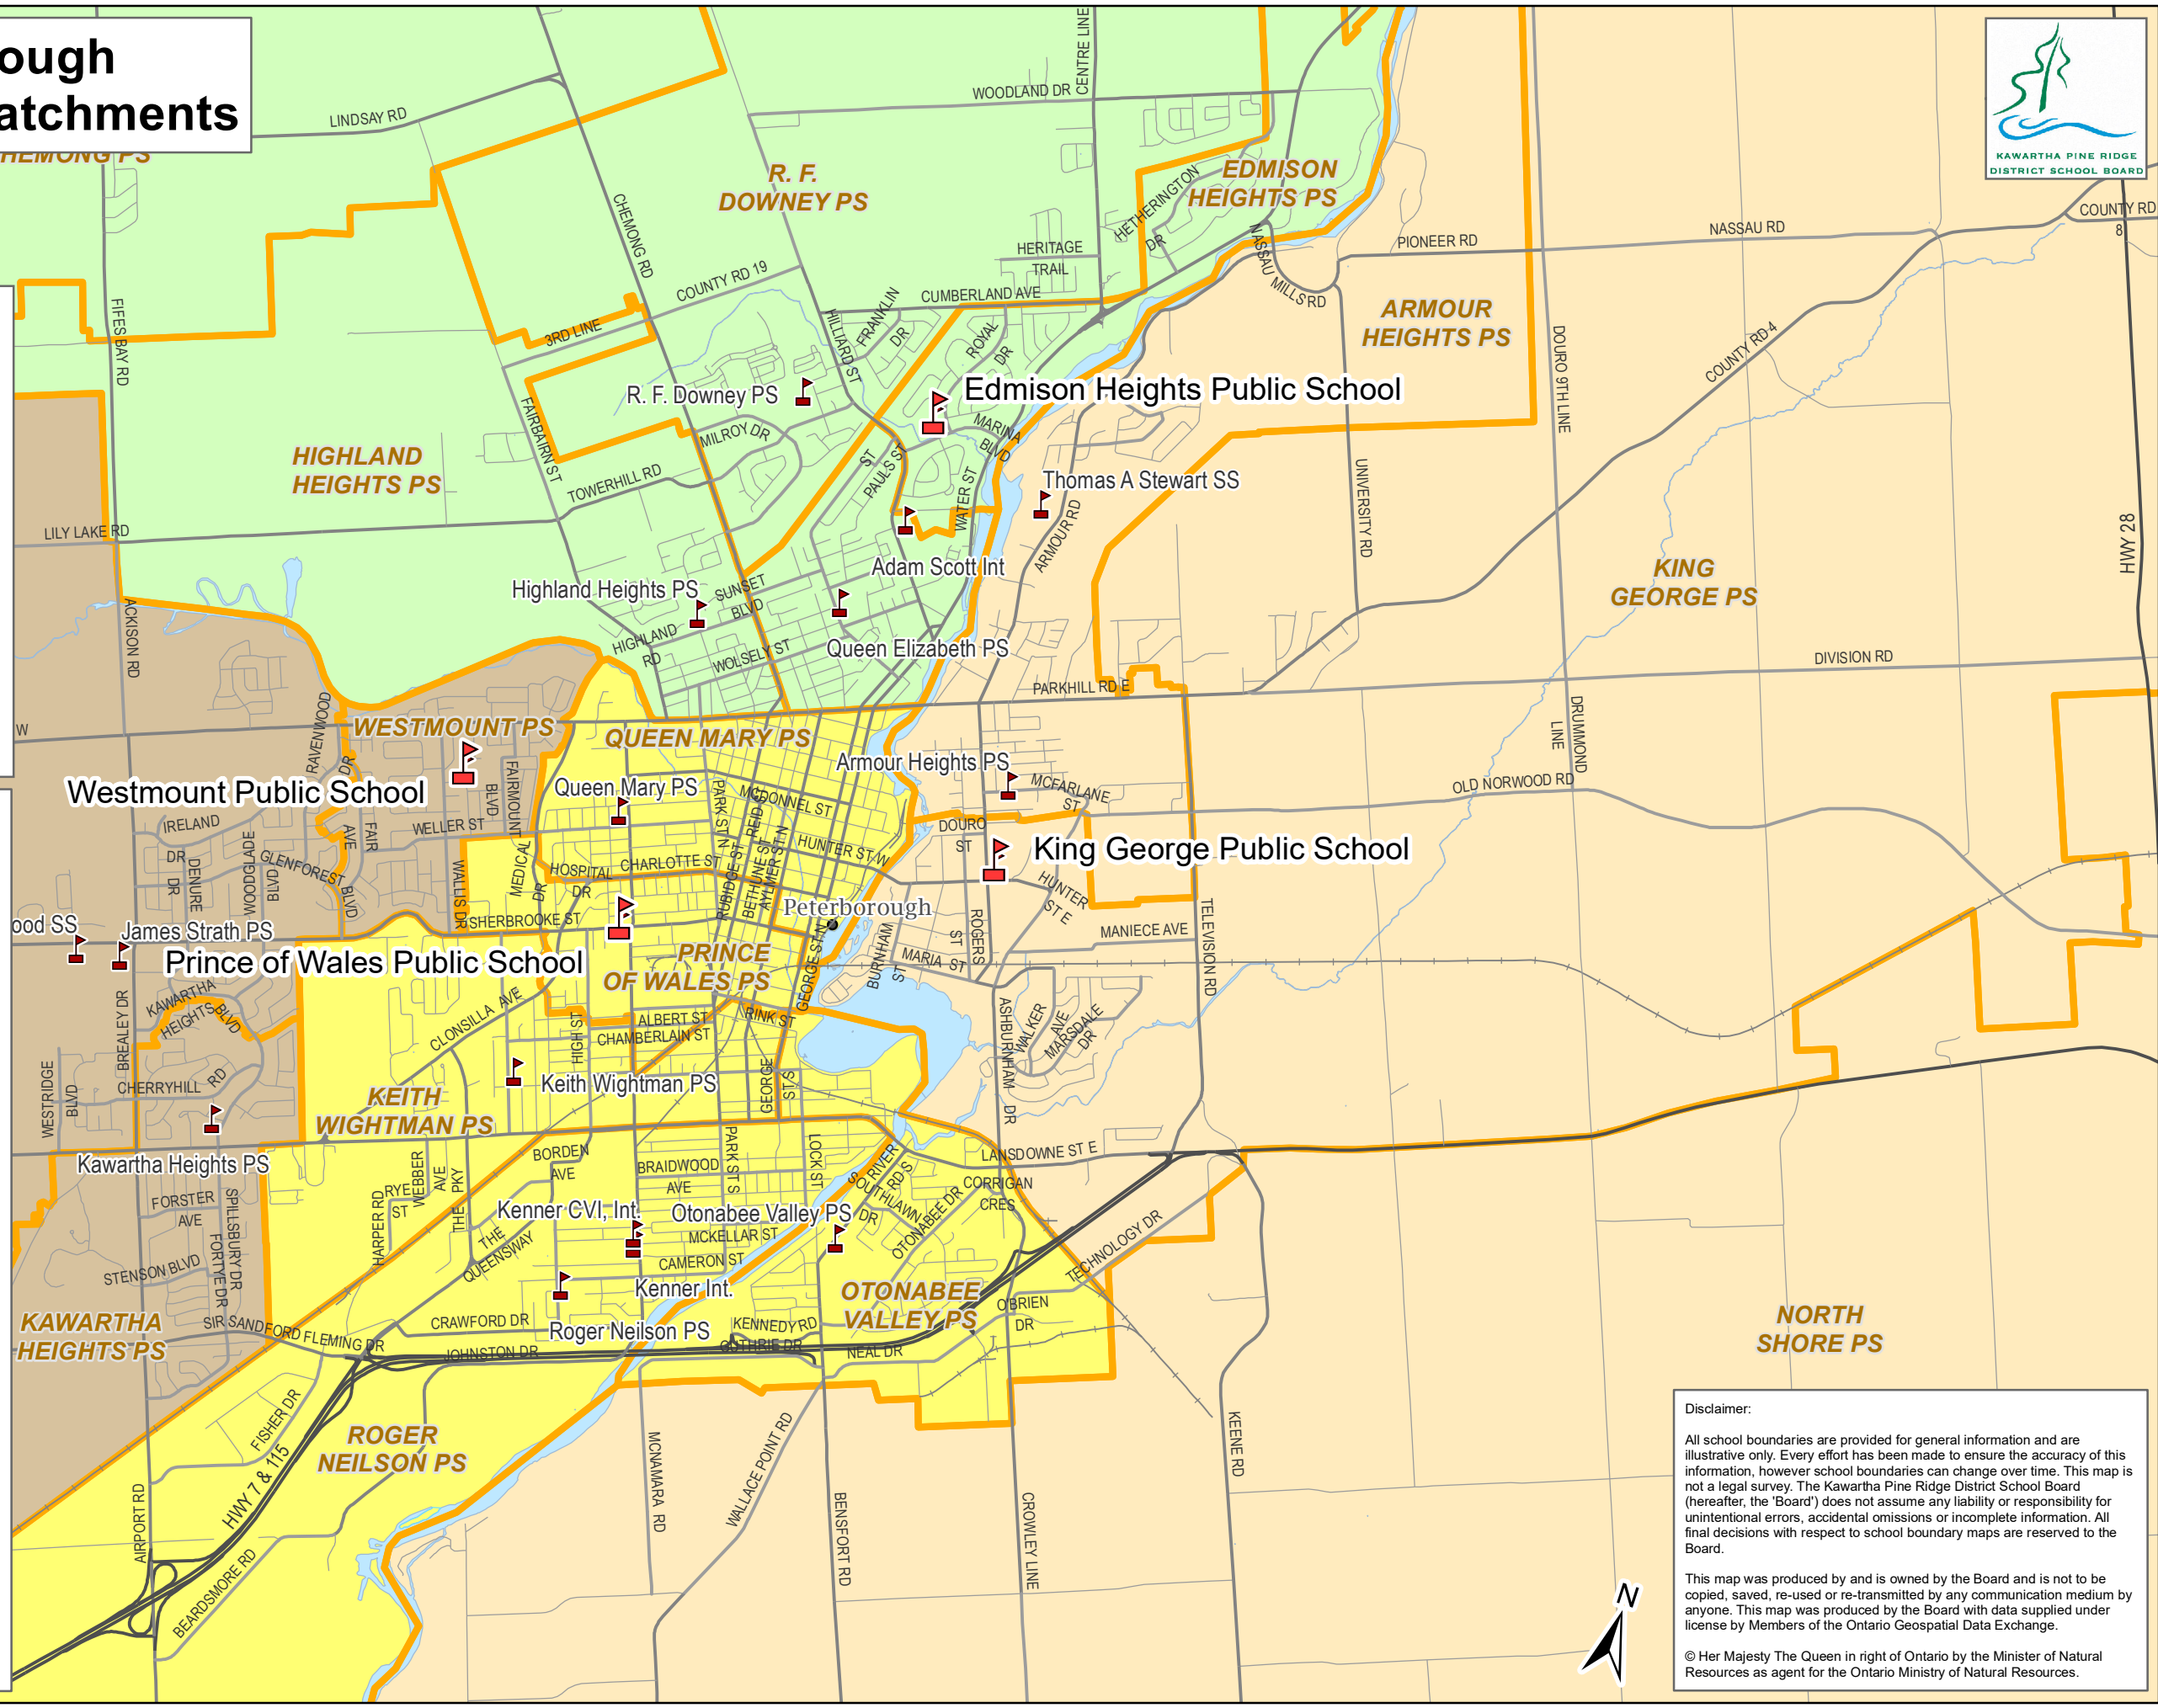

# City of Peterborough French Immersion Catchments

- PRINCE OF WALES PS JK-GR.8
- WESTMOUNT PS JK-GR.8
- EDMISON HEIGHTS PS JK-GR.6
- 2018 KING GEORGE SK-GR.1, EDMISON HEIGHTS GR. 2-6
- KPRDSB School
- Elementary School Boundary

**Edmison Heights includes the following elementary school catchments:**  
 Chemong PS  
 Edmison Hts PS  
 Highland Hts PS  
 Queen Elizabeth PS  
 R.F. Downey PS

**King George PS is adding one grade per year of FI in the following catchments:**  
 Armour Heights PS  
 King George PS  
 Havelock-Belmont PS  
 North Shore PS  
 Norwood District PS

**Lakefield District Public School includes:**  
 Apsley Central PS  
 Buckhorn PS  
 Lakefield District PS  
 Warsaw PS

**Prince of Wales Public School includes:**  
 Keith Wightman PS  
 Otonabee Valley PS  
 Prince of Wales PS  
 Queen Mary PS  
 Roger Neilson PS

**Westmount Public School includes:**  
 James Strath PS  
 Kawartha Heights PS  
 Millbrook / South Cavan PS  
 North Cavan Central PS  
 Westmount PS

**Disclaimer:**  
 All school boundaries are provided for general information and are illustrative only. Every effort has been made to ensure the accuracy of this information, however school boundaries can change over time. This map is not a legal survey. The Kawartha Pine Ridge District School Board (hereafter, the 'Board') does not assume any liability or responsibility for unintentional errors, accidental omissions or incomplete information. All final decisions with respect to school boundary maps are reserved to the Board.