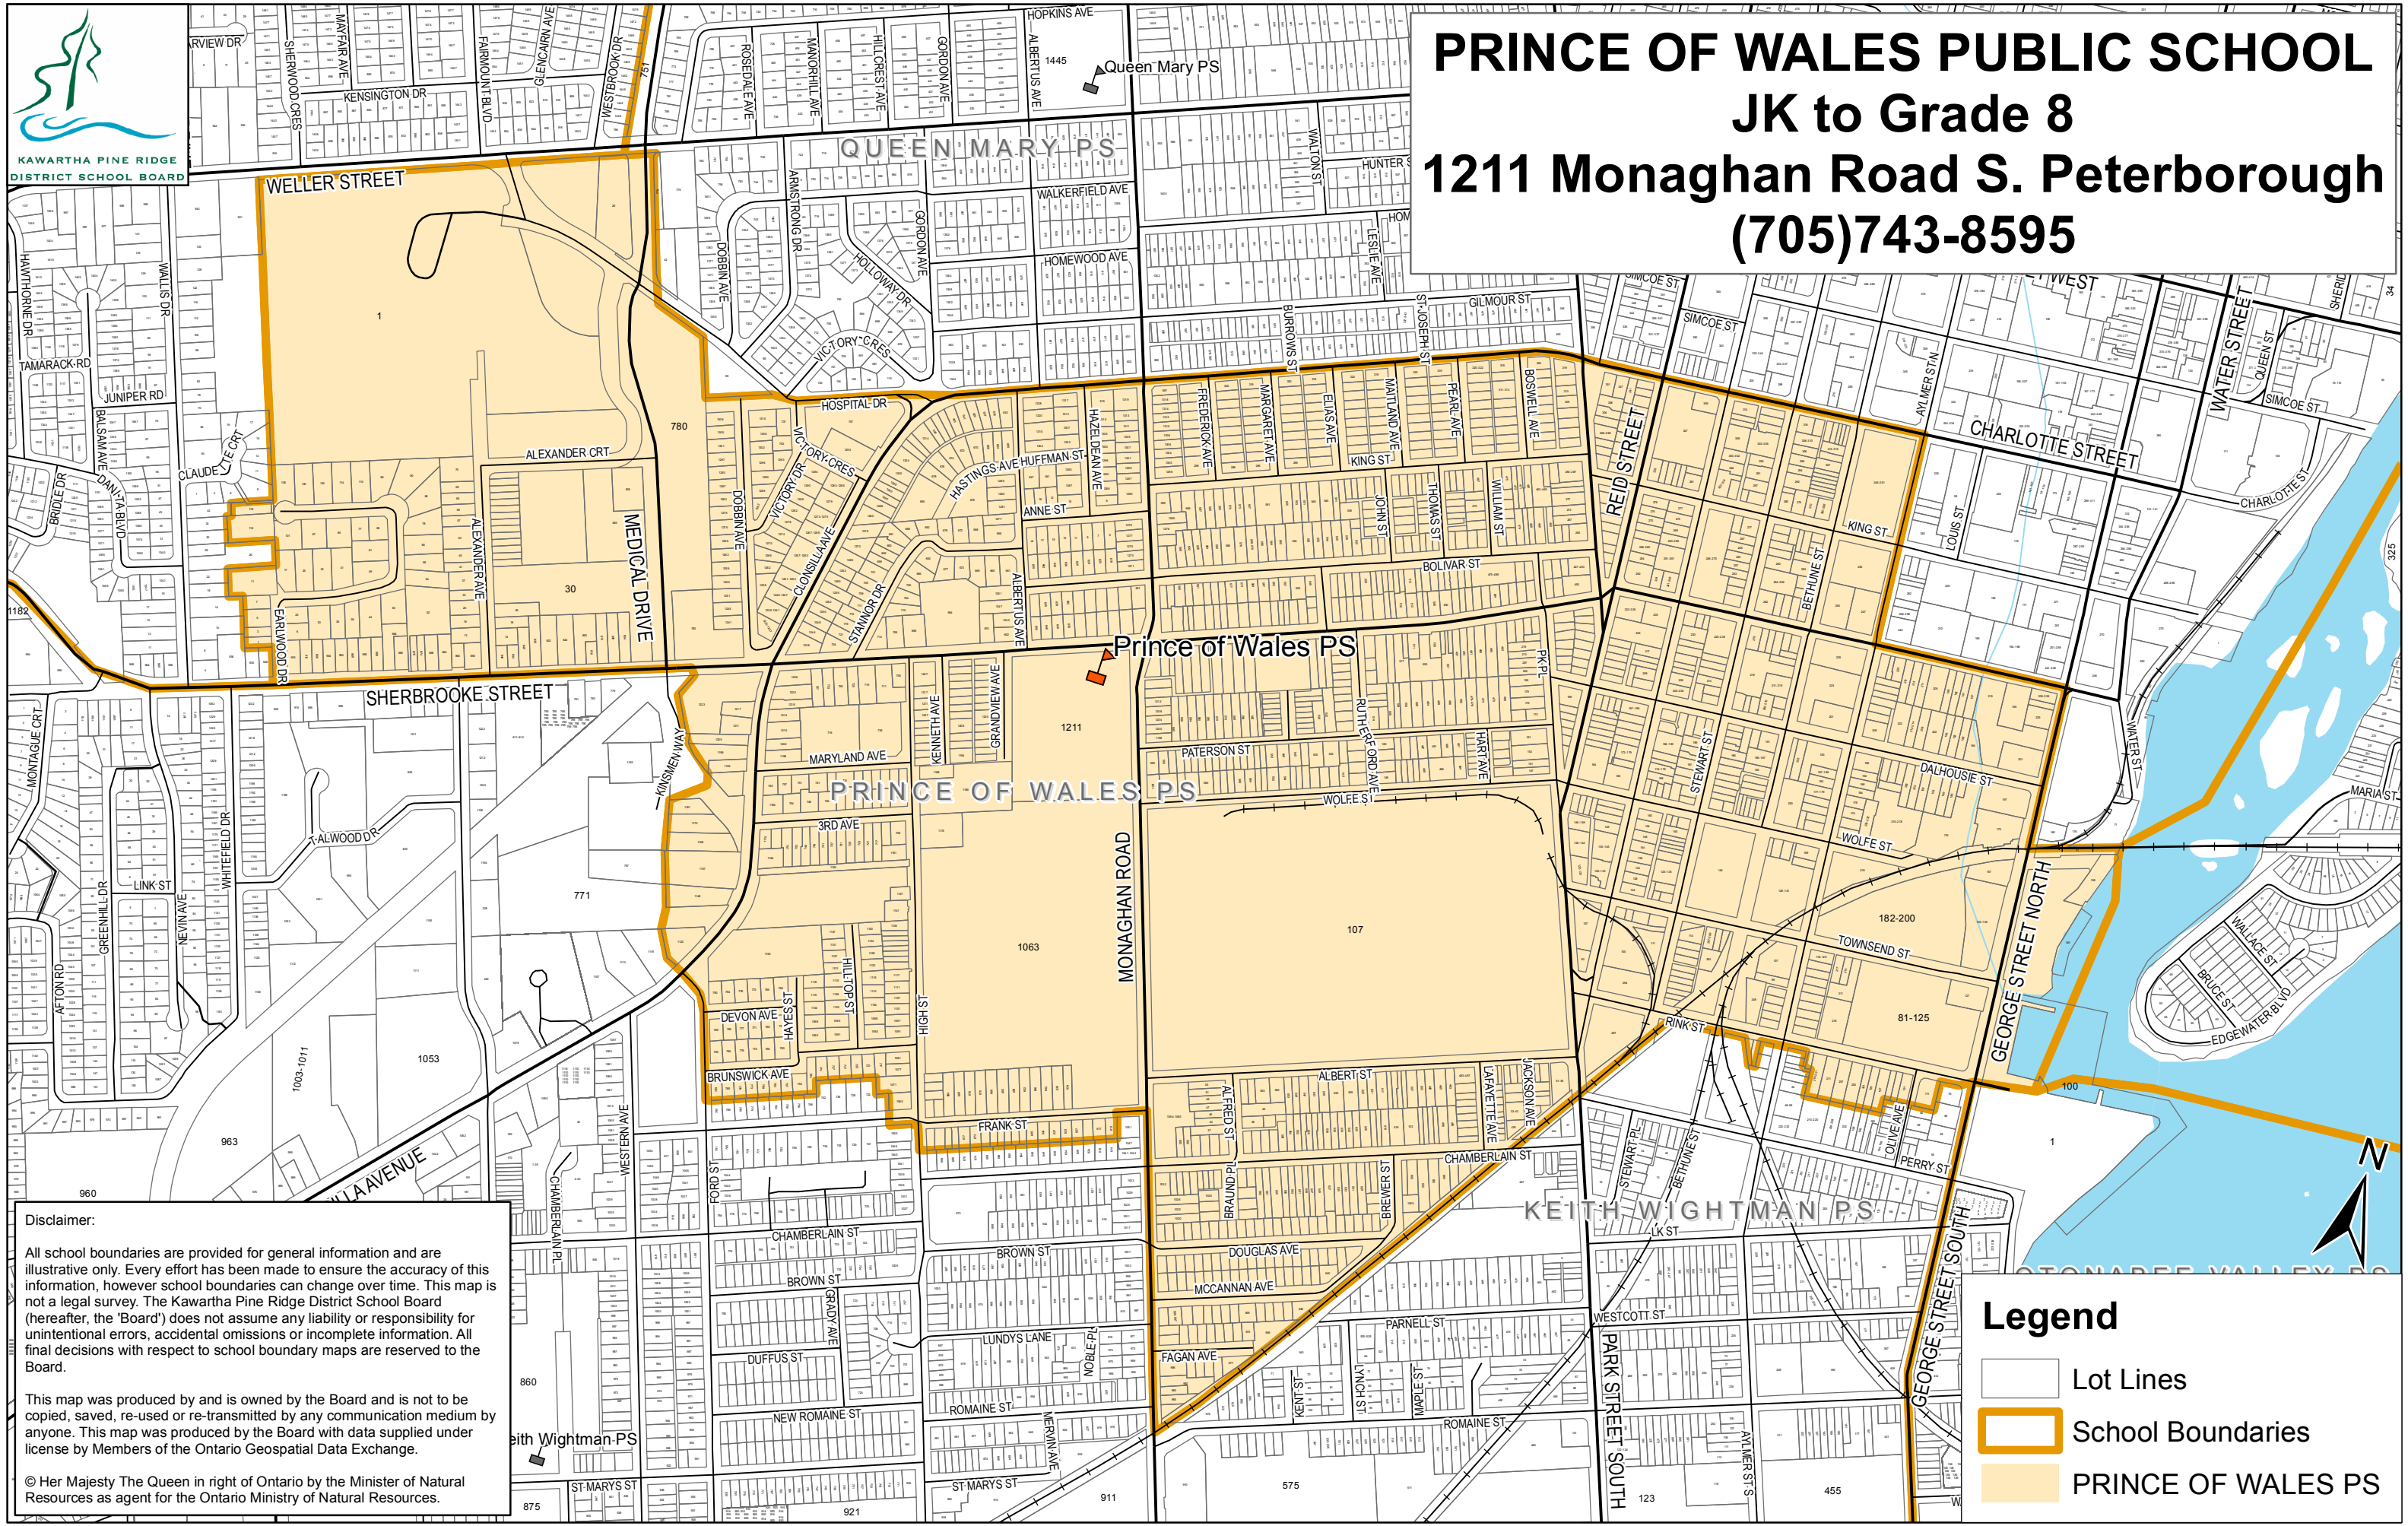

PRINCE OF WALES PUBLIC SCHOOL

JK to Grade 8

1211 Monaghan Road S. Peterborough

(705)743-8595

Disclaimer:
 All school boundaries are provided for general information and are illustrative only. Every effort has been made to ensure the accuracy of this information, however school boundaries can change over time. This map is not a legal survey. The Kawartha Pine Ridge District School Board (hereafter, the "Board") does not assume any liability or responsibility for unintentional errors, accidental omissions or incomplete information. All final decisions with respect to school boundary maps are reserved to the Board.

This map was produced by and is owned by the Board and is not to be copied, saved, re-used or re-transmitted by any communication medium by anyone. This map was produced by the Board with data supplied under license by Members of the Ontario Geospatial Data Exchange.