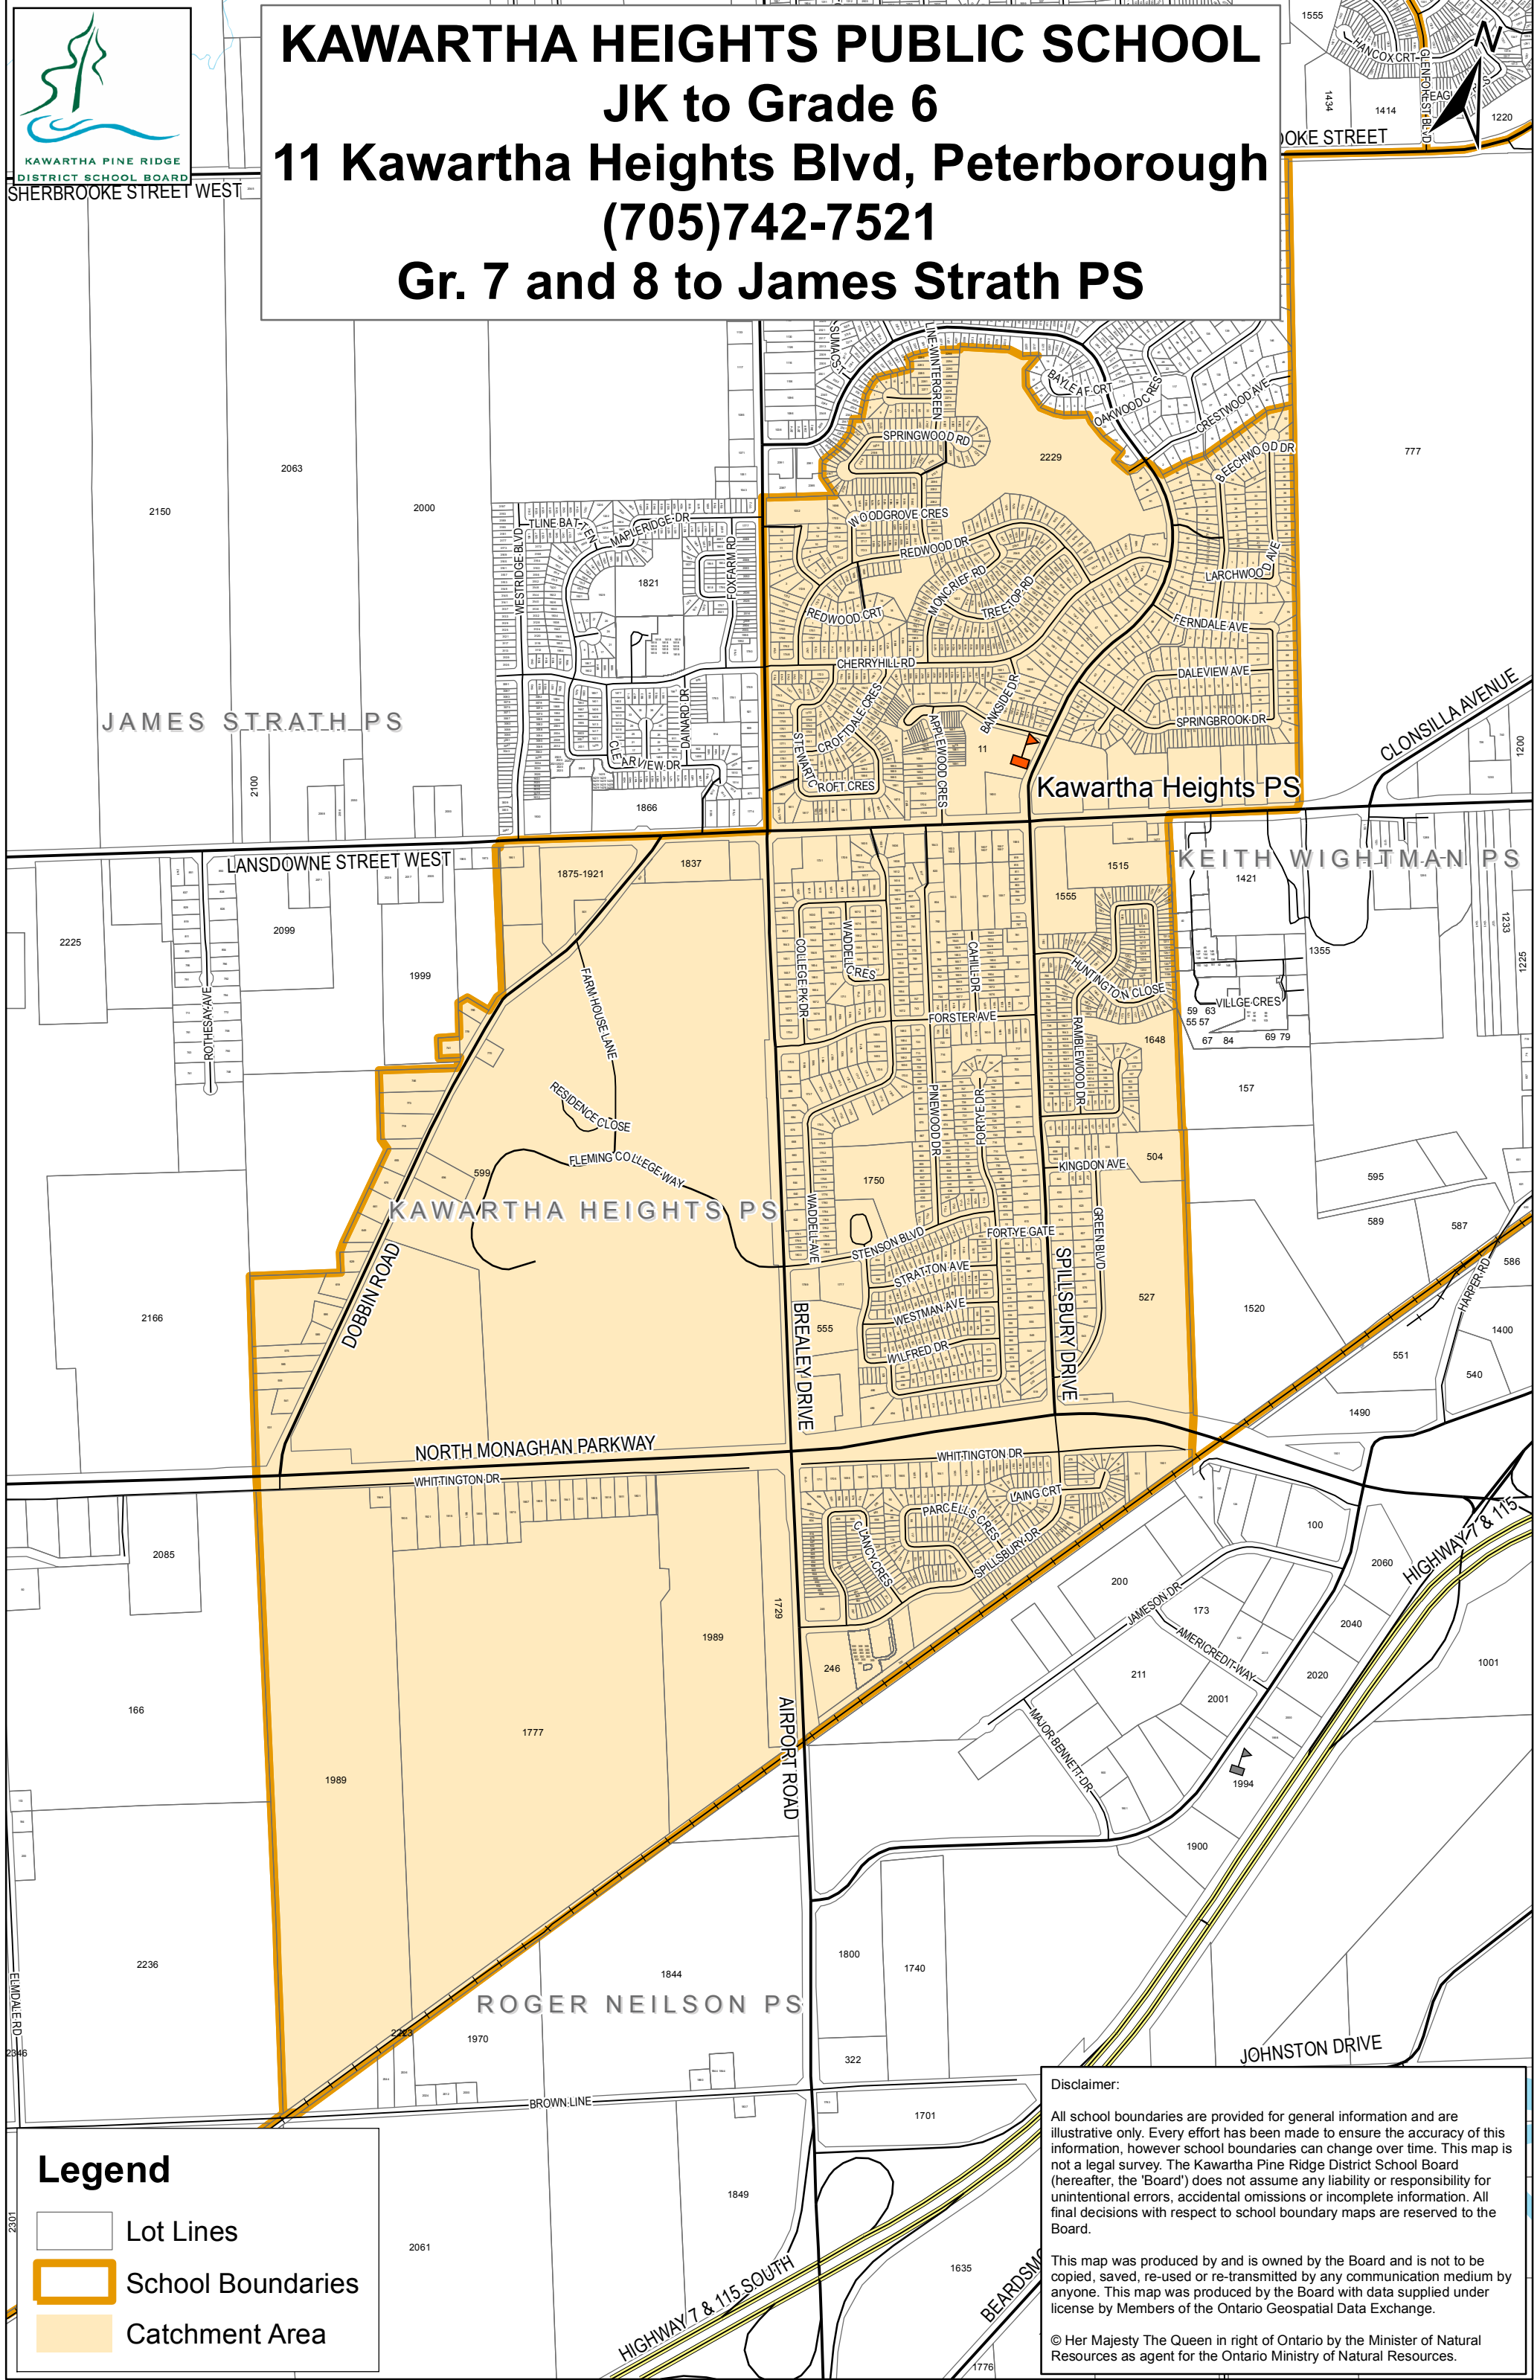

KAWARTHA PINE RIDGE DISTRICT SCHOOL BOARD

KAWARTHA HEIGHTS PUBLIC SCHOOL JK to Grade 6 11 Kawartha Heights Blvd, Peterborough (705)742-7521 Gr. 7 and 8 to James Strath PS

Legend

- Lot Lines
- School Boundaries
- Catchment Area

Disclaimer:
All school boundaries are provided for general information and are illustrative only. Every effort has been made to ensure the accuracy of this information, however school boundaries can change over time. This map is not a legal survey. The Kawartha Pine Ridge District School Board (hereafter, the 'Board') does not assume any liability or responsibility for unintentional errors, accidental omissions or incomplete information. All final decisions with respect to school boundary maps are reserved to the Board.

This map was produced by and is owned by the Board and is not to be copied, saved, re-used or re-transmitted by any communication medium by anyone. This map was produced by the Board with data supplied under license by Members of the Ontario Geospatial Data Exchange.