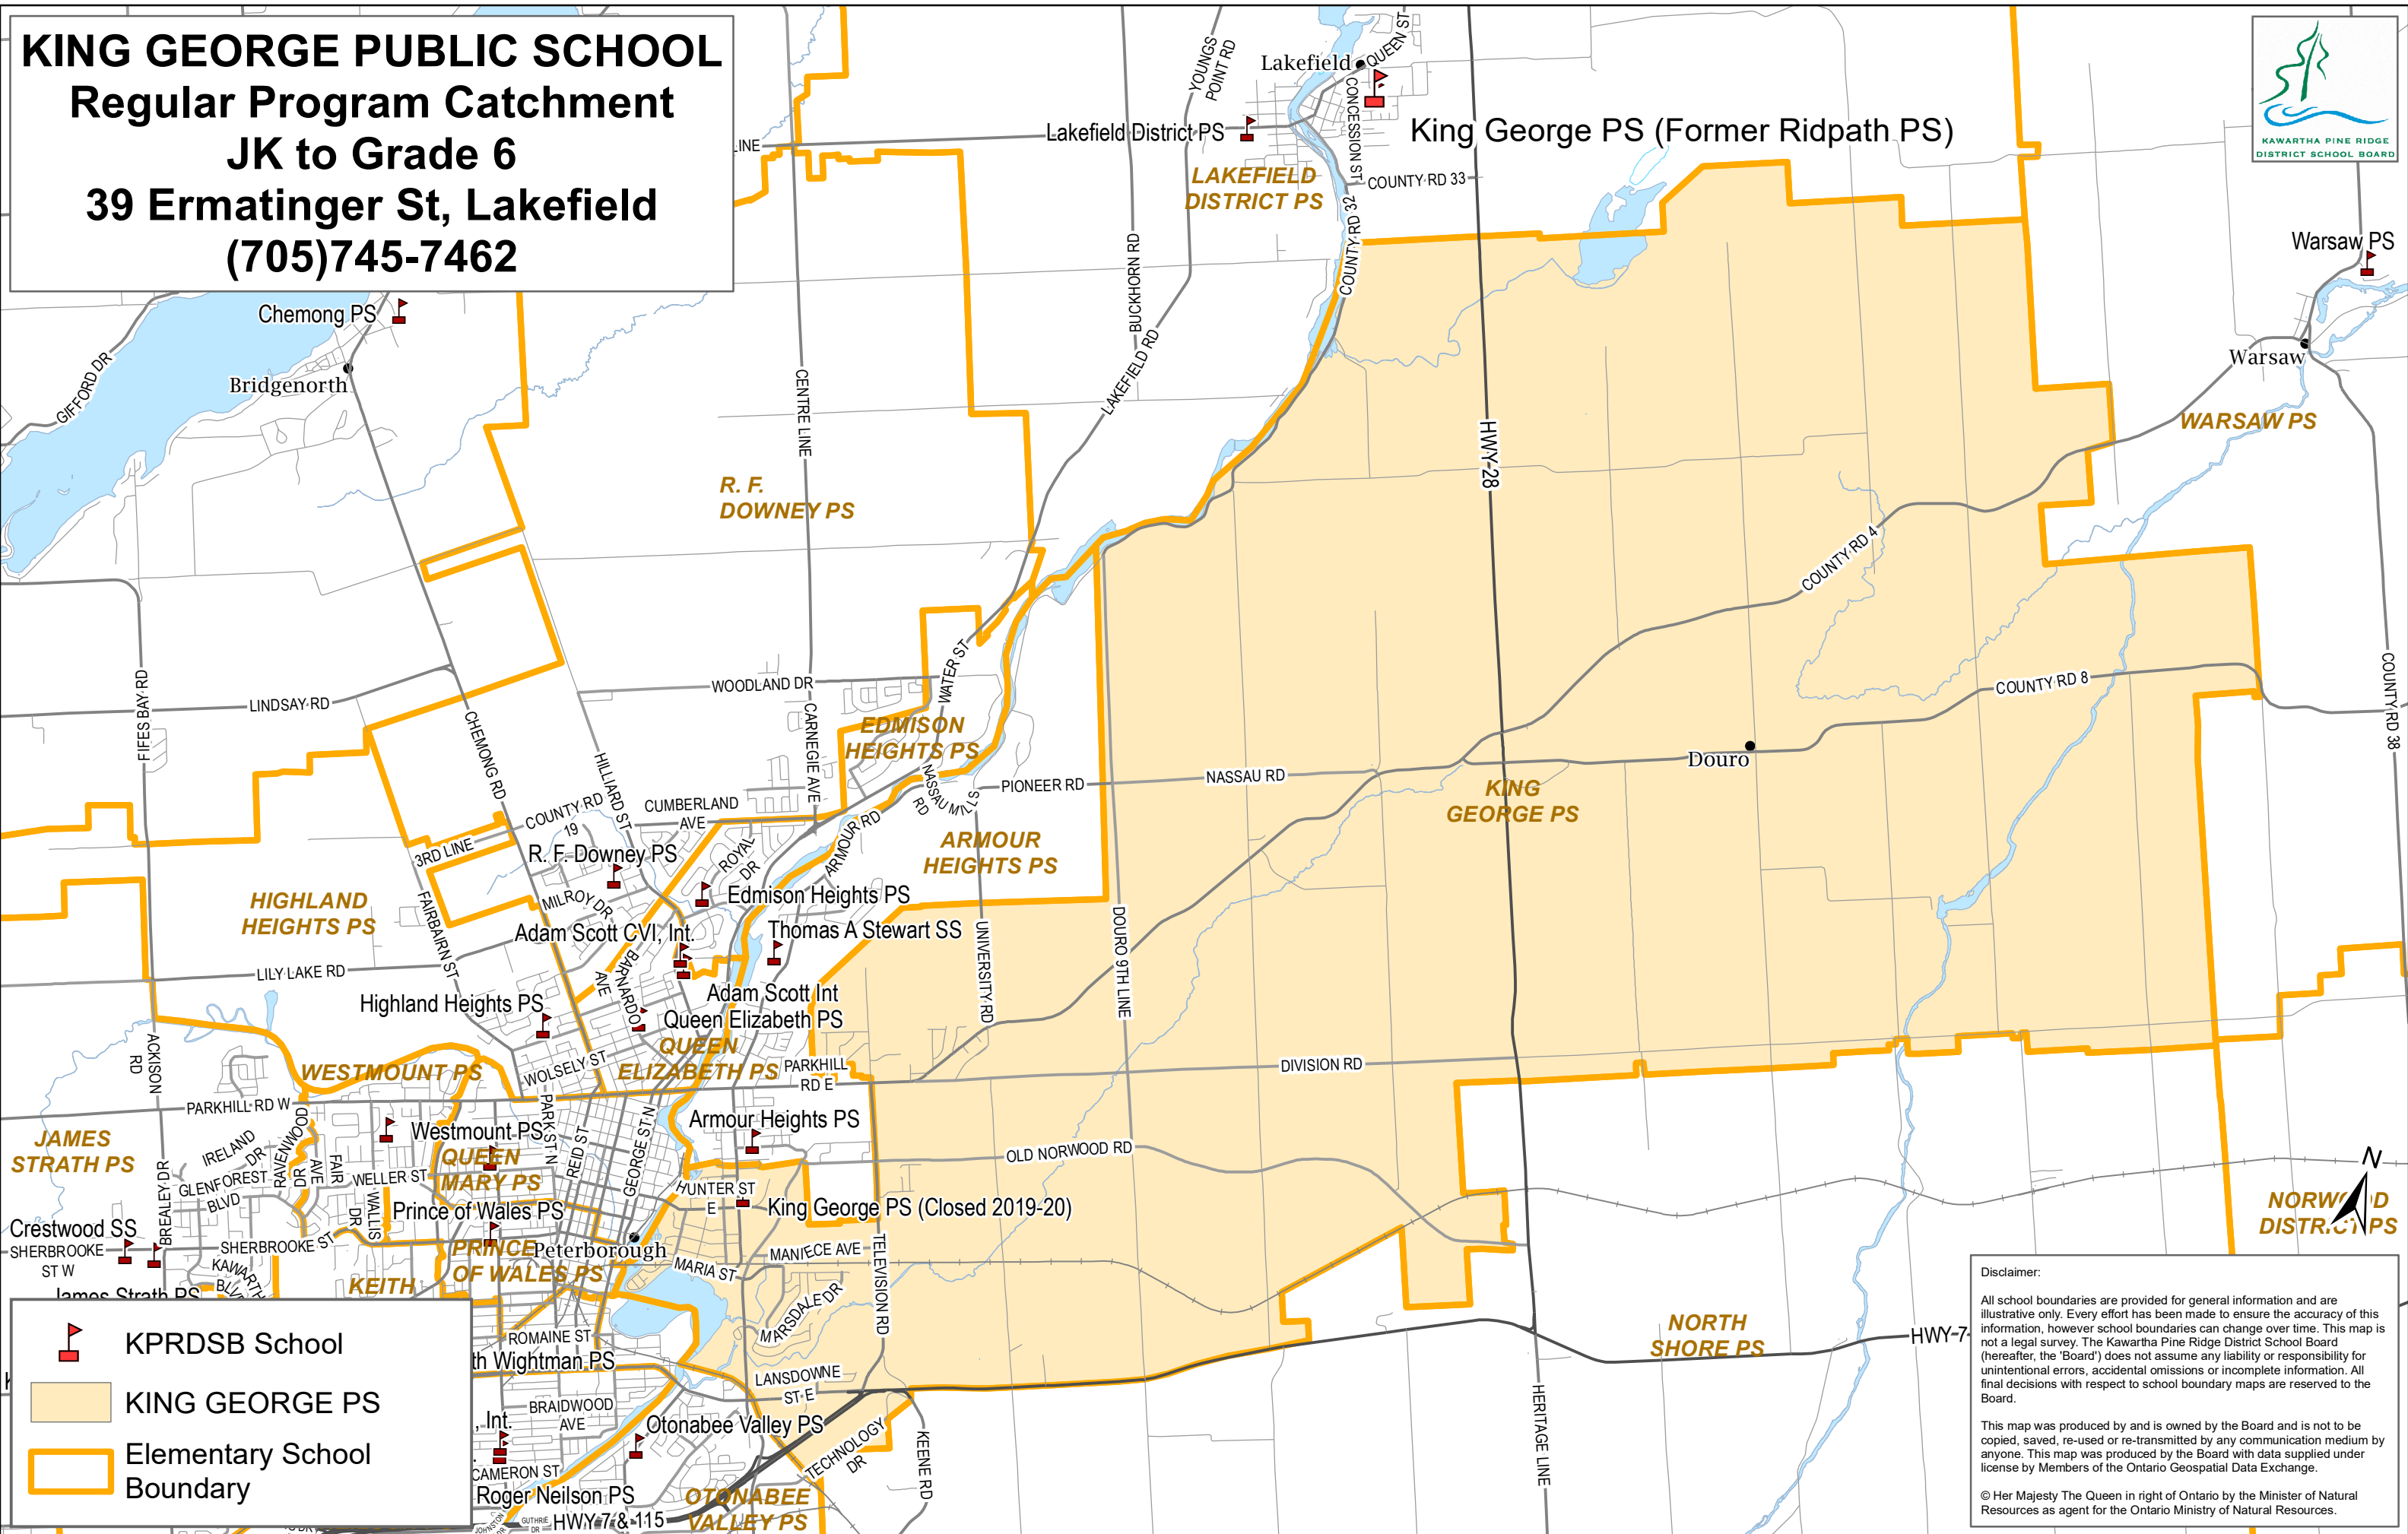

KING GEORGE PUBLIC SCHOOL
Regular Program Catchment
JK to Grade 6
39 Ermatinger St, Lakefield
(705)745-7462

-  KPRDSB School
-  KING GEORGE PS
-  Elementary School Boundary

Disclaimer:
 All school boundaries are provided for general information and are illustrative only. Every effort has been made to ensure the accuracy of this information, however school boundaries can change over time. This map is not a legal survey. The Kawartha Pine Ridge District School Board (hereafter, the 'Board') does not assume any liability or responsibility for unintentional errors, accidental omissions or incomplete information. All final decisions with respect to school boundary maps are reserved to the Board.

This map was produced by and is owned by the Board and is not to be copied, saved, re-used or re-transmitted by any communication medium by anyone. This map was produced by the Board with data supplied under license by Members of the Ontario Geospatial Data Exchange.