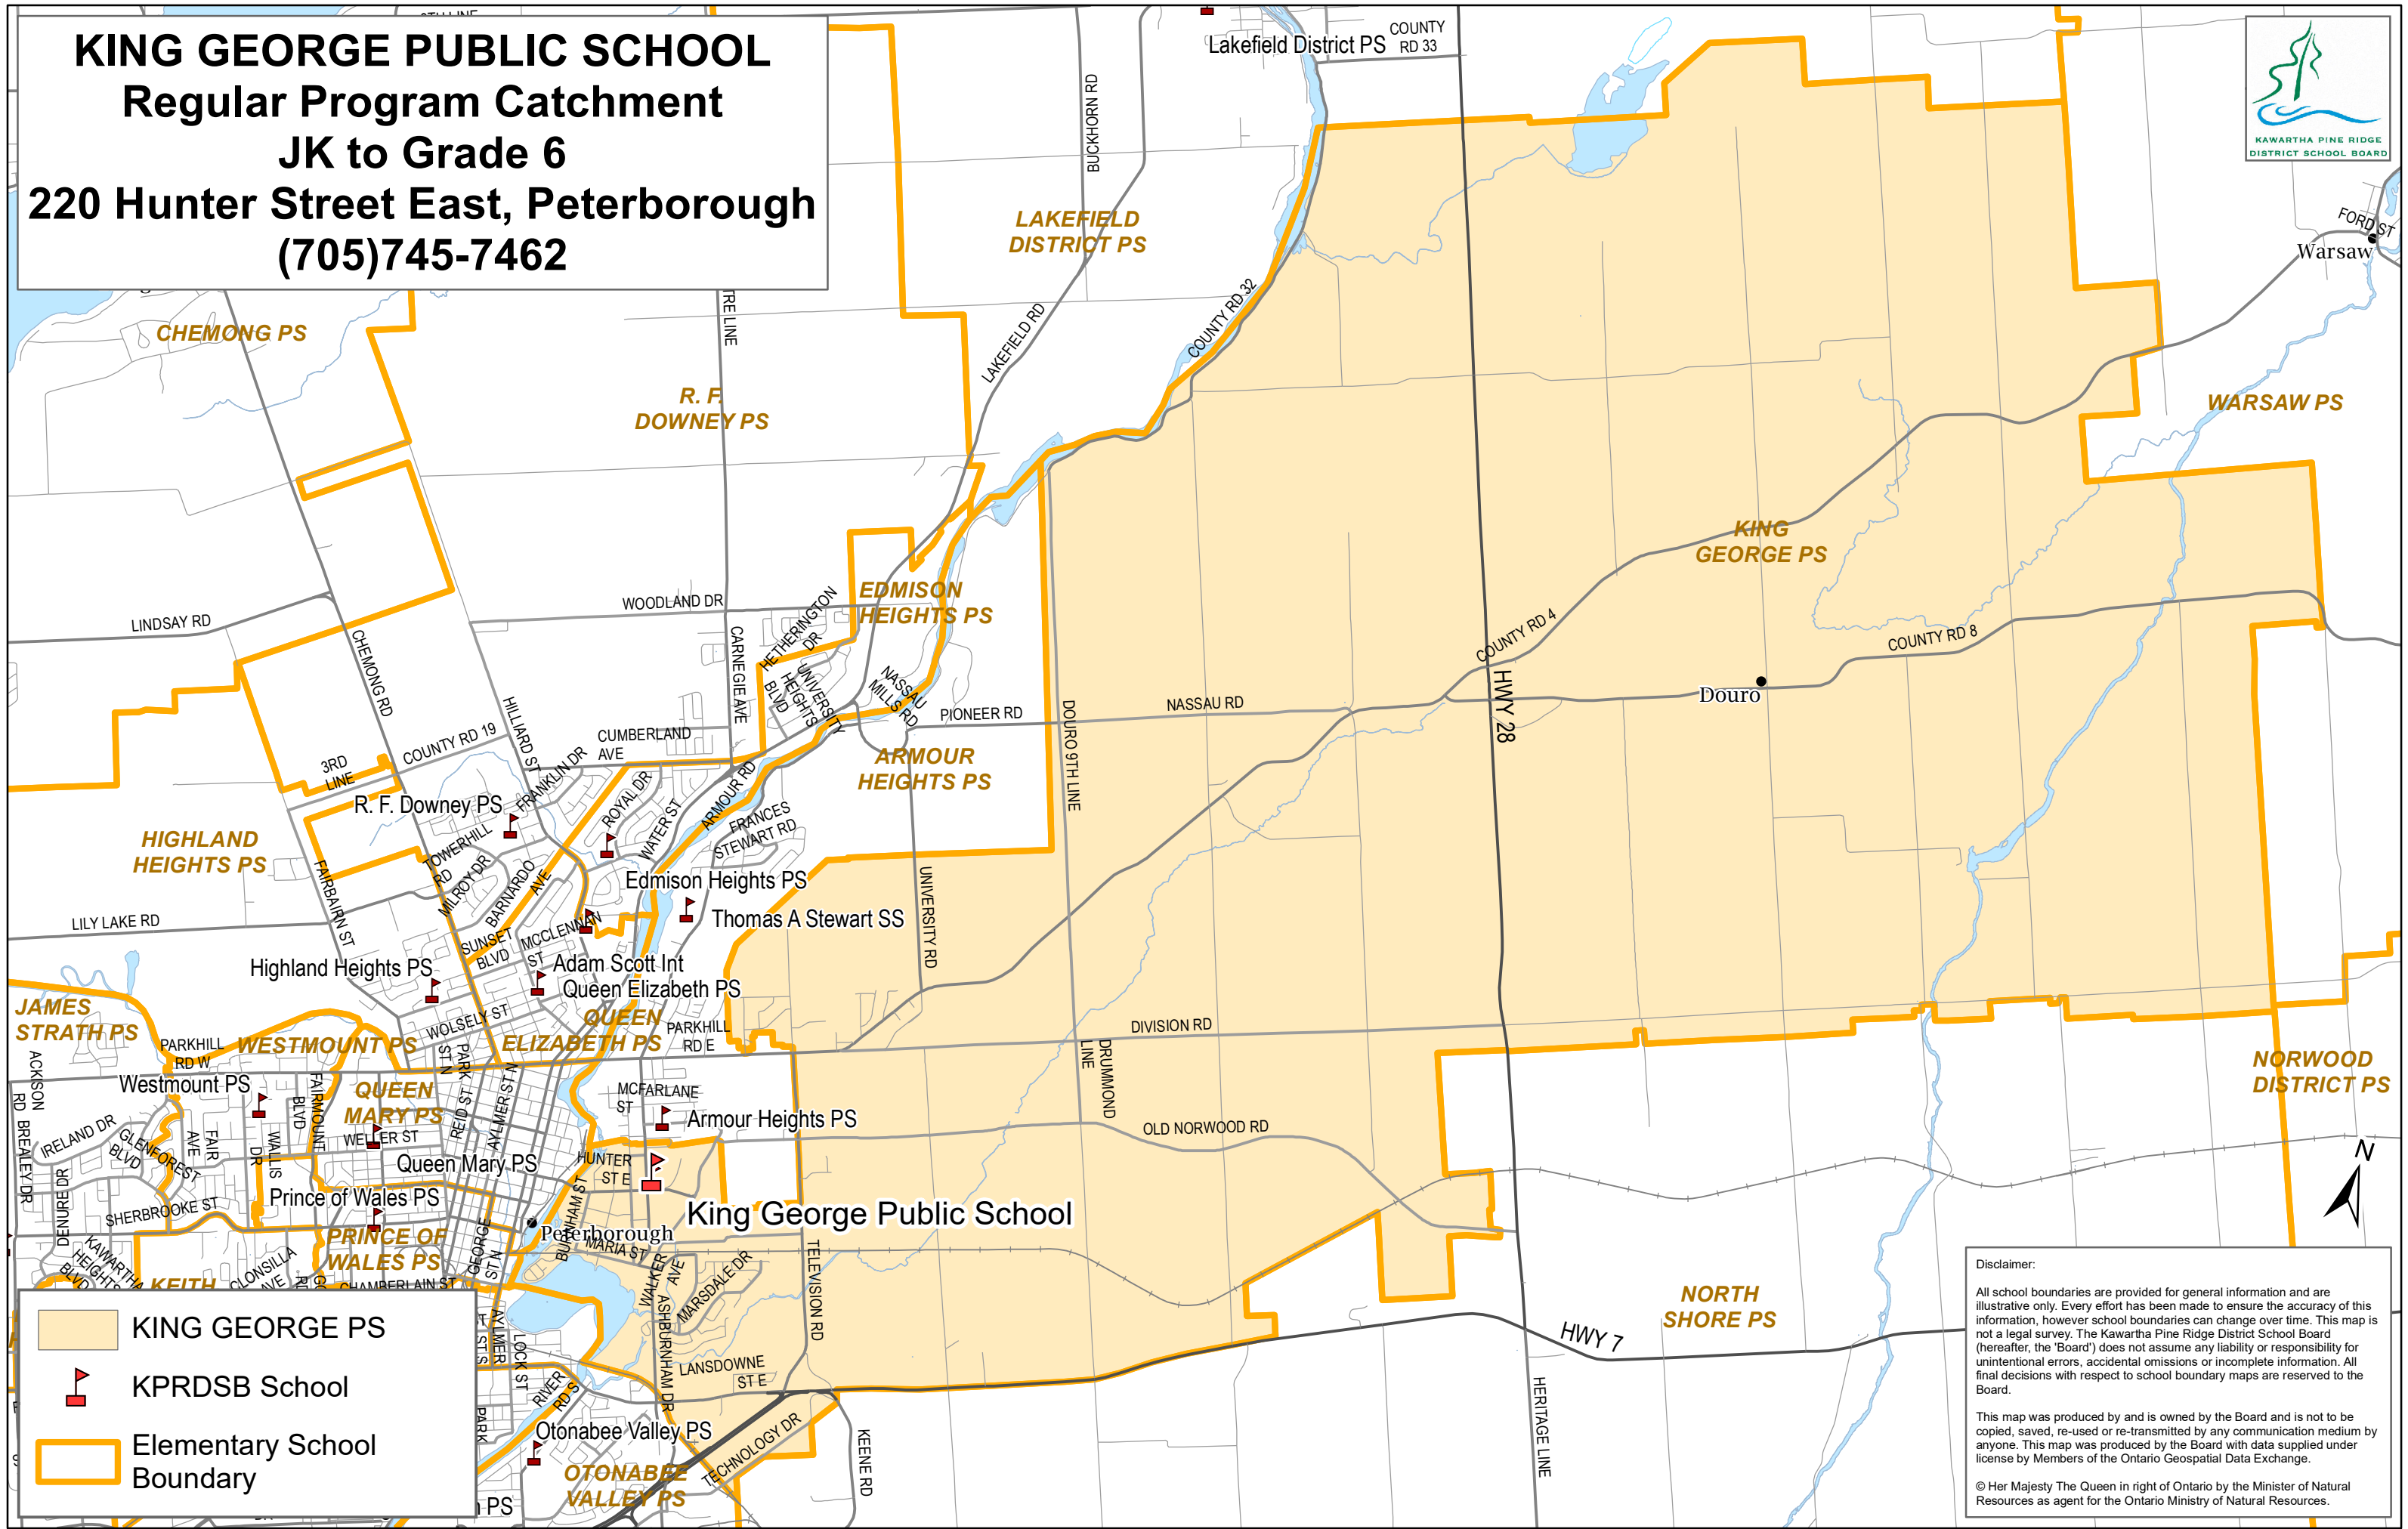

# KING GEORGE PUBLIC SCHOOL Regular Program Catchment JK to Grade 6

220 Hunter Street East, Peterborough  
(705)745-7462

- KING GEORGE PS
- KPRDSB School
- Elementary School Boundary

**Disclaimer:**  
All school boundaries are provided for general information and are illustrative only. Every effort has been made to ensure the accuracy of this information, however school boundaries can change over time. This map is not a legal survey. The Kawartha Pine Ridge District School Board (hereafter, the 'Board') does not assume any liability or responsibility for unintentional errors, accidental omissions or incomplete information. All final decisions with respect to school boundary maps are reserved to the Board.

This map was produced by and is owned by the Board and is not to be copied, saved, re-used or re-transmitted by any communication medium by anyone. This map was produced by the Board with data supplied under license by Members of the Ontario Geospatial Data Exchange.