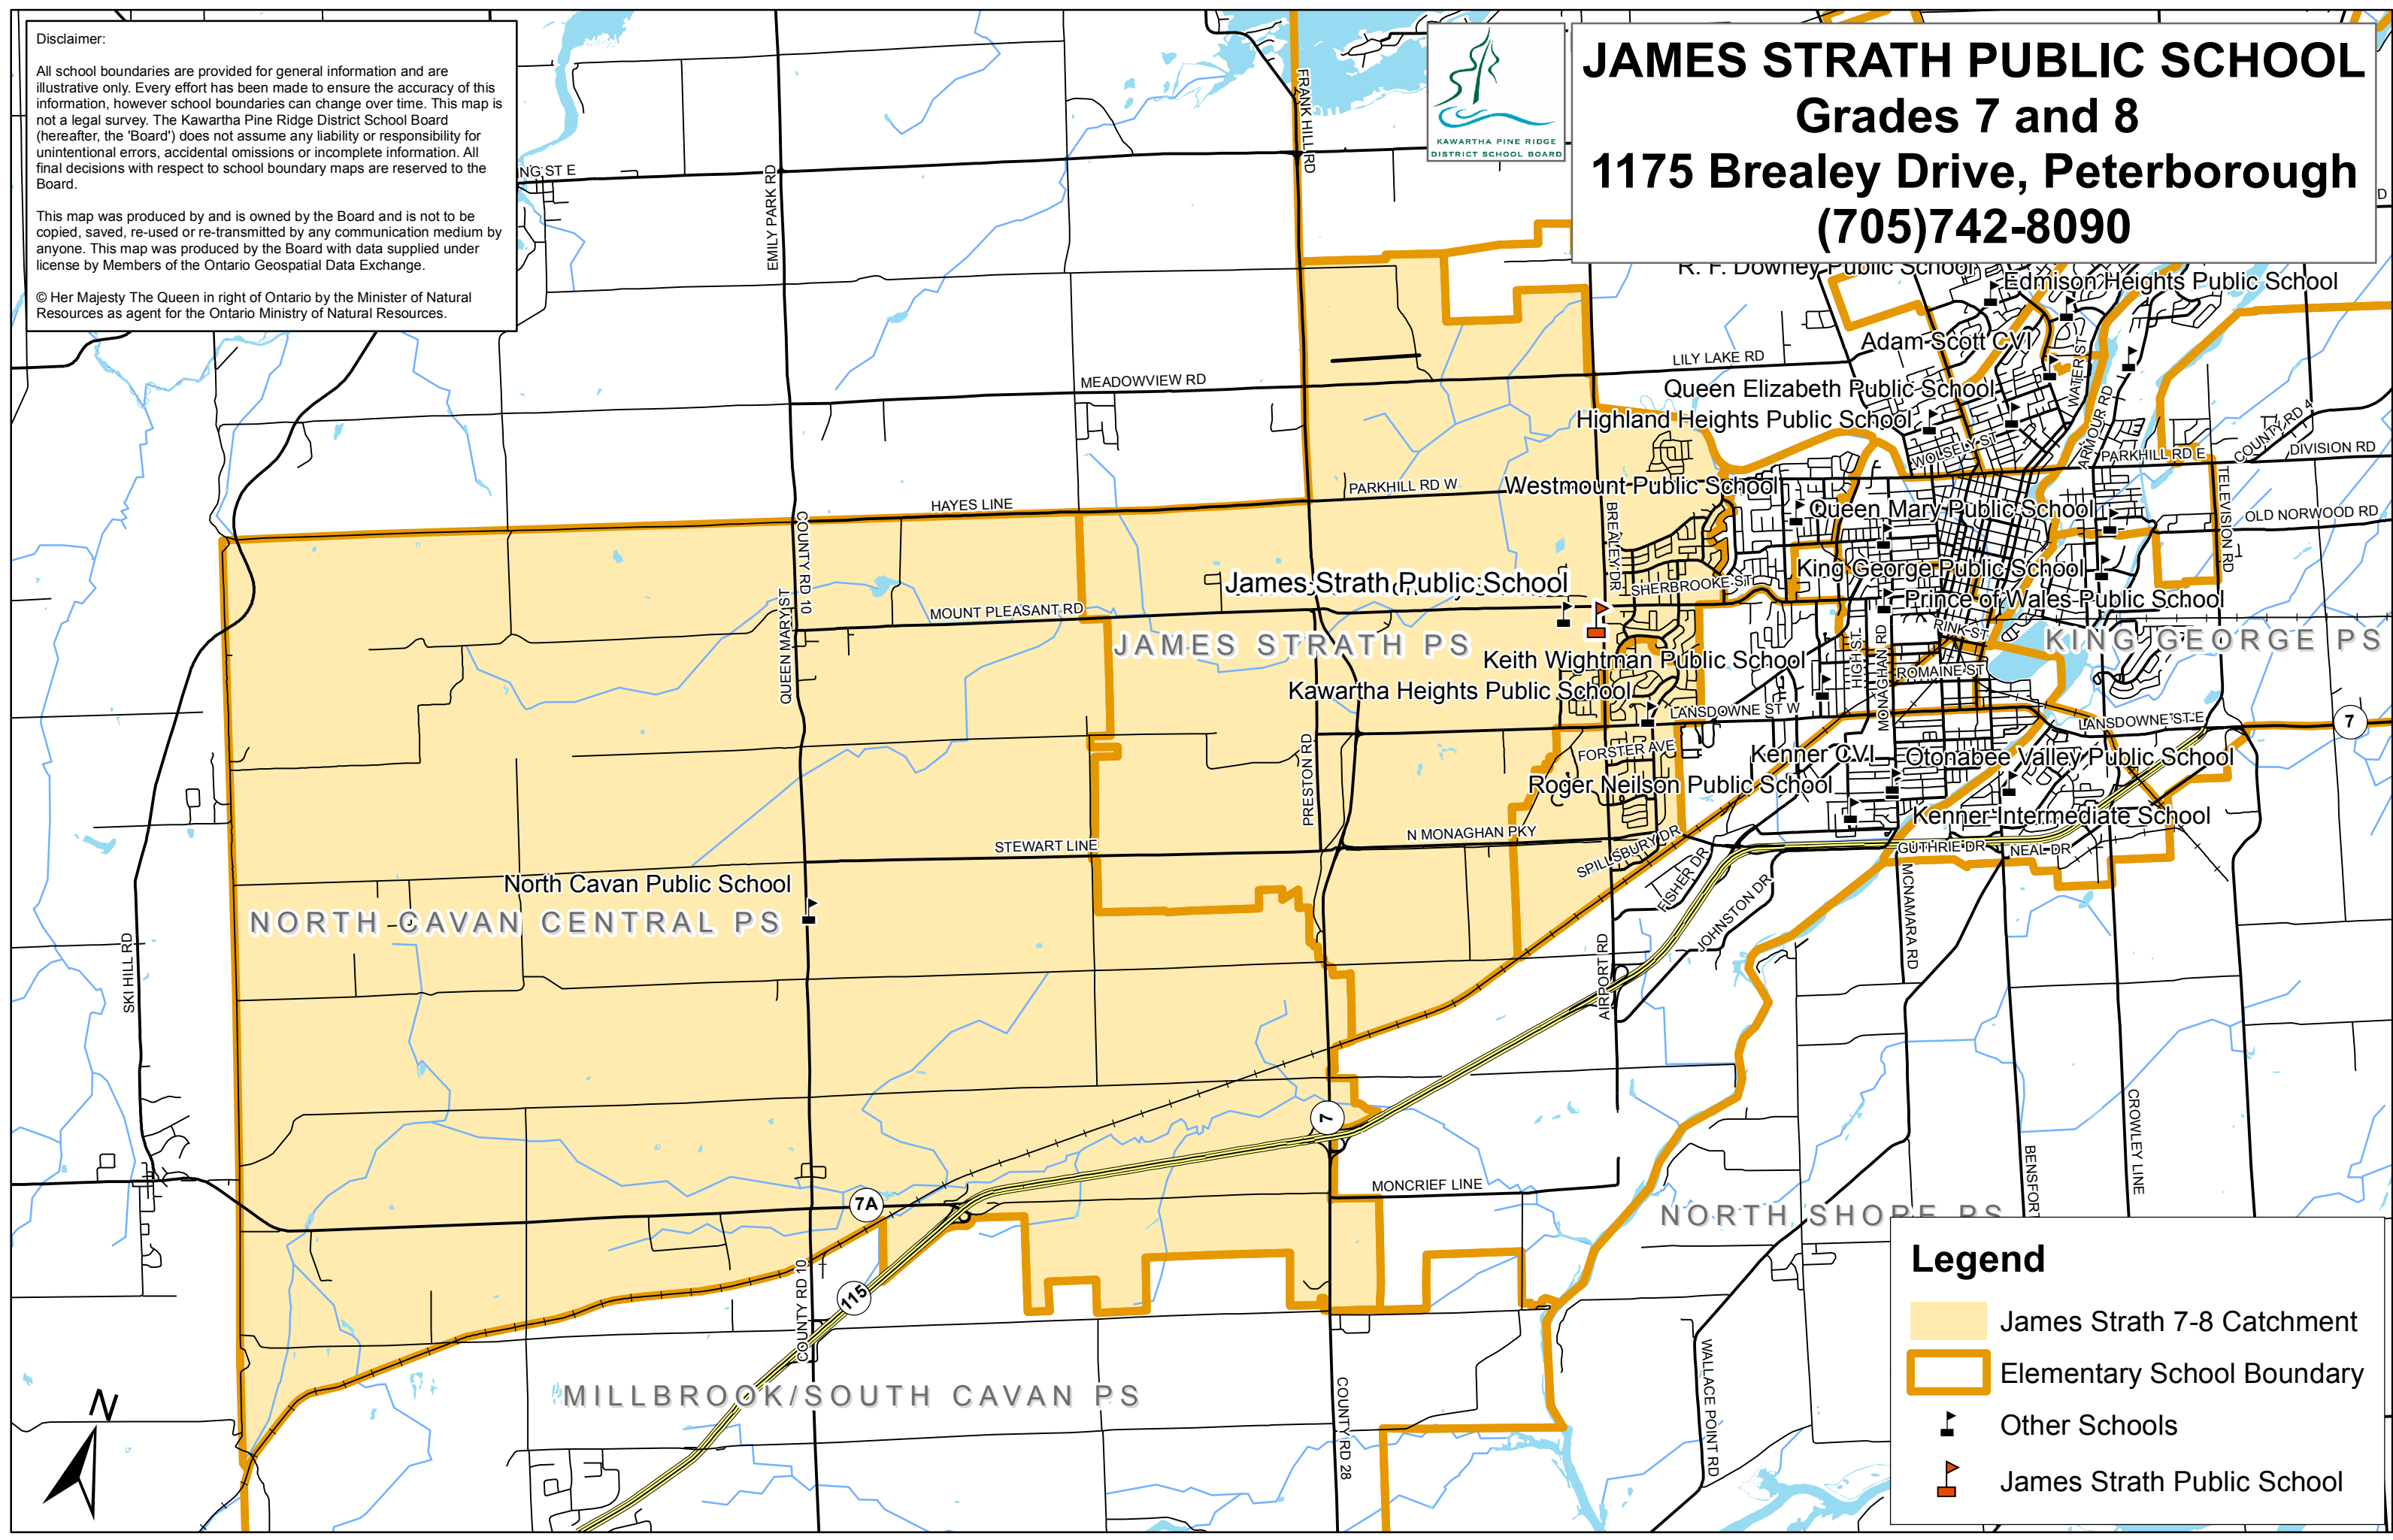

Disclaimer:

All school boundaries are provided for general information and are illustrative only. Every effort has been made to ensure the accuracy of this information, however school boundaries can change over time. This map is not a legal survey. The Kawartha Pine Ridge District School Board (hereafter, the 'Board') does not assume any liability or responsibility for unintentional errors, accidental omissions or incomplete information. All final decisions with respect to school boundary maps are reserved to the Board.

(705)742-8090

Legend

- James Strath 7-8 Catchment
- Elementary School Boundary
- Other Schools
- James Strath Public School