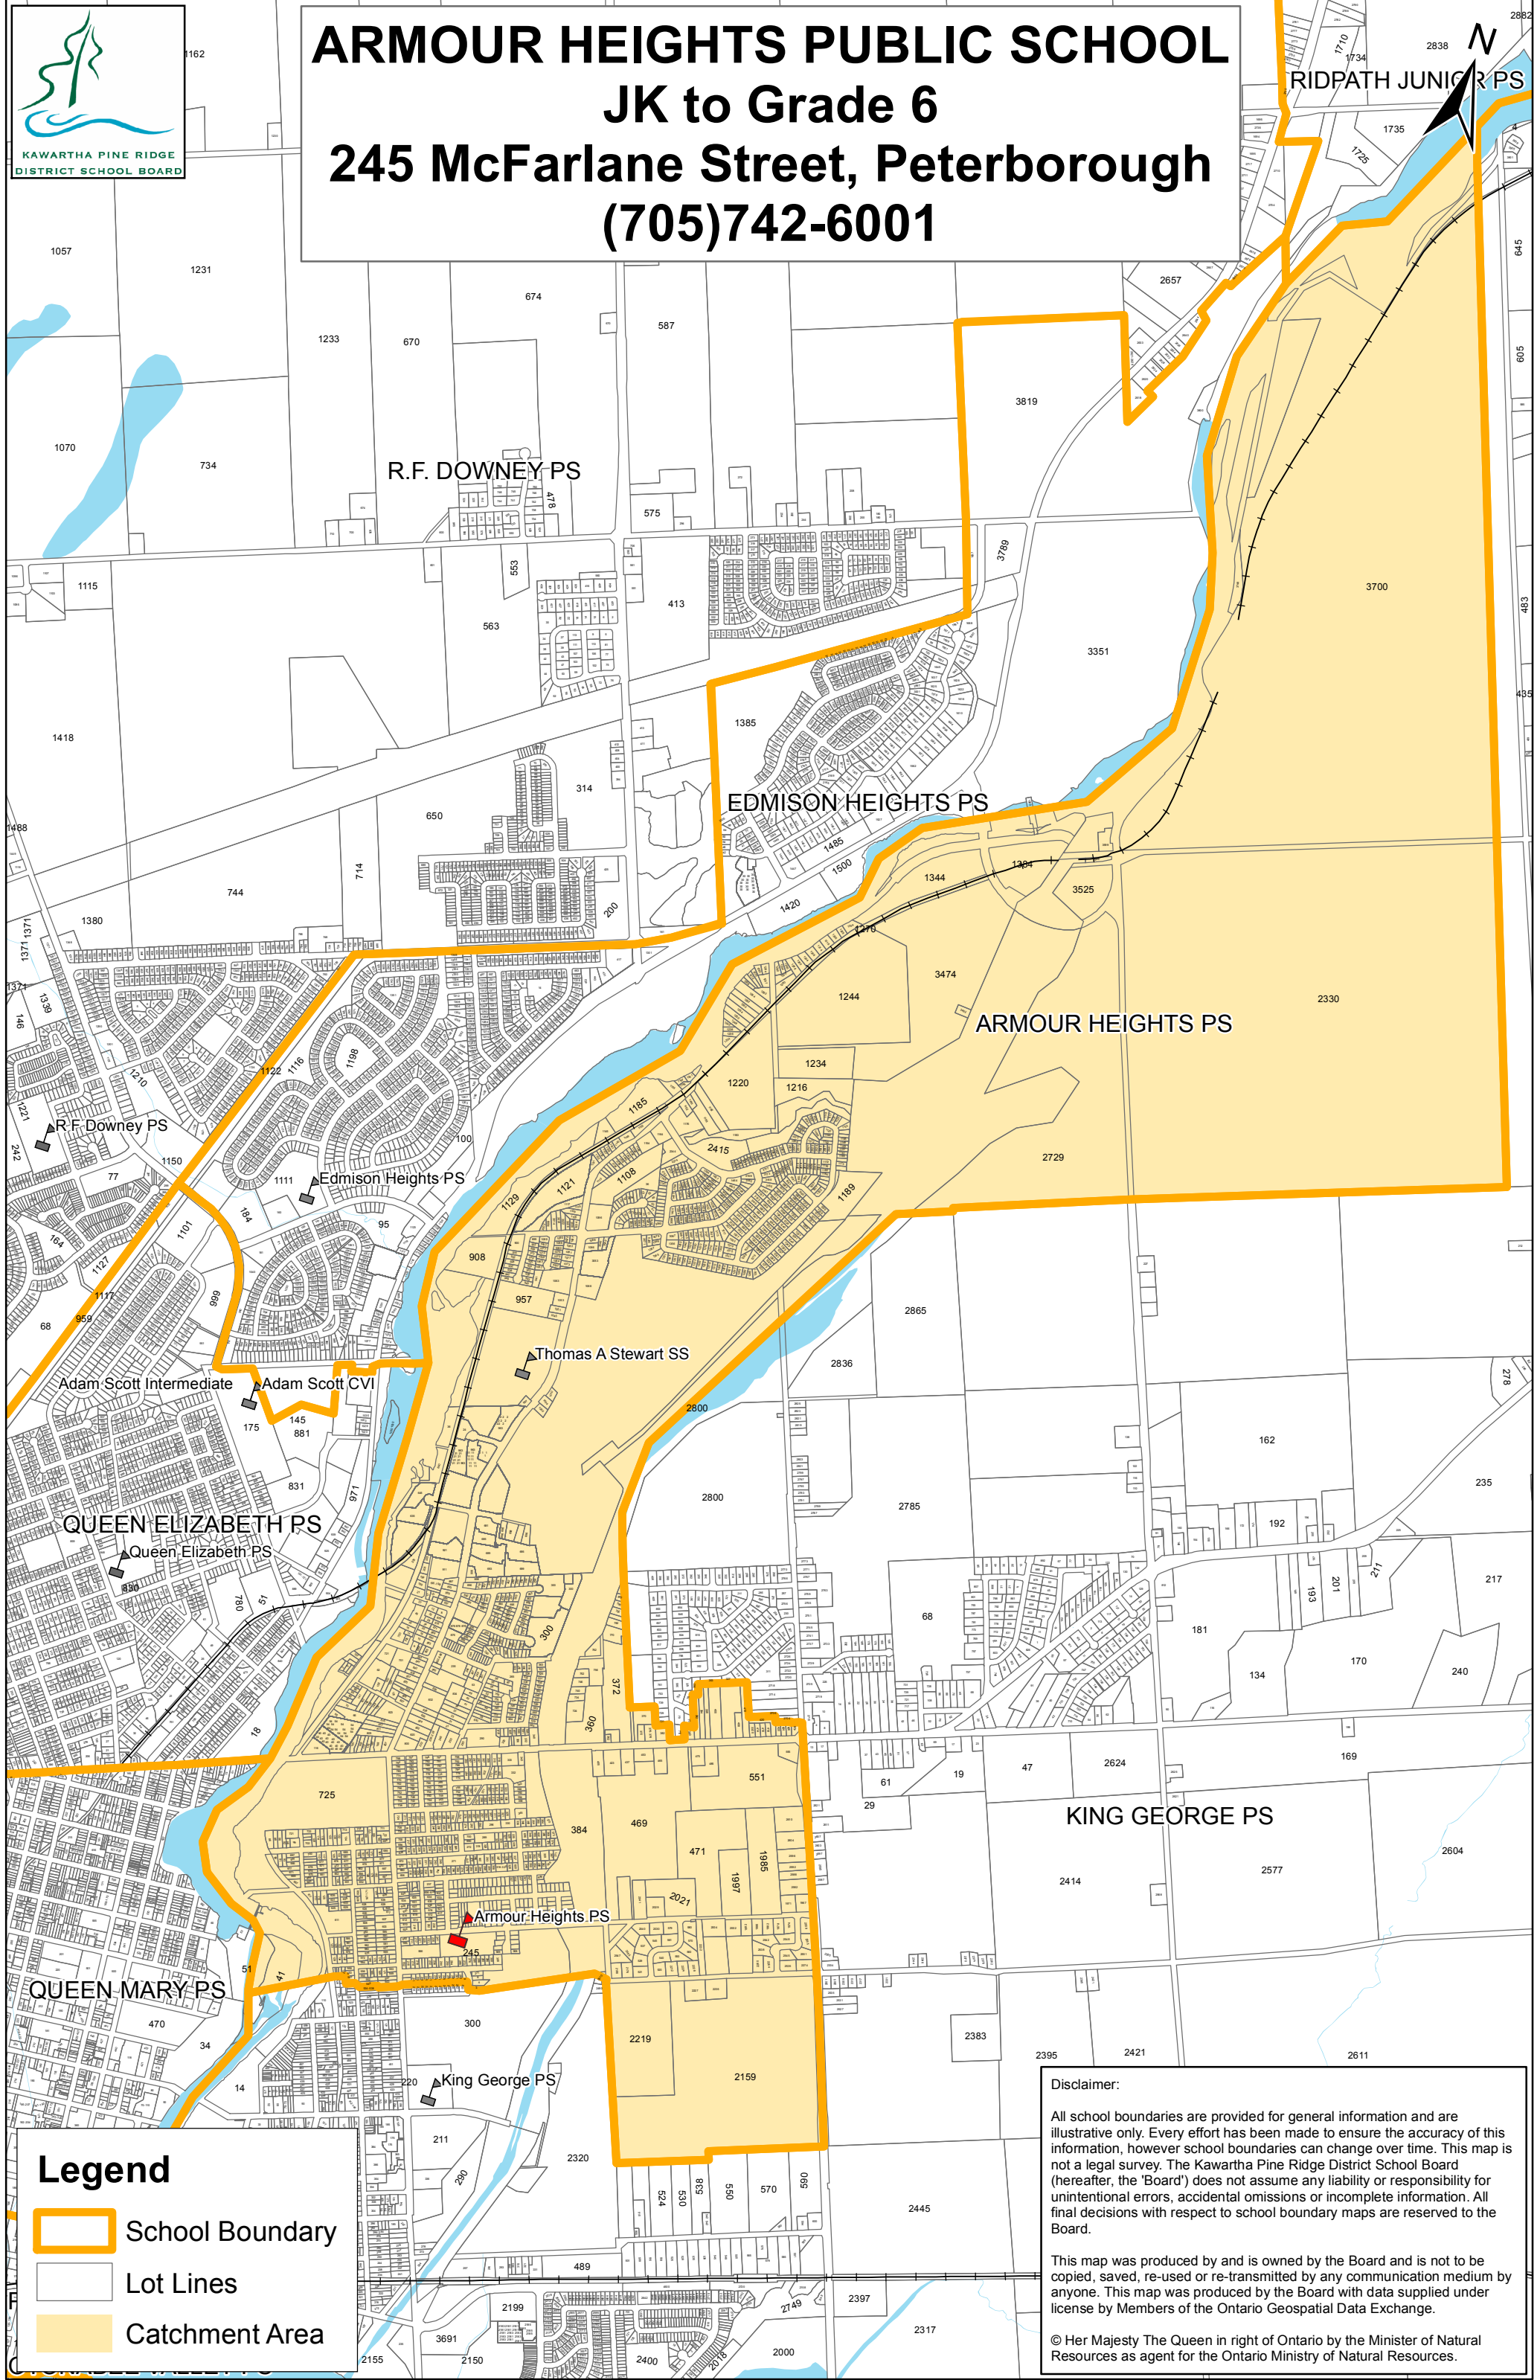

ARMOUR HEIGHTS PUBLIC SCHOOL

JK to Grade 6

245 McFarlane Street, Peterborough

(705)742-6001

RIDPATH JUNIOR PS

Legend

-  School Boundary
-  Lot Lines
-  Catchment Area

Disclaimer:

All school boundaries are provided for general information and are illustrative only. Every effort has been made to ensure the accuracy of this information, however school boundaries can change over time. This map is not a legal survey. The Kawartha Pine Ridge District School Board (hereafter, the 'Board') does not assume any liability or responsibility for unintentional errors, accidental omissions or incomplete information. All final decisions with respect to school boundary maps are reserved to the Board.

This map was produced by and is owned by the Board and is not to be copied, saved, re-used or re-transmitted by any communication medium by anyone. This map was produced by the Board with data supplied under license by Members of the Ontario Geospatial Data Exchange.