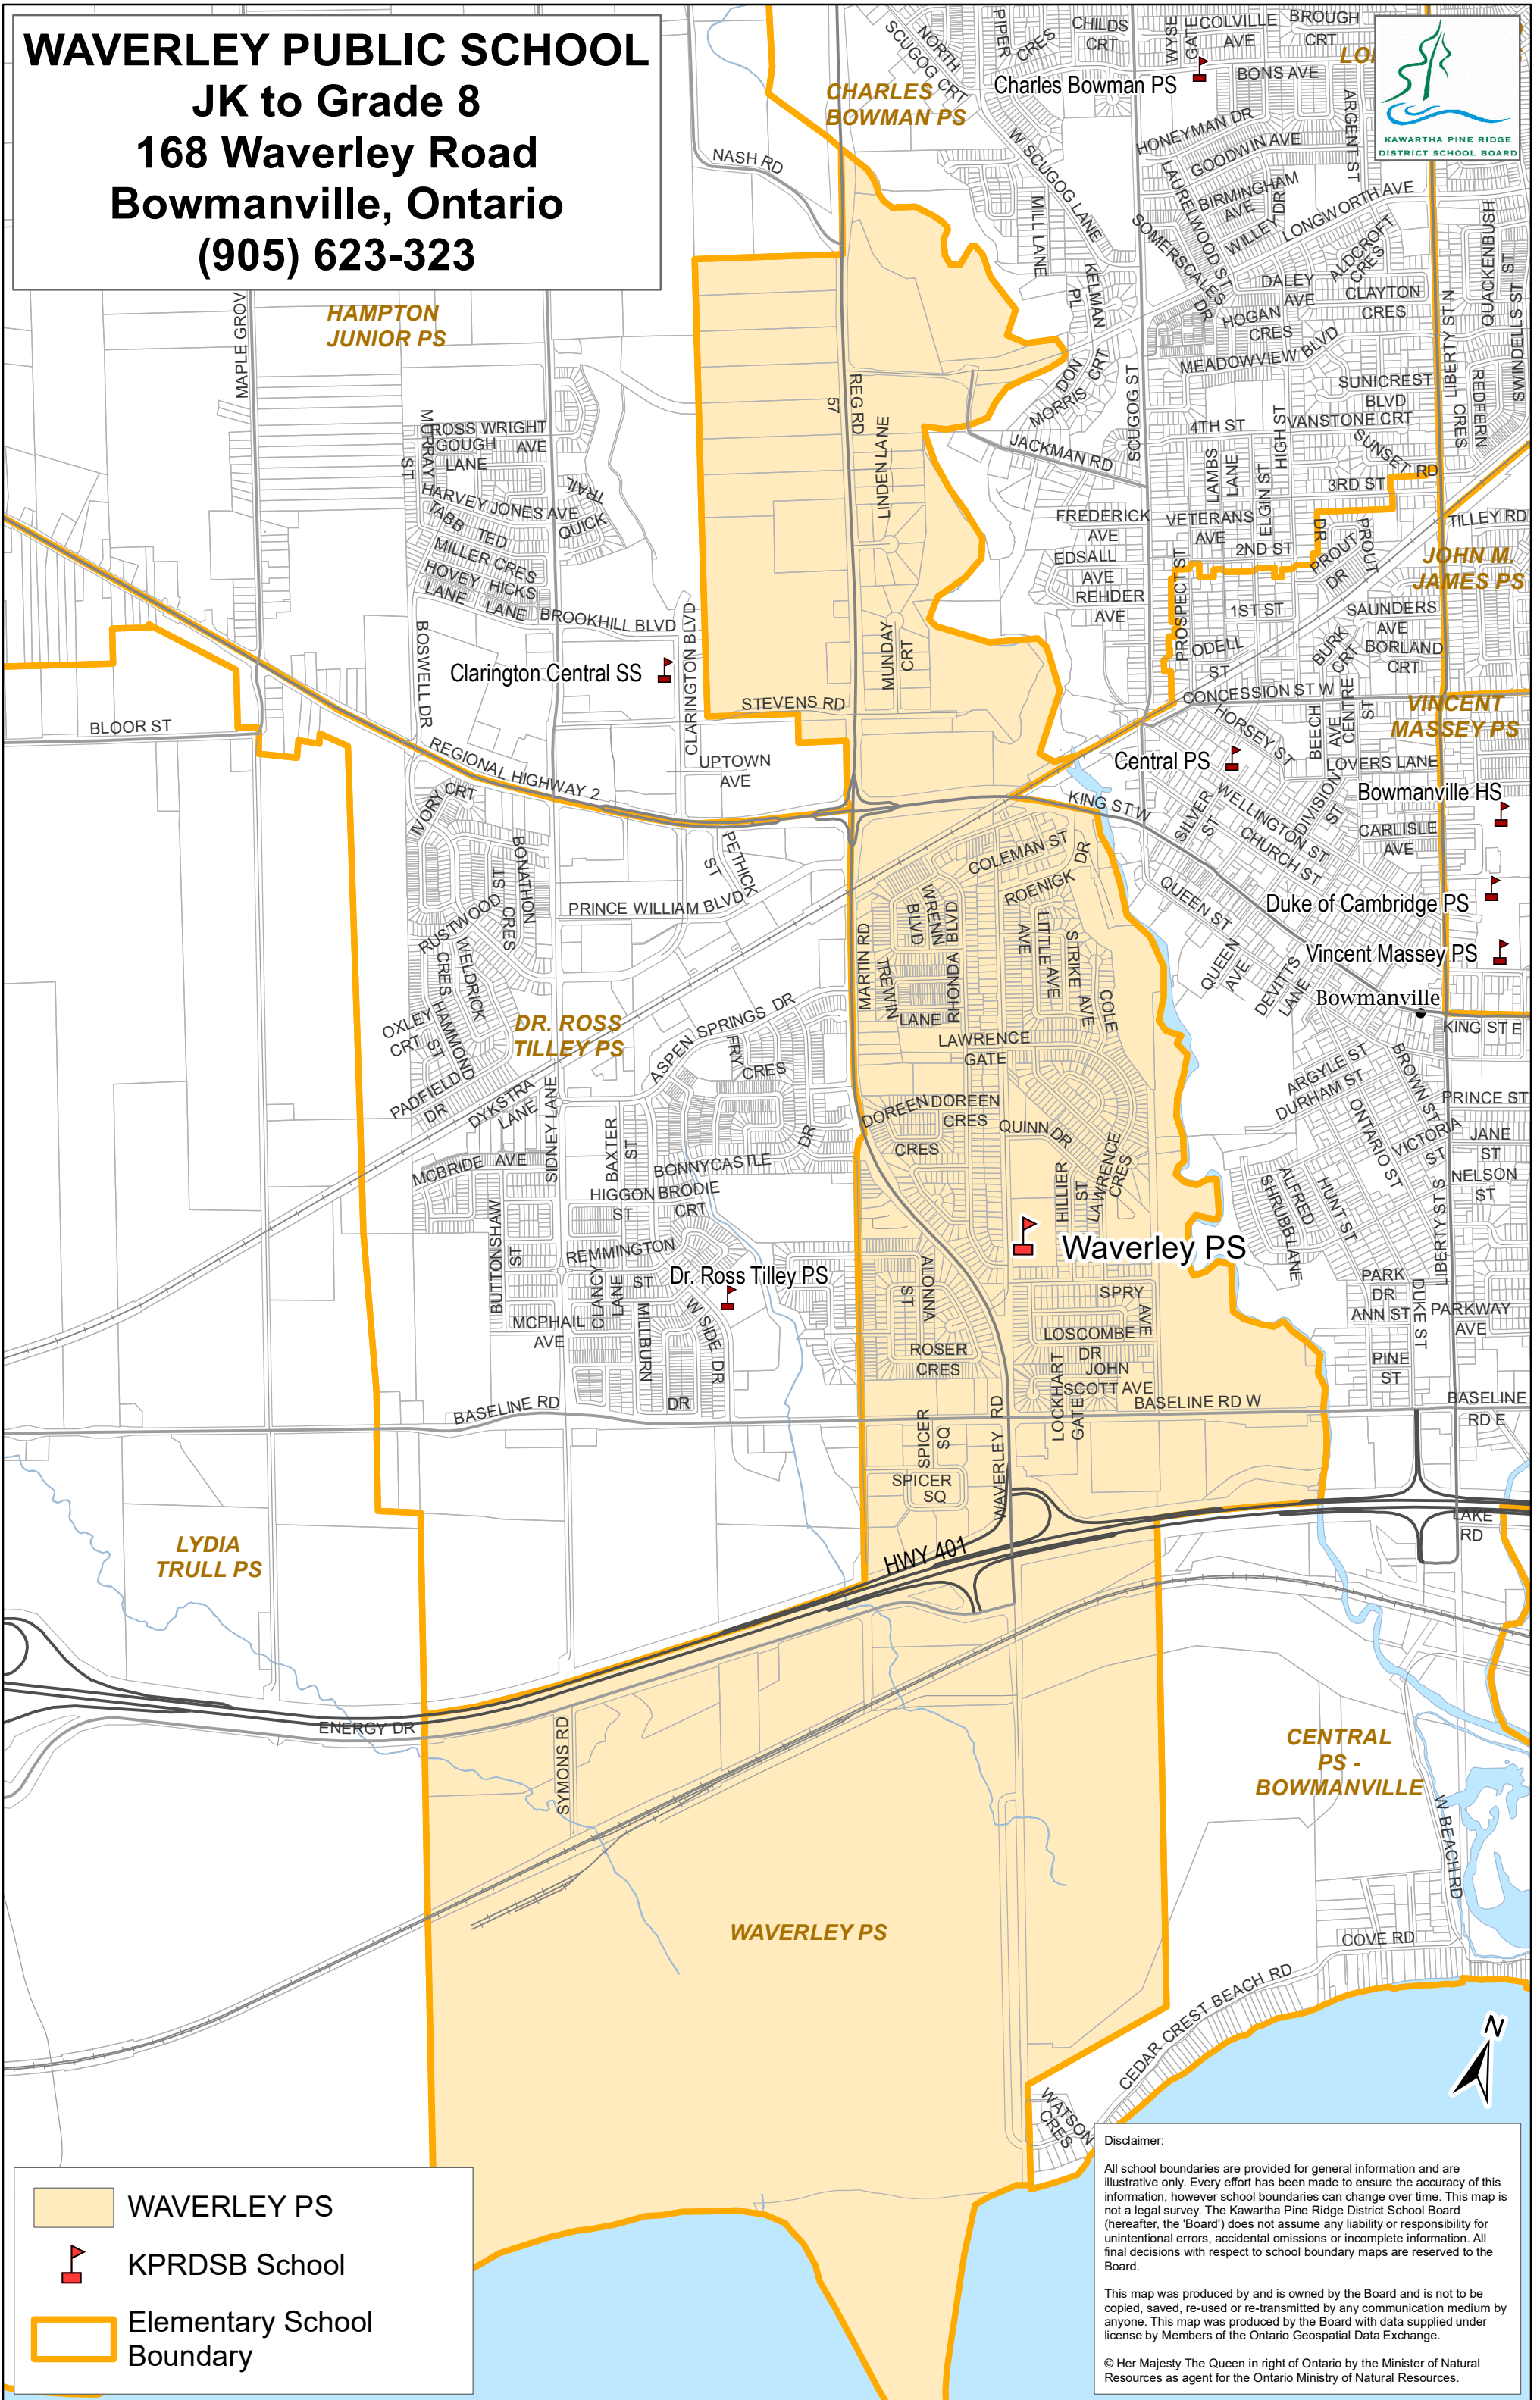

WAVERLEY PUBLIC SCHOOL
JK to Grade 8
168 Waverley Road
Bowmanville, Ontario
(905) 623-323

-  **WAVERLEY PS**
-  **KPRDSB School**
-  **Elementary School Boundary**

Disclaimer:
 All school boundaries are provided for general information and are illustrative only. Every effort has been made to ensure the accuracy of this information, however school boundaries can change over time. This map is not a legal survey. The Kawartha Pine Ridge District School Board (hereafter, the Board) does not assume any liability or responsibility for unintentional errors, accidental omissions or incomplete information. All final decisions with respect to school boundary maps are reserved to the Board.

This map was produced by and is owned by the Board and is not to be copied, saved, re-used or re-transmitted by any communication medium by anyone. This map was produced by the Board with data supplied under license by Members of the Ontario Geospatial Data Exchange.