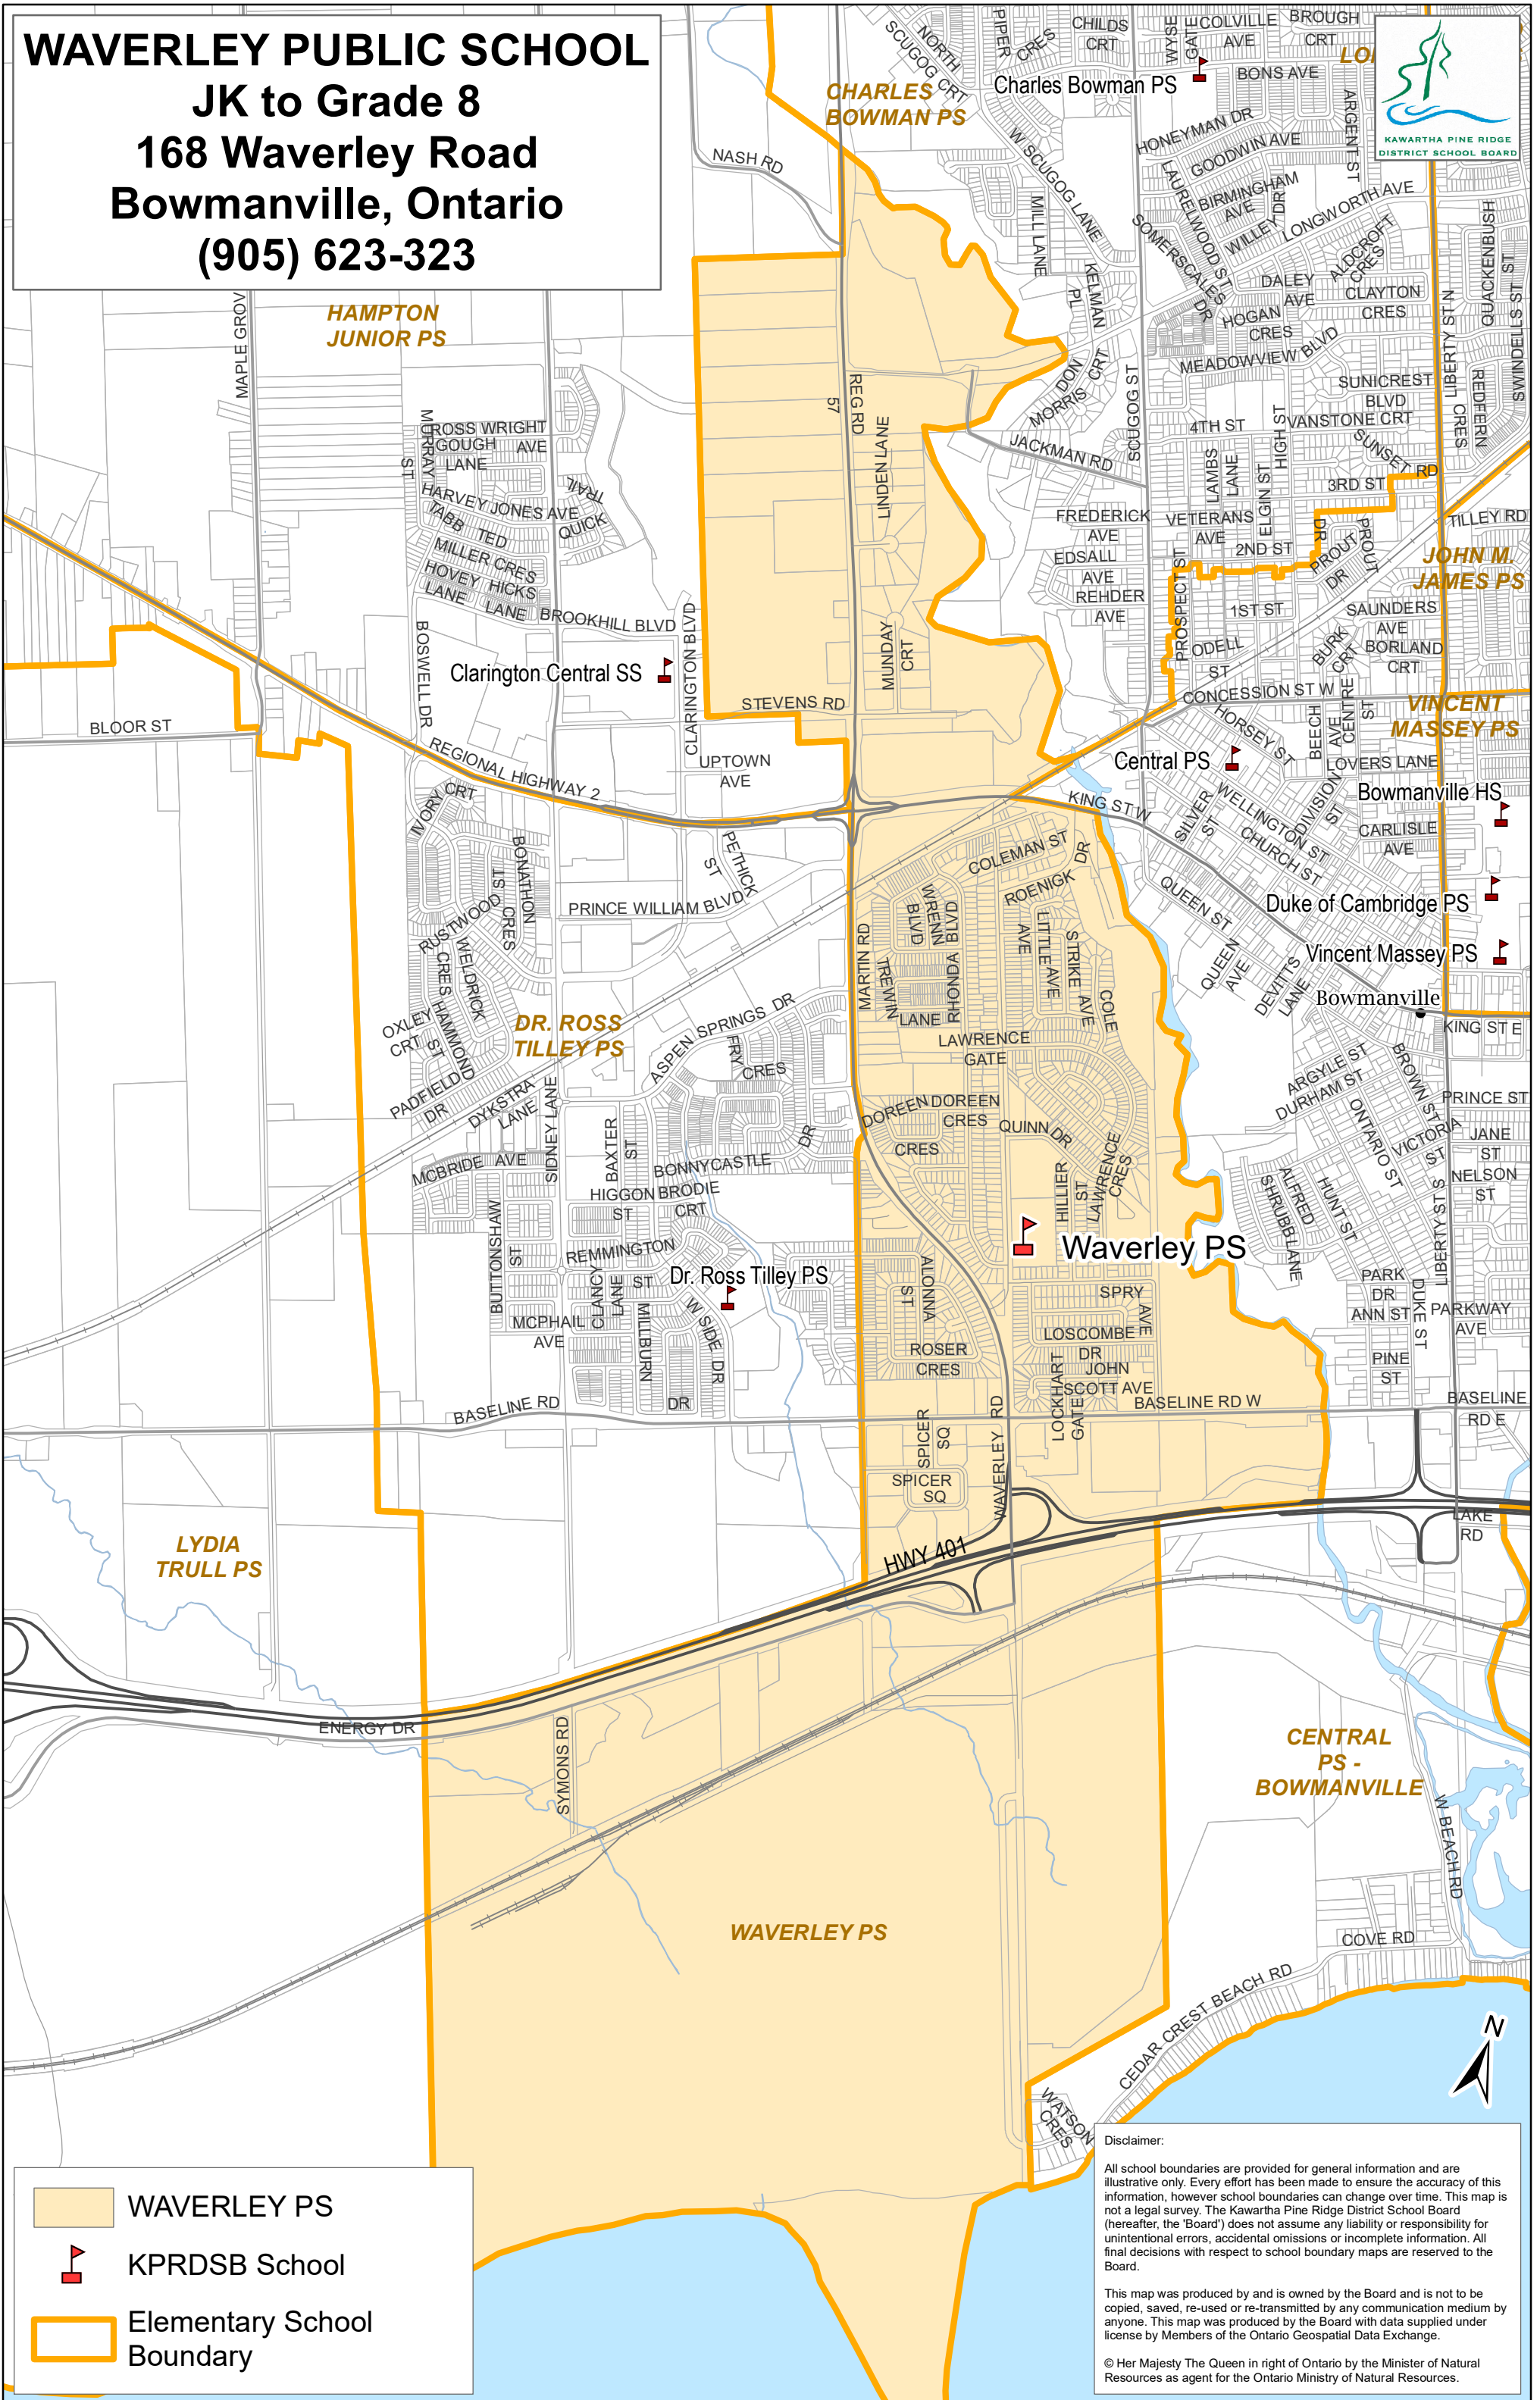

WAVERLEY PUBLIC SCHOOL
JK to Grade 8
168 Waverley Road
Bowmanville, Ontario
(905) 623-323

- WAVERLEY PS
- KPRDSB School
- Elementary School Boundary

Disclaimer:
 All school boundaries are provided for general information and are illustrative only. Every effort has been made to ensure the accuracy of this information, however school boundaries can change over time. This map is not a legal survey. The Kawartha Pine Ridge District School Board (hereafter, the Board) does not assume any liability or responsibility for unintentional errors, accidental omissions or incomplete information. All final decisions with respect to school boundary maps are reserved to the Board.

This map was produced by and is owned by the Board and is not to be copied, saved, re-used or re-transmitted by any communication medium by anyone. This map was produced by the Board with data supplied under license by Members of the Ontario Geospatial Data Exchange.