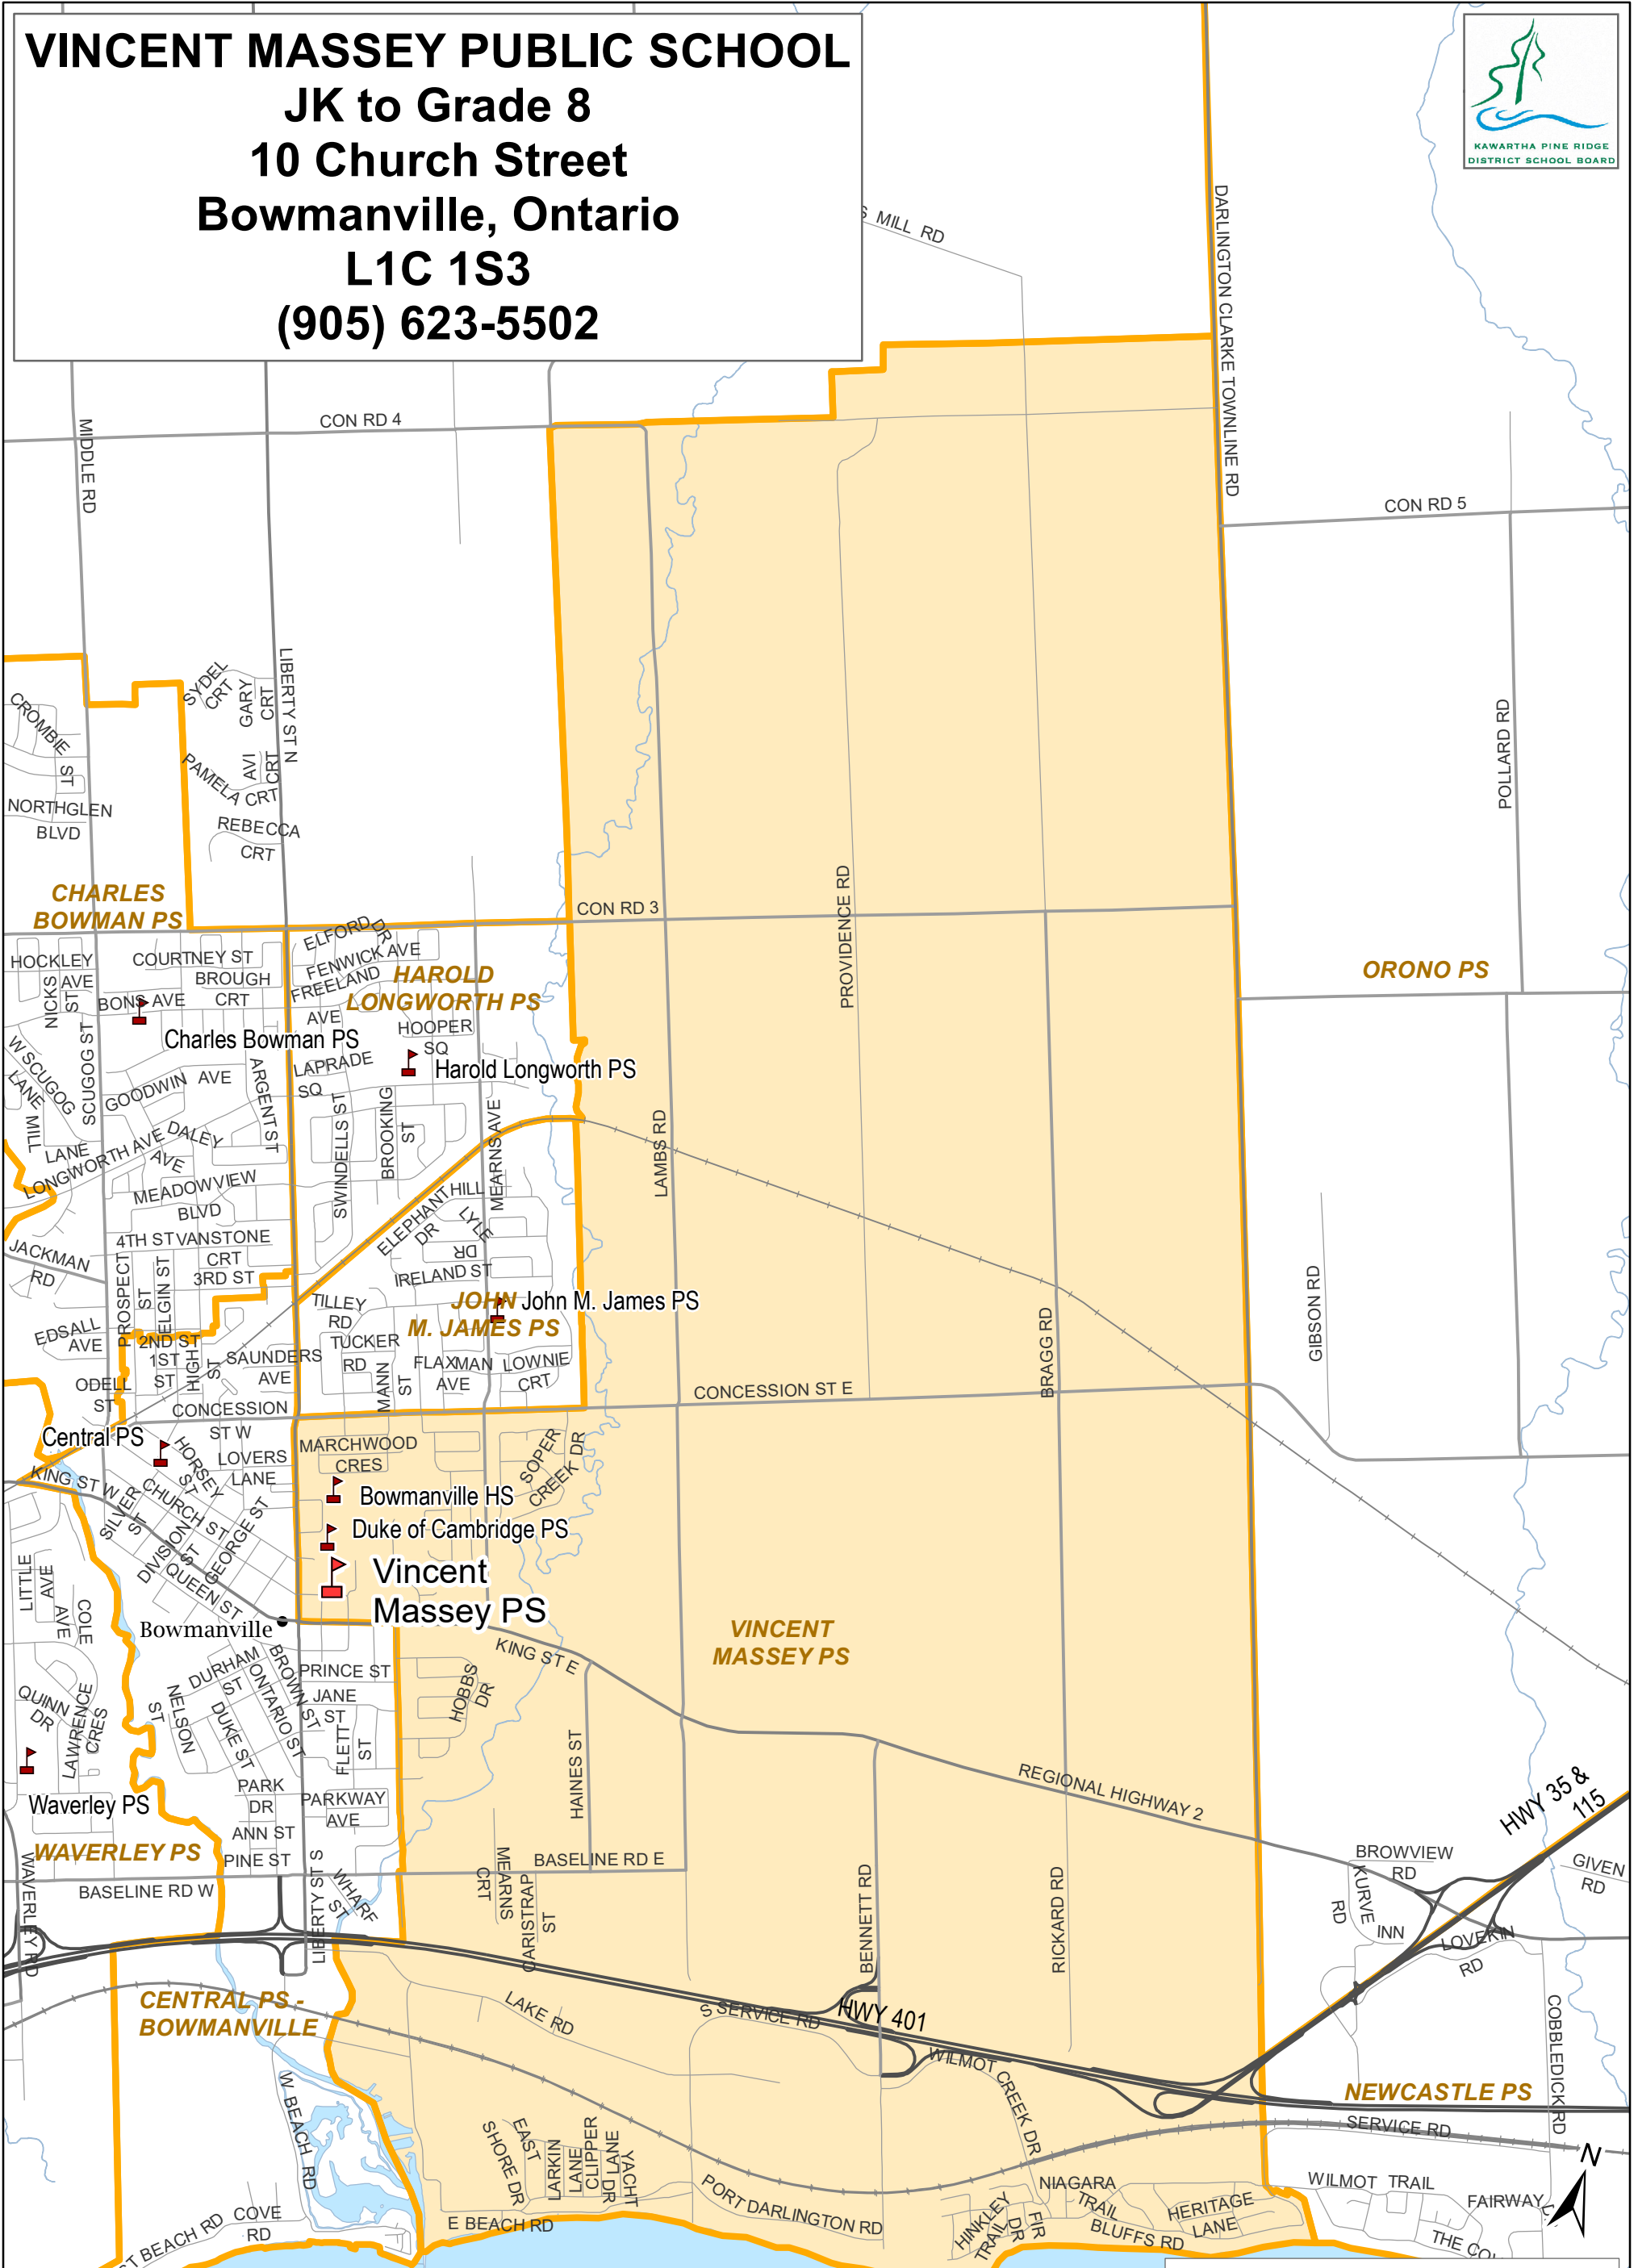

**VINCENT MASSEY PUBLIC SCHOOL**  
**JK to Grade 8**  
**10 Church Street**  
**Bowmanville, Ontario**  
**L1C 1S3**  
**(905) 623-5502**

- VINCENT MASSEY PS
- KPRDSB School
- Elementary School Boundary

**Disclaimer:**  
 All school boundaries are provided for general information and are illustrative only. Every effort has been made to ensure the accuracy of this information, however school boundaries can change over time. This map is not a legal survey. The Kawartha Pine Ridge District School Board (hereafter, the "Board") does not assume any liability or responsibility for unintentional errors, accidental omissions or incomplete information. All final decisions with respect to school boundary maps are reserved to the Board.