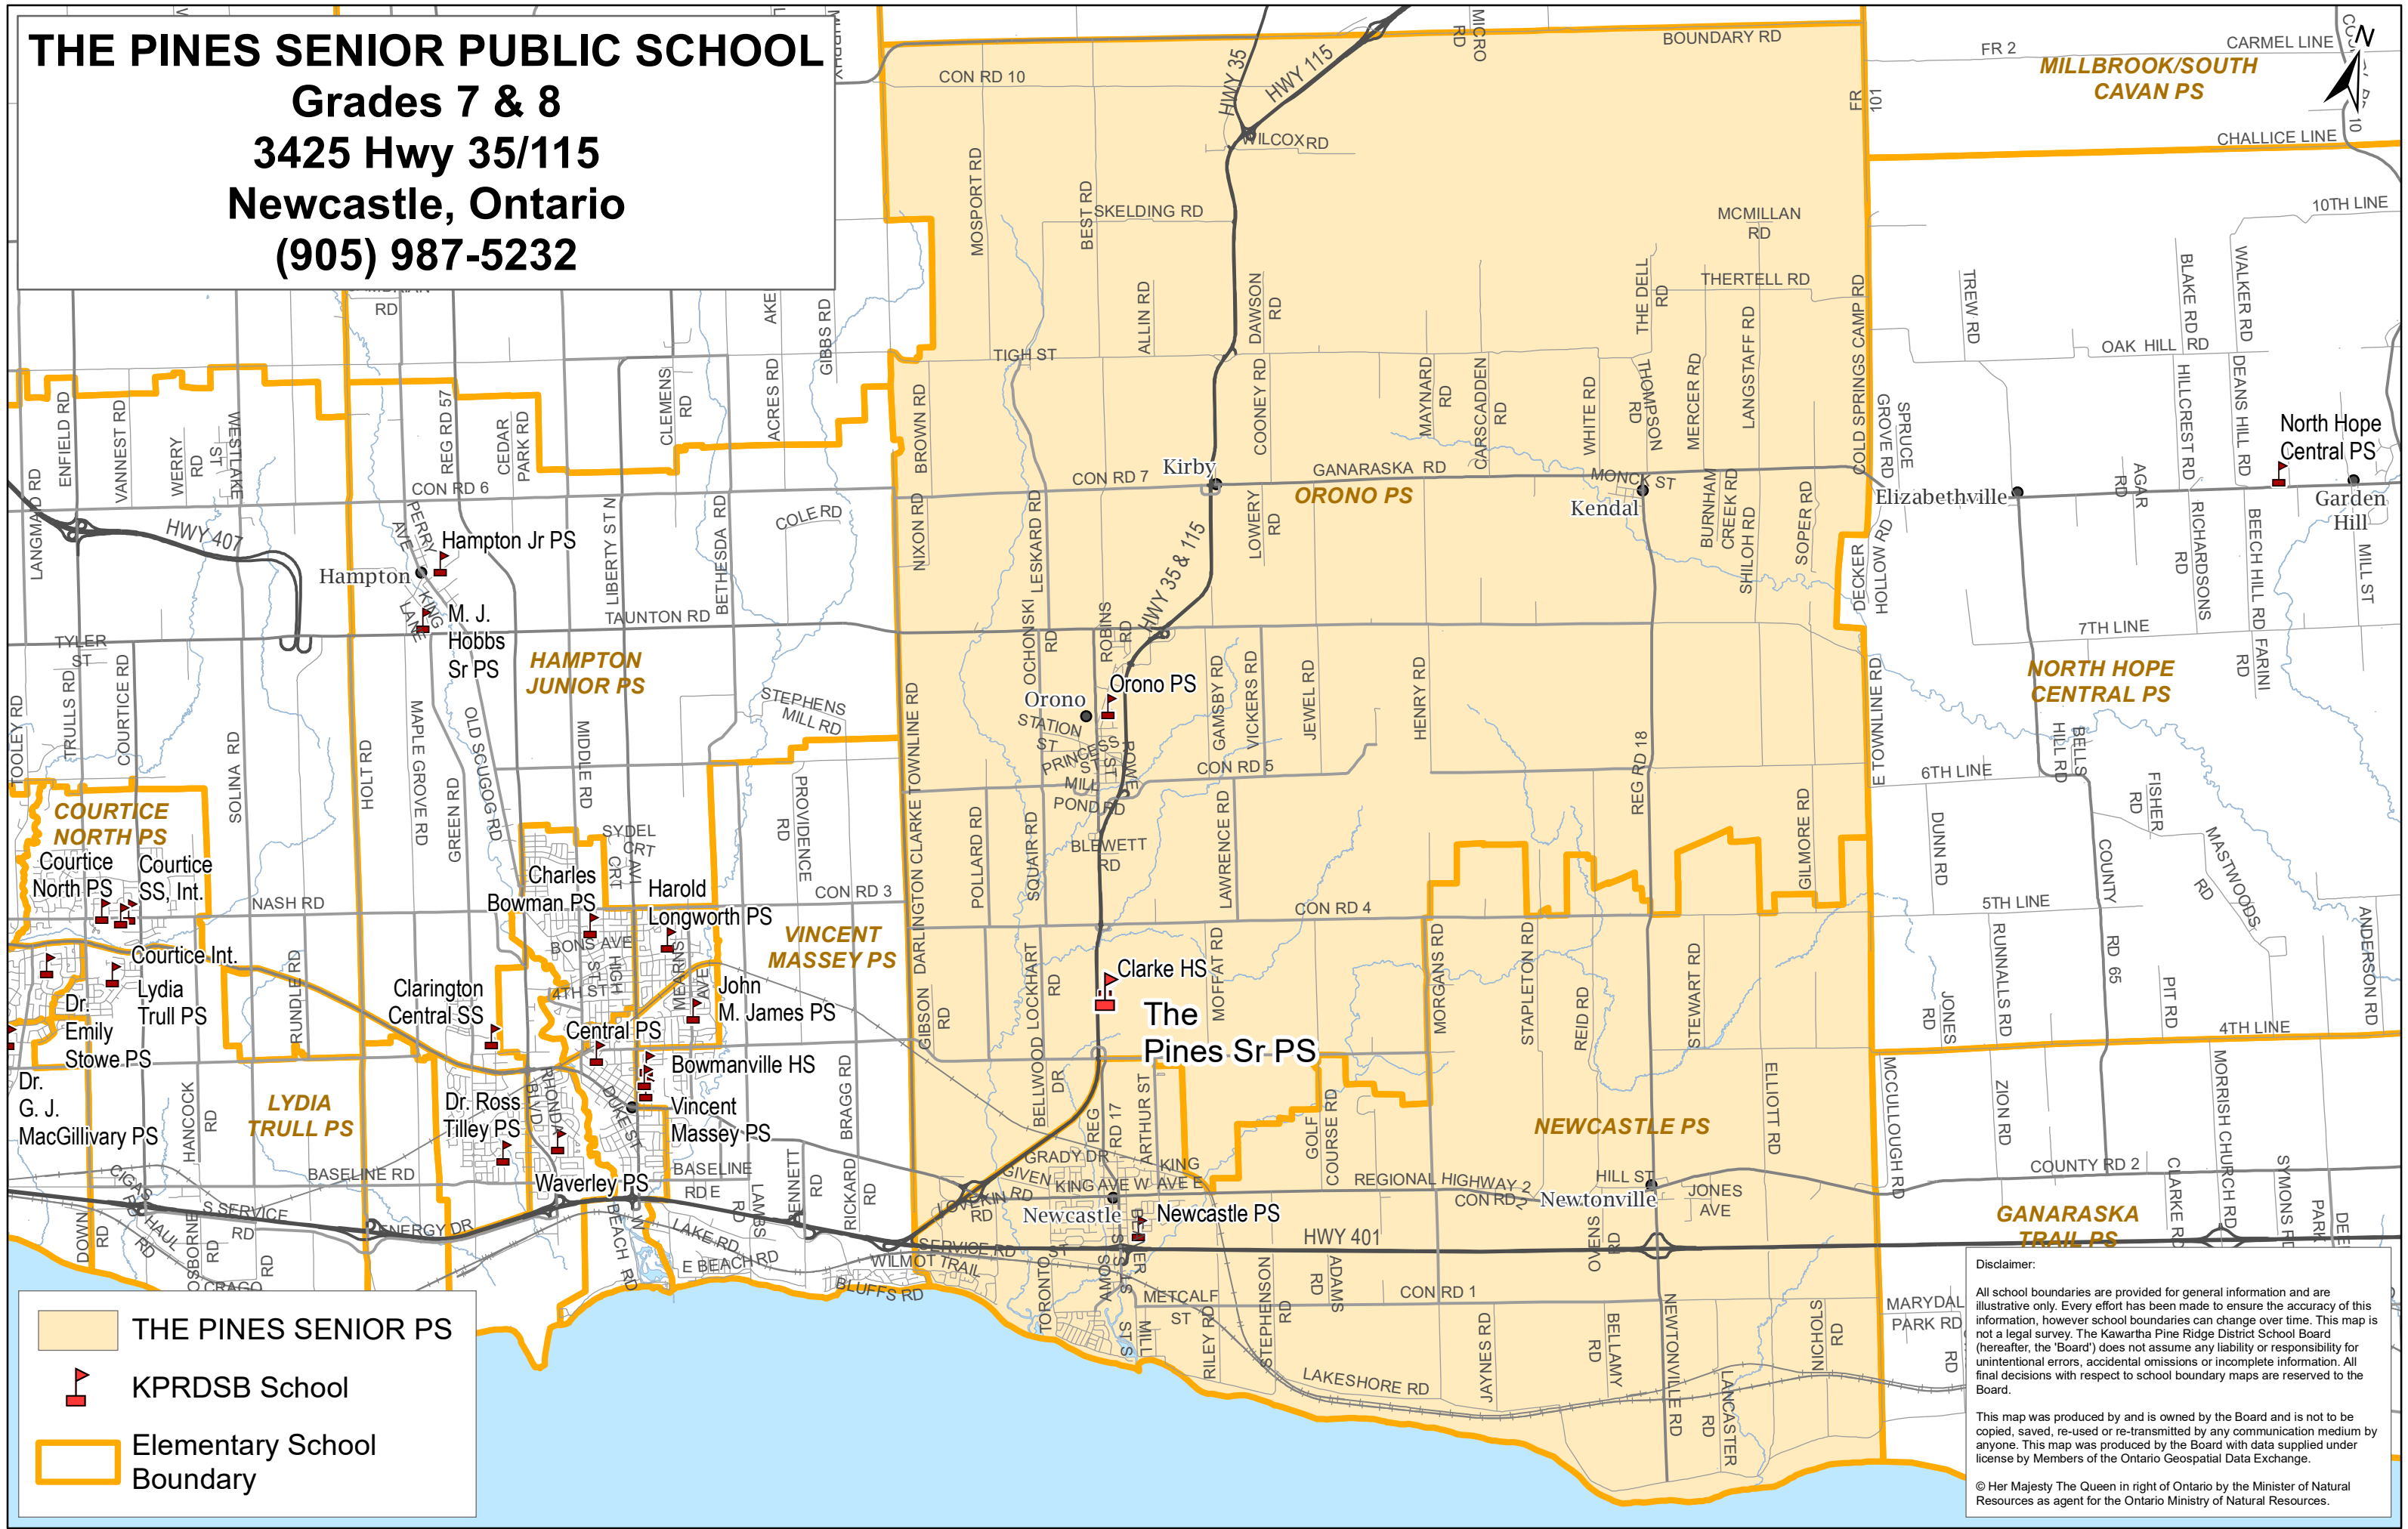

**THE PINES SENIOR PUBLIC SCHOOL**  
**Grades 7 & 8**  
**3425 Hwy 35/115**  
**Newcastle, Ontario**  
**(905) 987-5232**

THE PINES SENIOR PS  
 KPRDSB School  
 Elementary School Boundary

**Disclaimer:**  
 All school boundaries are provided for general information and are illustrative only. Every effort has been made to ensure the accuracy of this information, however school boundaries can change over time. This map is not a legal survey. The Kawartha Pine Ridge District School Board (hereafter, the 'Board') does not assume any liability or responsibility for unintentional errors, accidental omissions or incomplete information. All final decisions with respect to school boundary maps are reserved to the Board.

This map was produced by and is owned by the Board and is not to be copied, saved, re-used or re-transmitted by any communication medium by anyone. This map was produced by the Board with data supplied under license by Members of the Ontario Geospatial Data Exchange.