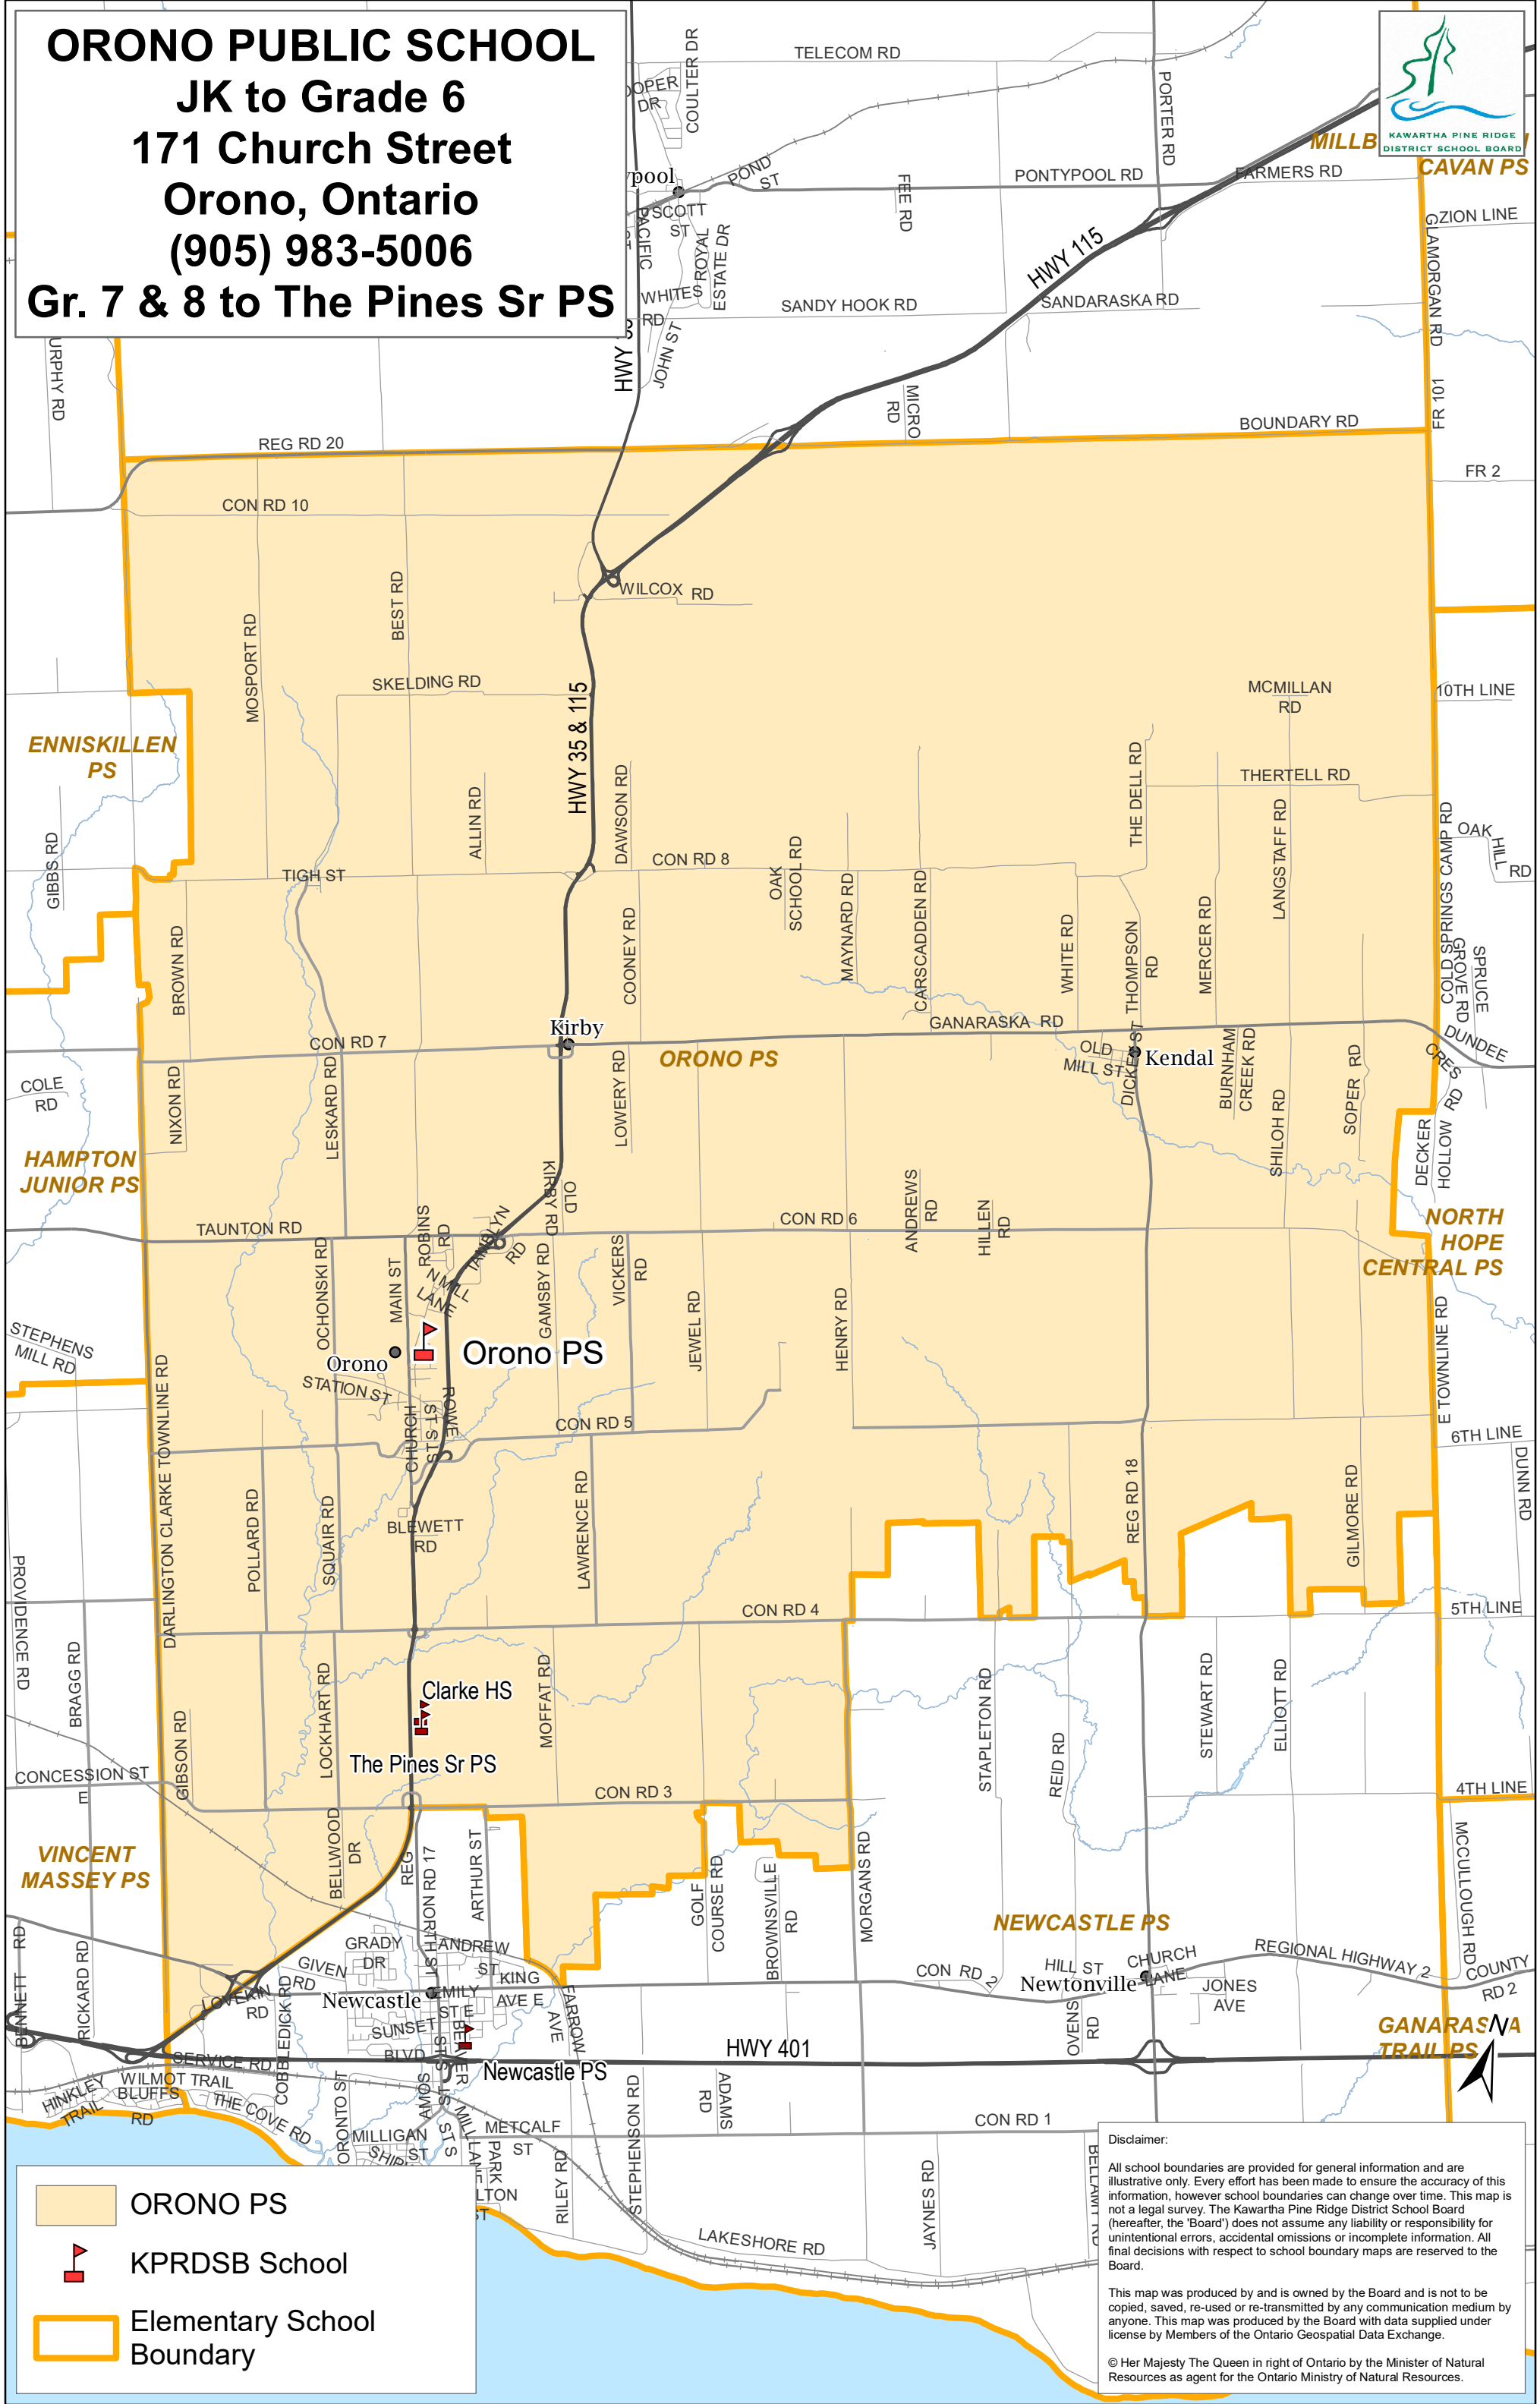

# ORONO PUBLIC SCHOOL

JK to Grade 6

171 Church Street

Orono, Ontario

(905) 983-5006

Gr. 7 & 8 to The Pines Sr PS

- ORONO PS
- KPRDSB School
- Elementary School Boundary

Disclaimer:  
All school boundaries are provided for general information and are illustrative only. Every effort has been made to ensure the accuracy of this information, however school boundaries can change over time. This map is not a legal survey. The Kawartha Pine Ridge District School Board (hereafter, the 'Board') does not assume any liability or responsibility for unintentional errors, accidental omissions or incomplete information. All final decisions with respect to school boundary maps are reserved to the Board.

This map was produced by and is owned by the Board and is not to be copied, saved, re-used or re-transmitted by any communication medium by anyone. This map was produced by the Board with data supplied under license by Members of the Ontario Geospatial Data Exchange.