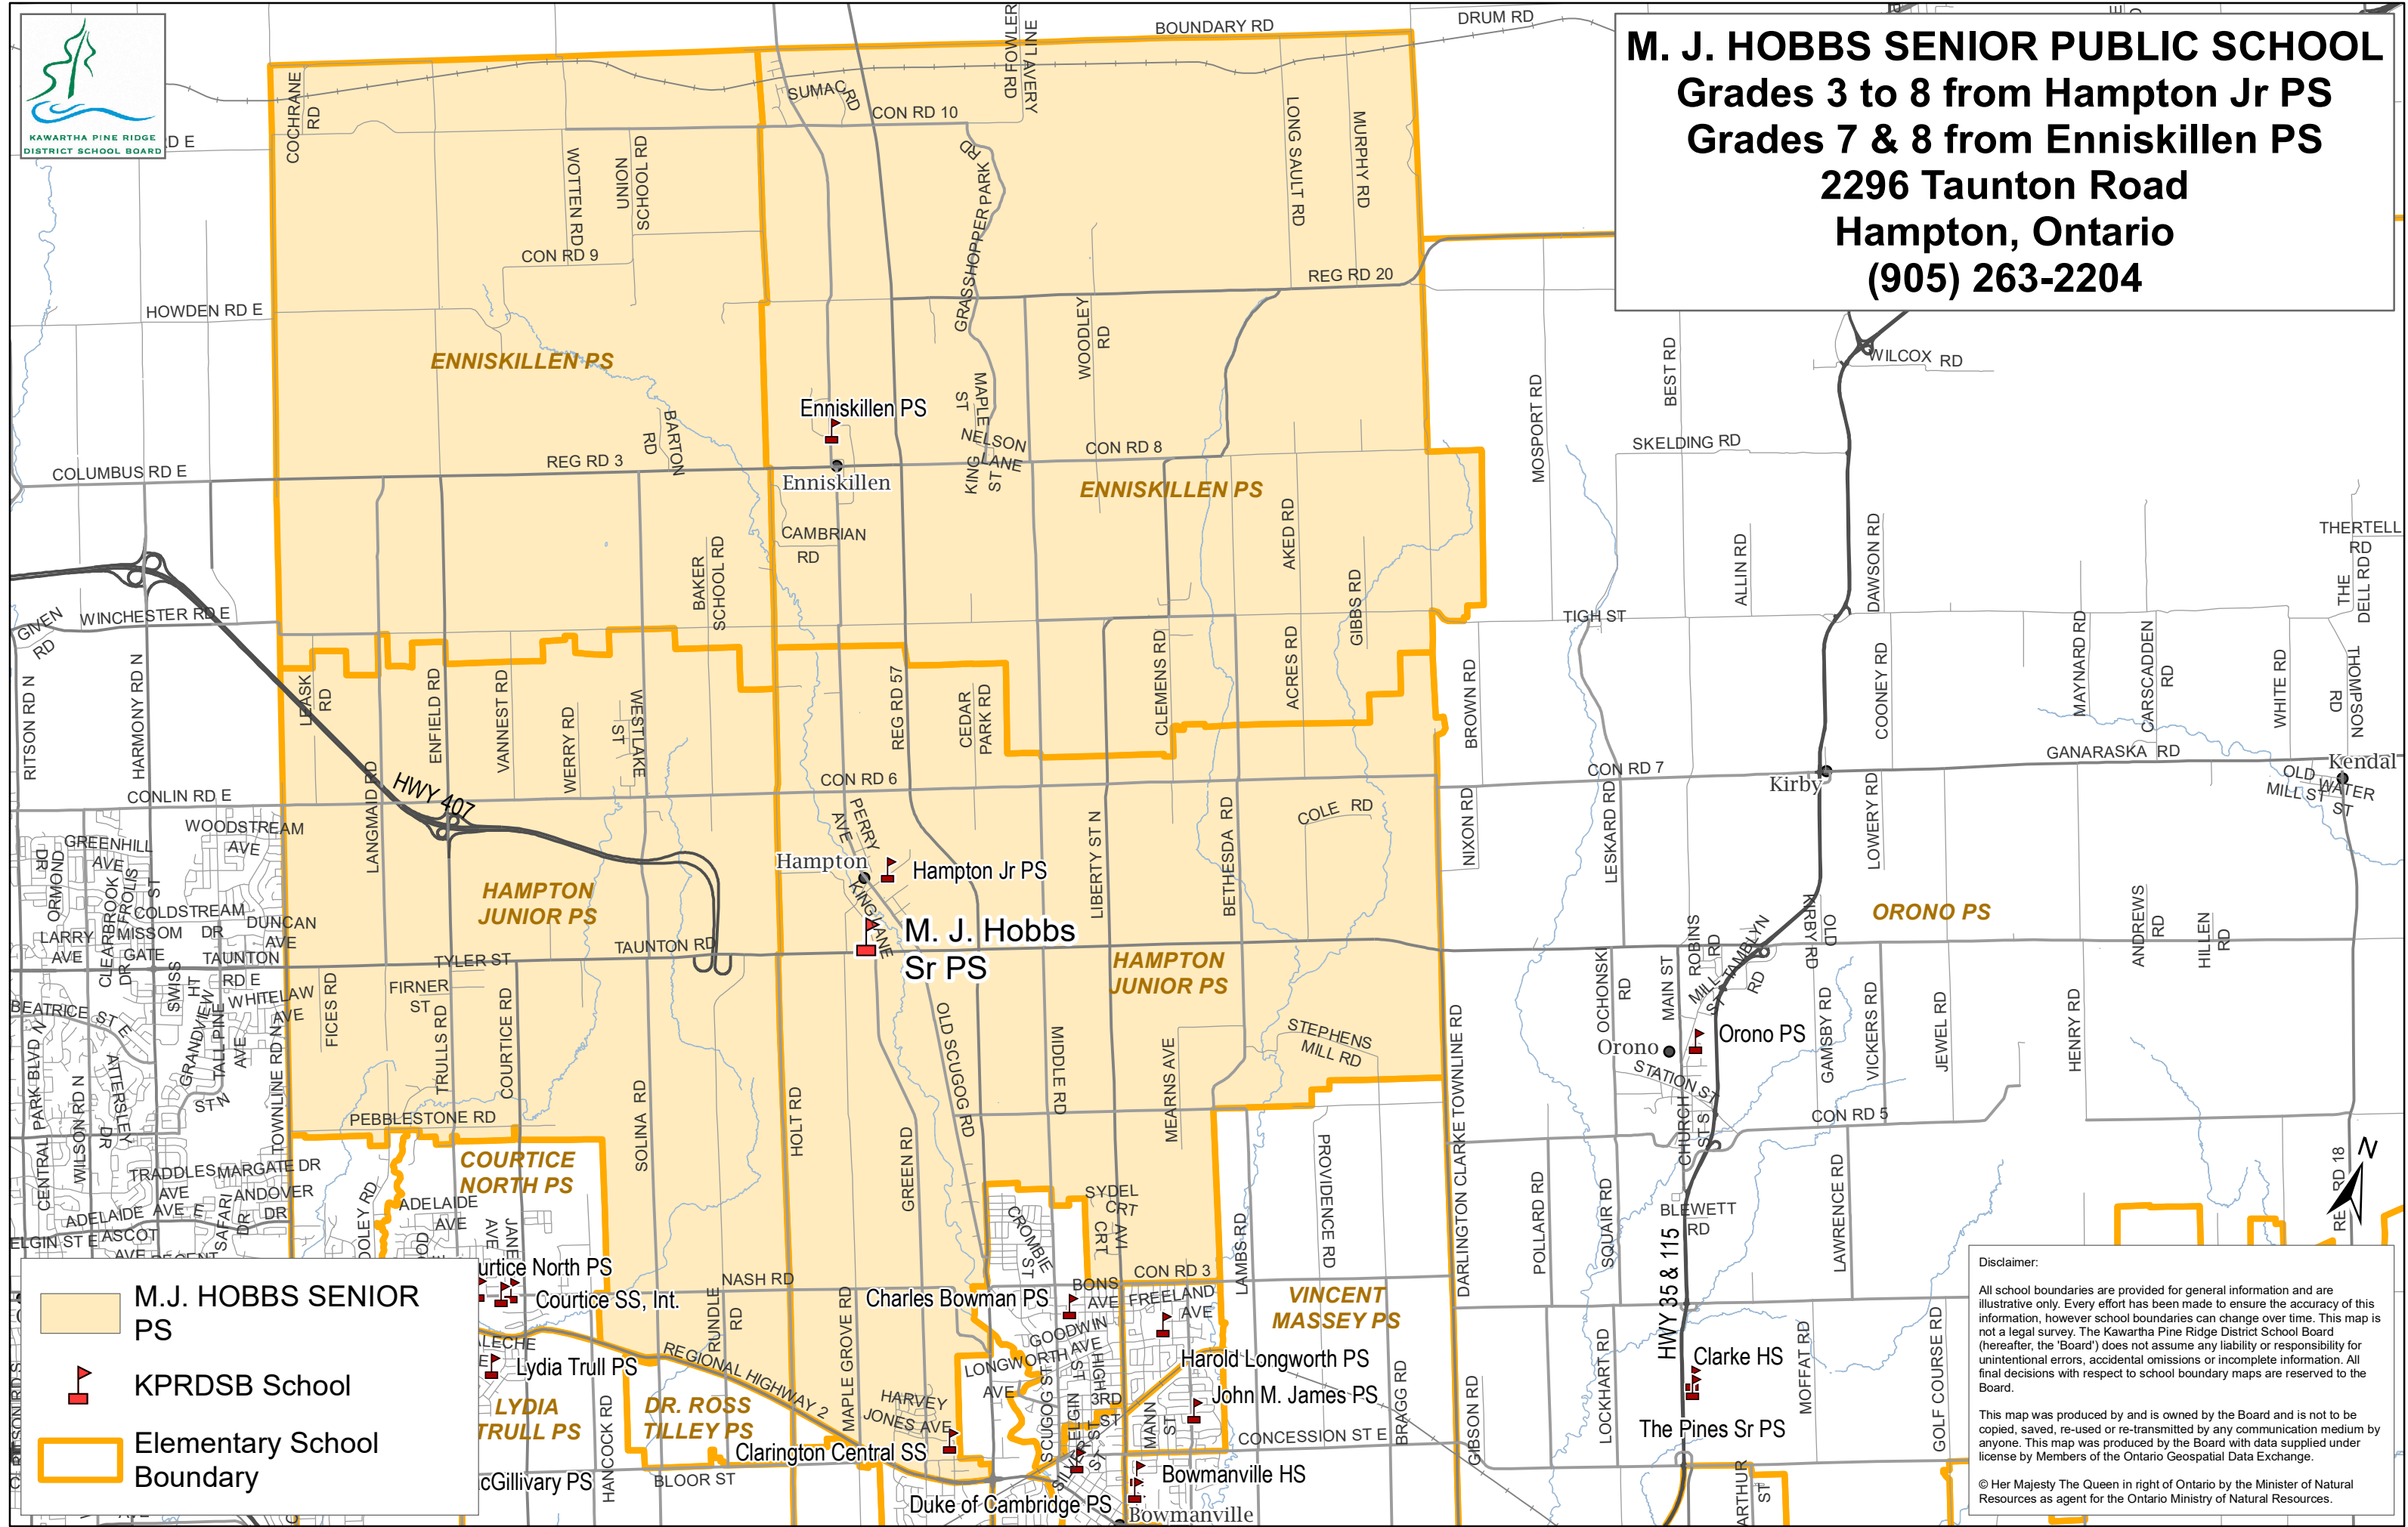

M. J. HOBBS SENIOR PUBLIC SCHOOL
Grades 3 to 8 from Hampton Jr PS
Grades 7 & 8 from Enniskillen PS
2296 Taunton Road
Hampton, Ontario
(905) 263-2204

- M.J. HOBBS SENIOR PS
- KPRDSB School
- Elementary School Boundary

Disclaimer:
 All school boundaries are provided for general information and are illustrative only. Every effort has been made to ensure the accuracy of this information, however school boundaries can change over time. This map is not a legal survey. The Kawartha Pine Ridge District School Board (hereafter, the "Board") does not assume any liability or responsibility for unintentional errors, accidental omissions or incomplete information. All final decisions with respect to school boundary maps are reserved to the Board.
 This map was produced by and is owned by the Board and is not to be copied, saved, re-used or re-transmitted by any communication medium by anyone. This map was produced by the Board with data supplied under license by Members of the Ontario Geospatial Data Exchange.
 © Her Majesty The Queen in right of Ontario by the Minister of Natural Resources as agent for the Ontario Ministry of Natural Resources.