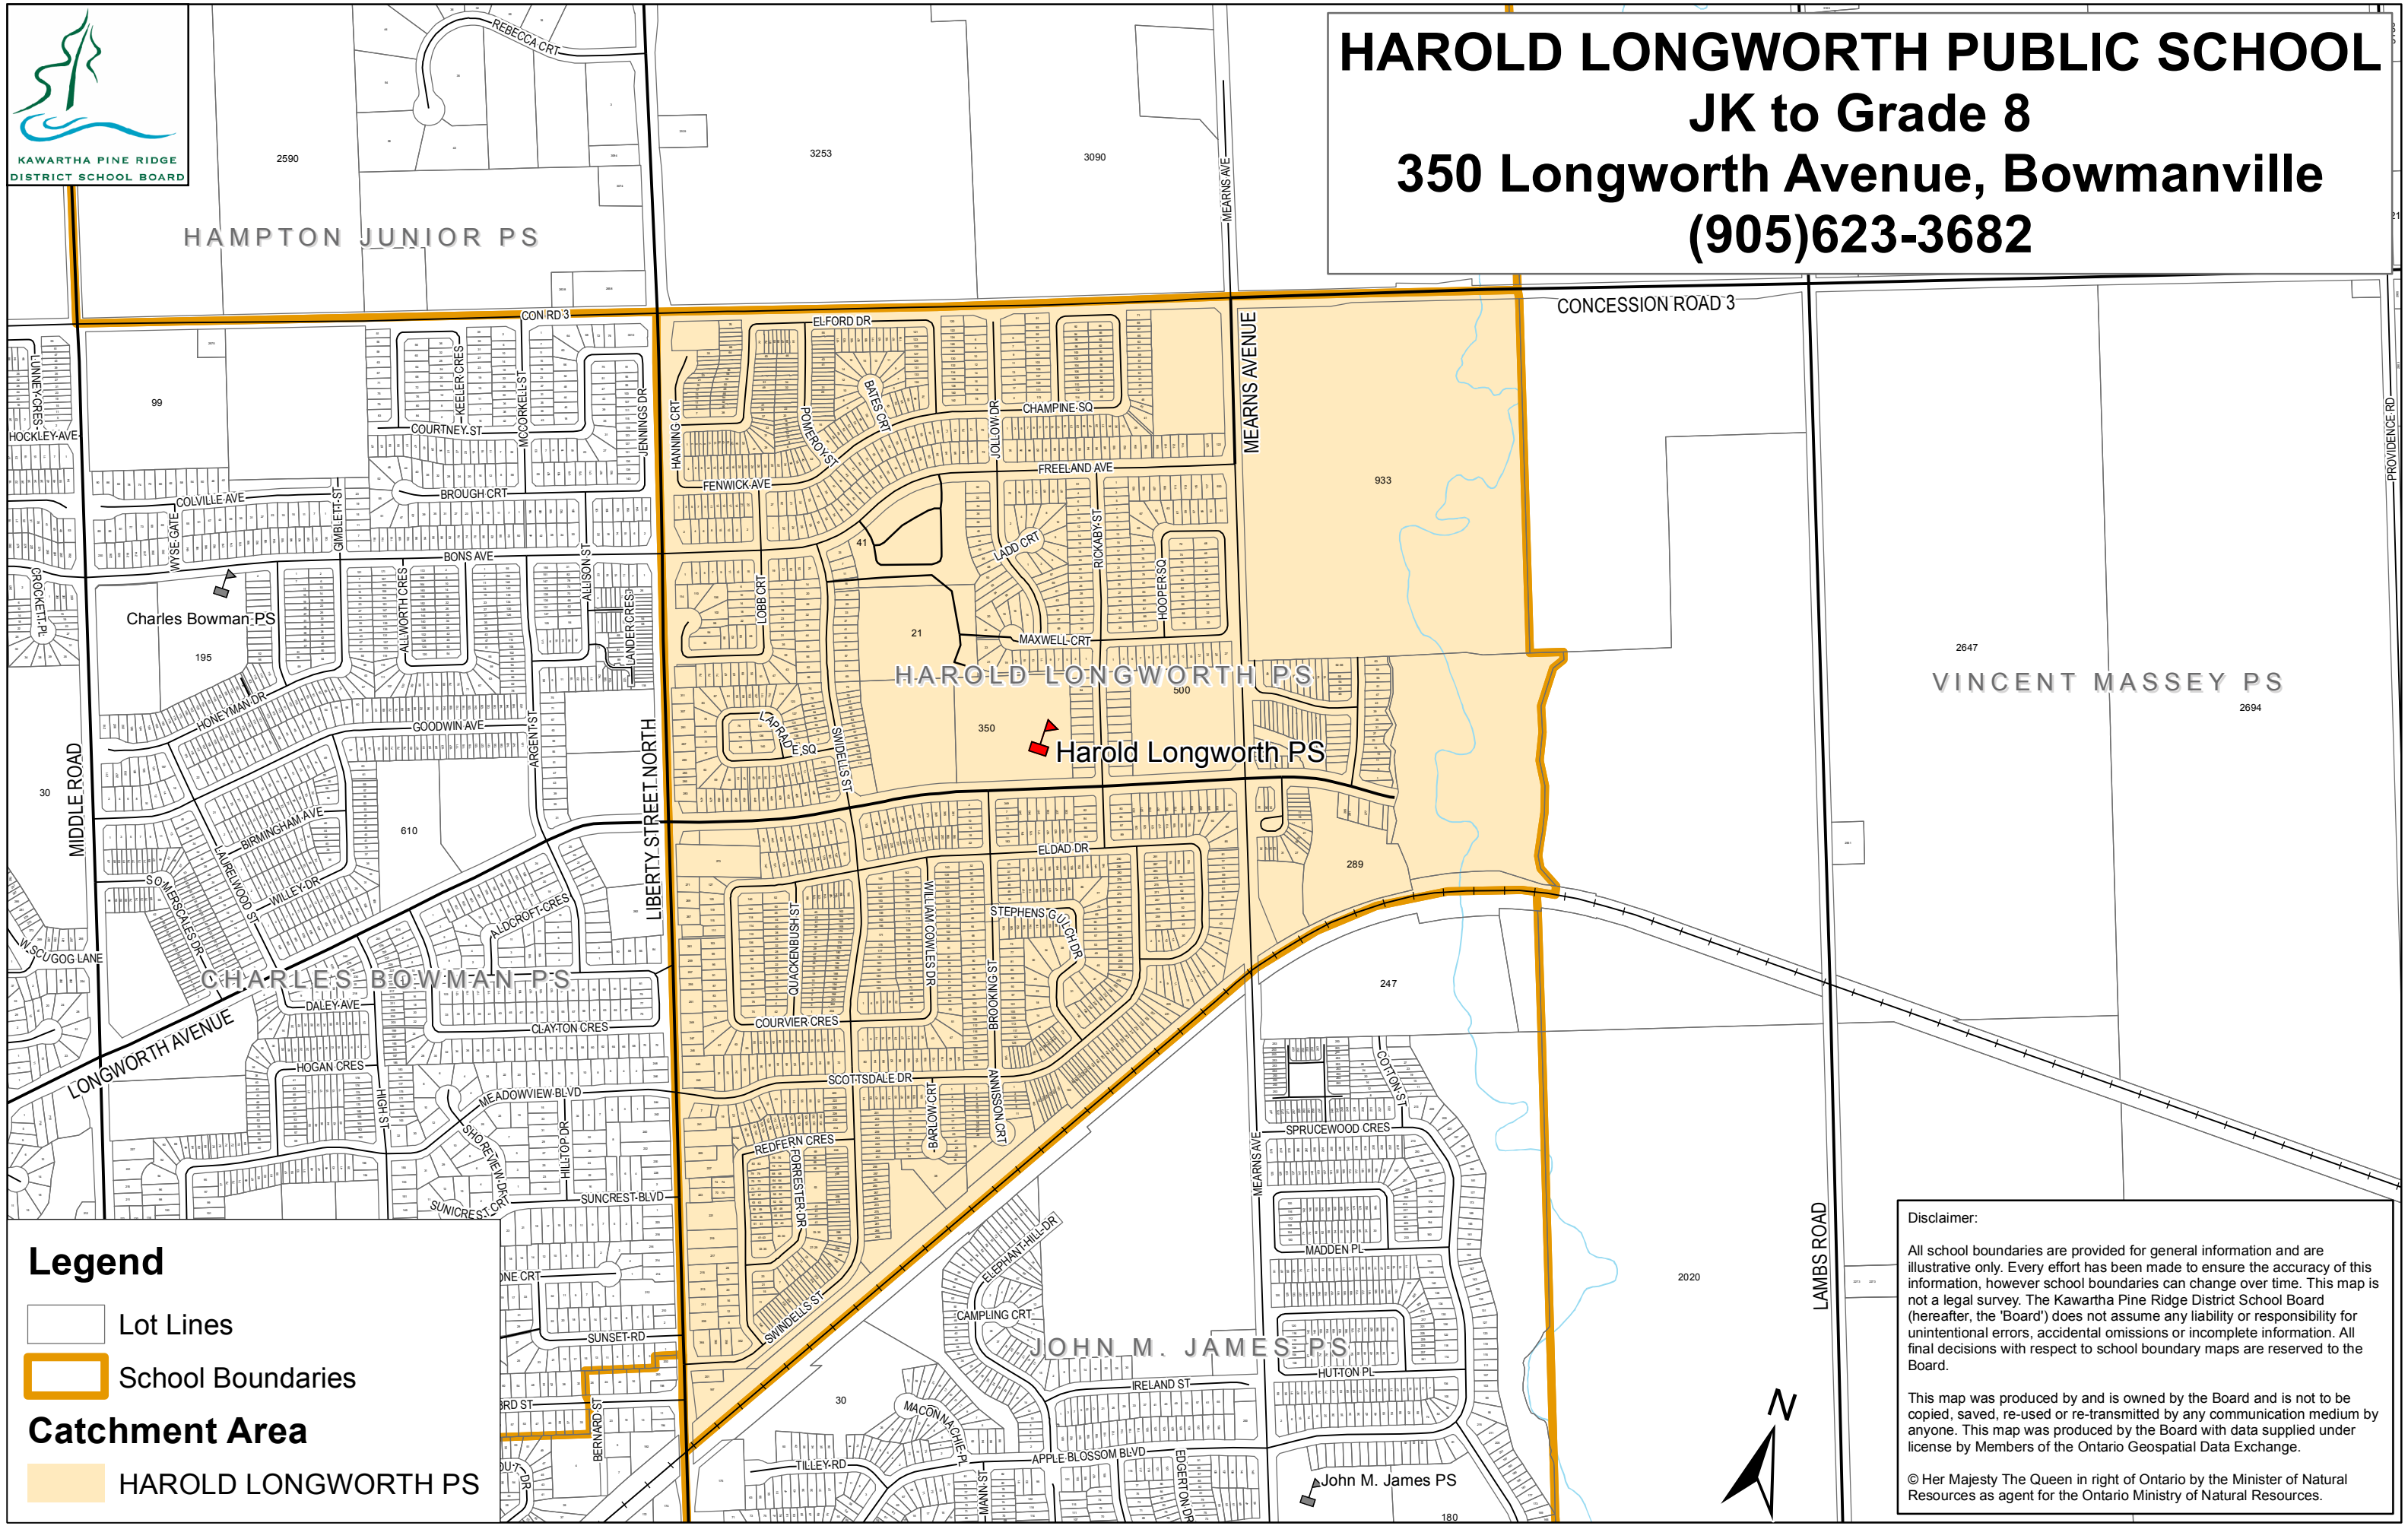

HAROLD LONGWORTH PUBLIC SCHOOL

JK to Grade 8

350 Longworth Avenue, Bowmanville

(905)623-3682

Legend

- Lot Lines
- School Boundaries

Catchment Area

- HAROLD LONGWORTH PS

Disclaimer:

All school boundaries are provided for general information and are illustrative only. Every effort has been made to ensure the accuracy of this information, however school boundaries can change over time. This map is not a legal survey. The Kawartha Pine Ridge District School Board (hereafter, the "Board") does not assume any liability or responsibility for unintentional errors, accidental omissions or incomplete information. All final decisions with respect to school boundary maps are reserved to the Board.