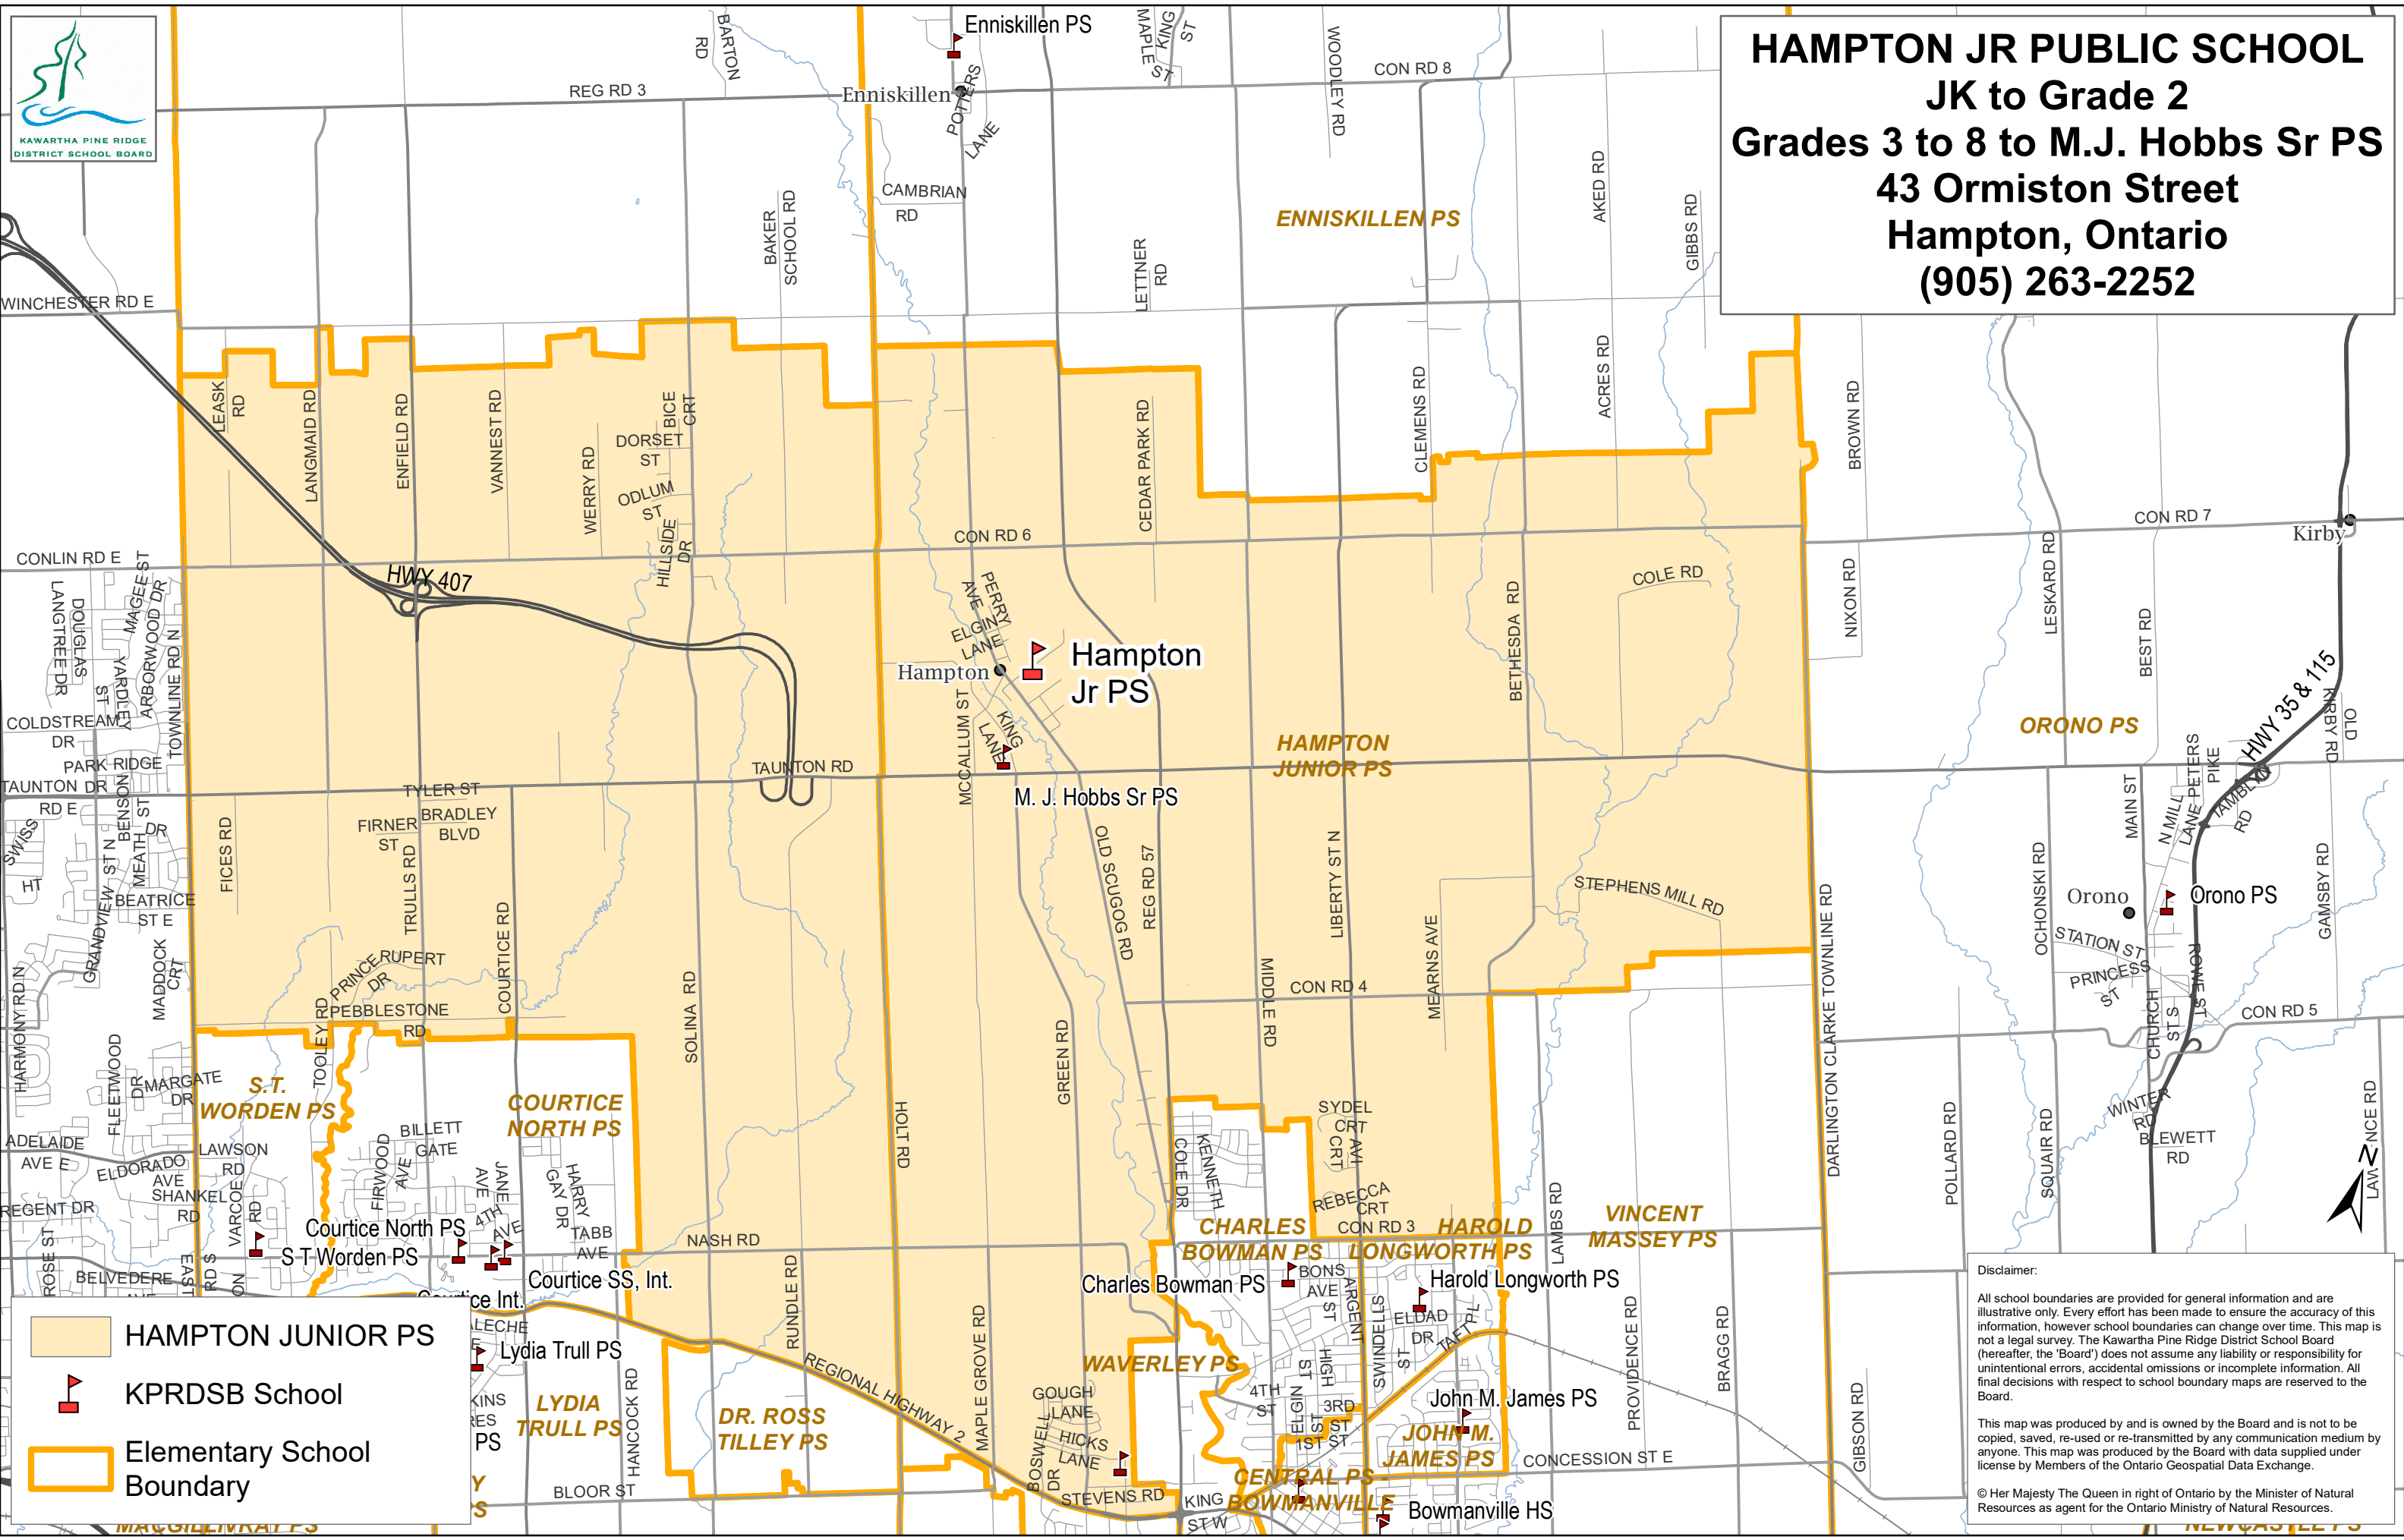

HAMPTON JR PUBLIC SCHOOL
JK to Grade 2
Grades 3 to 8 to M.J. Hobbs Sr PS
43 Ormiston Street
Hampton, Ontario
(905) 263-2252

HAMPTON JUNIOR PS
KPRDSB School
Elementary School Boundary

Disclaimer:
 All school boundaries are provided for general information and are illustrative only. Every effort has been made to ensure the accuracy of this information, however school boundaries can change over time. This map is not a legal survey. The Kawartha Pine Ridge District School Board (hereafter, the "Board") does not assume any liability or responsibility for unintentional errors, accidental omissions or incomplete information. All final decisions with respect to school boundary maps are reserved to the Board.

This map was produced by and is owned by the Board and is not to be copied, saved, re-used or re-transmitted by any communication medium by anyone. This map was produced by the Board with data supplied under license by Members of the Ontario Geospatial Data Exchange.