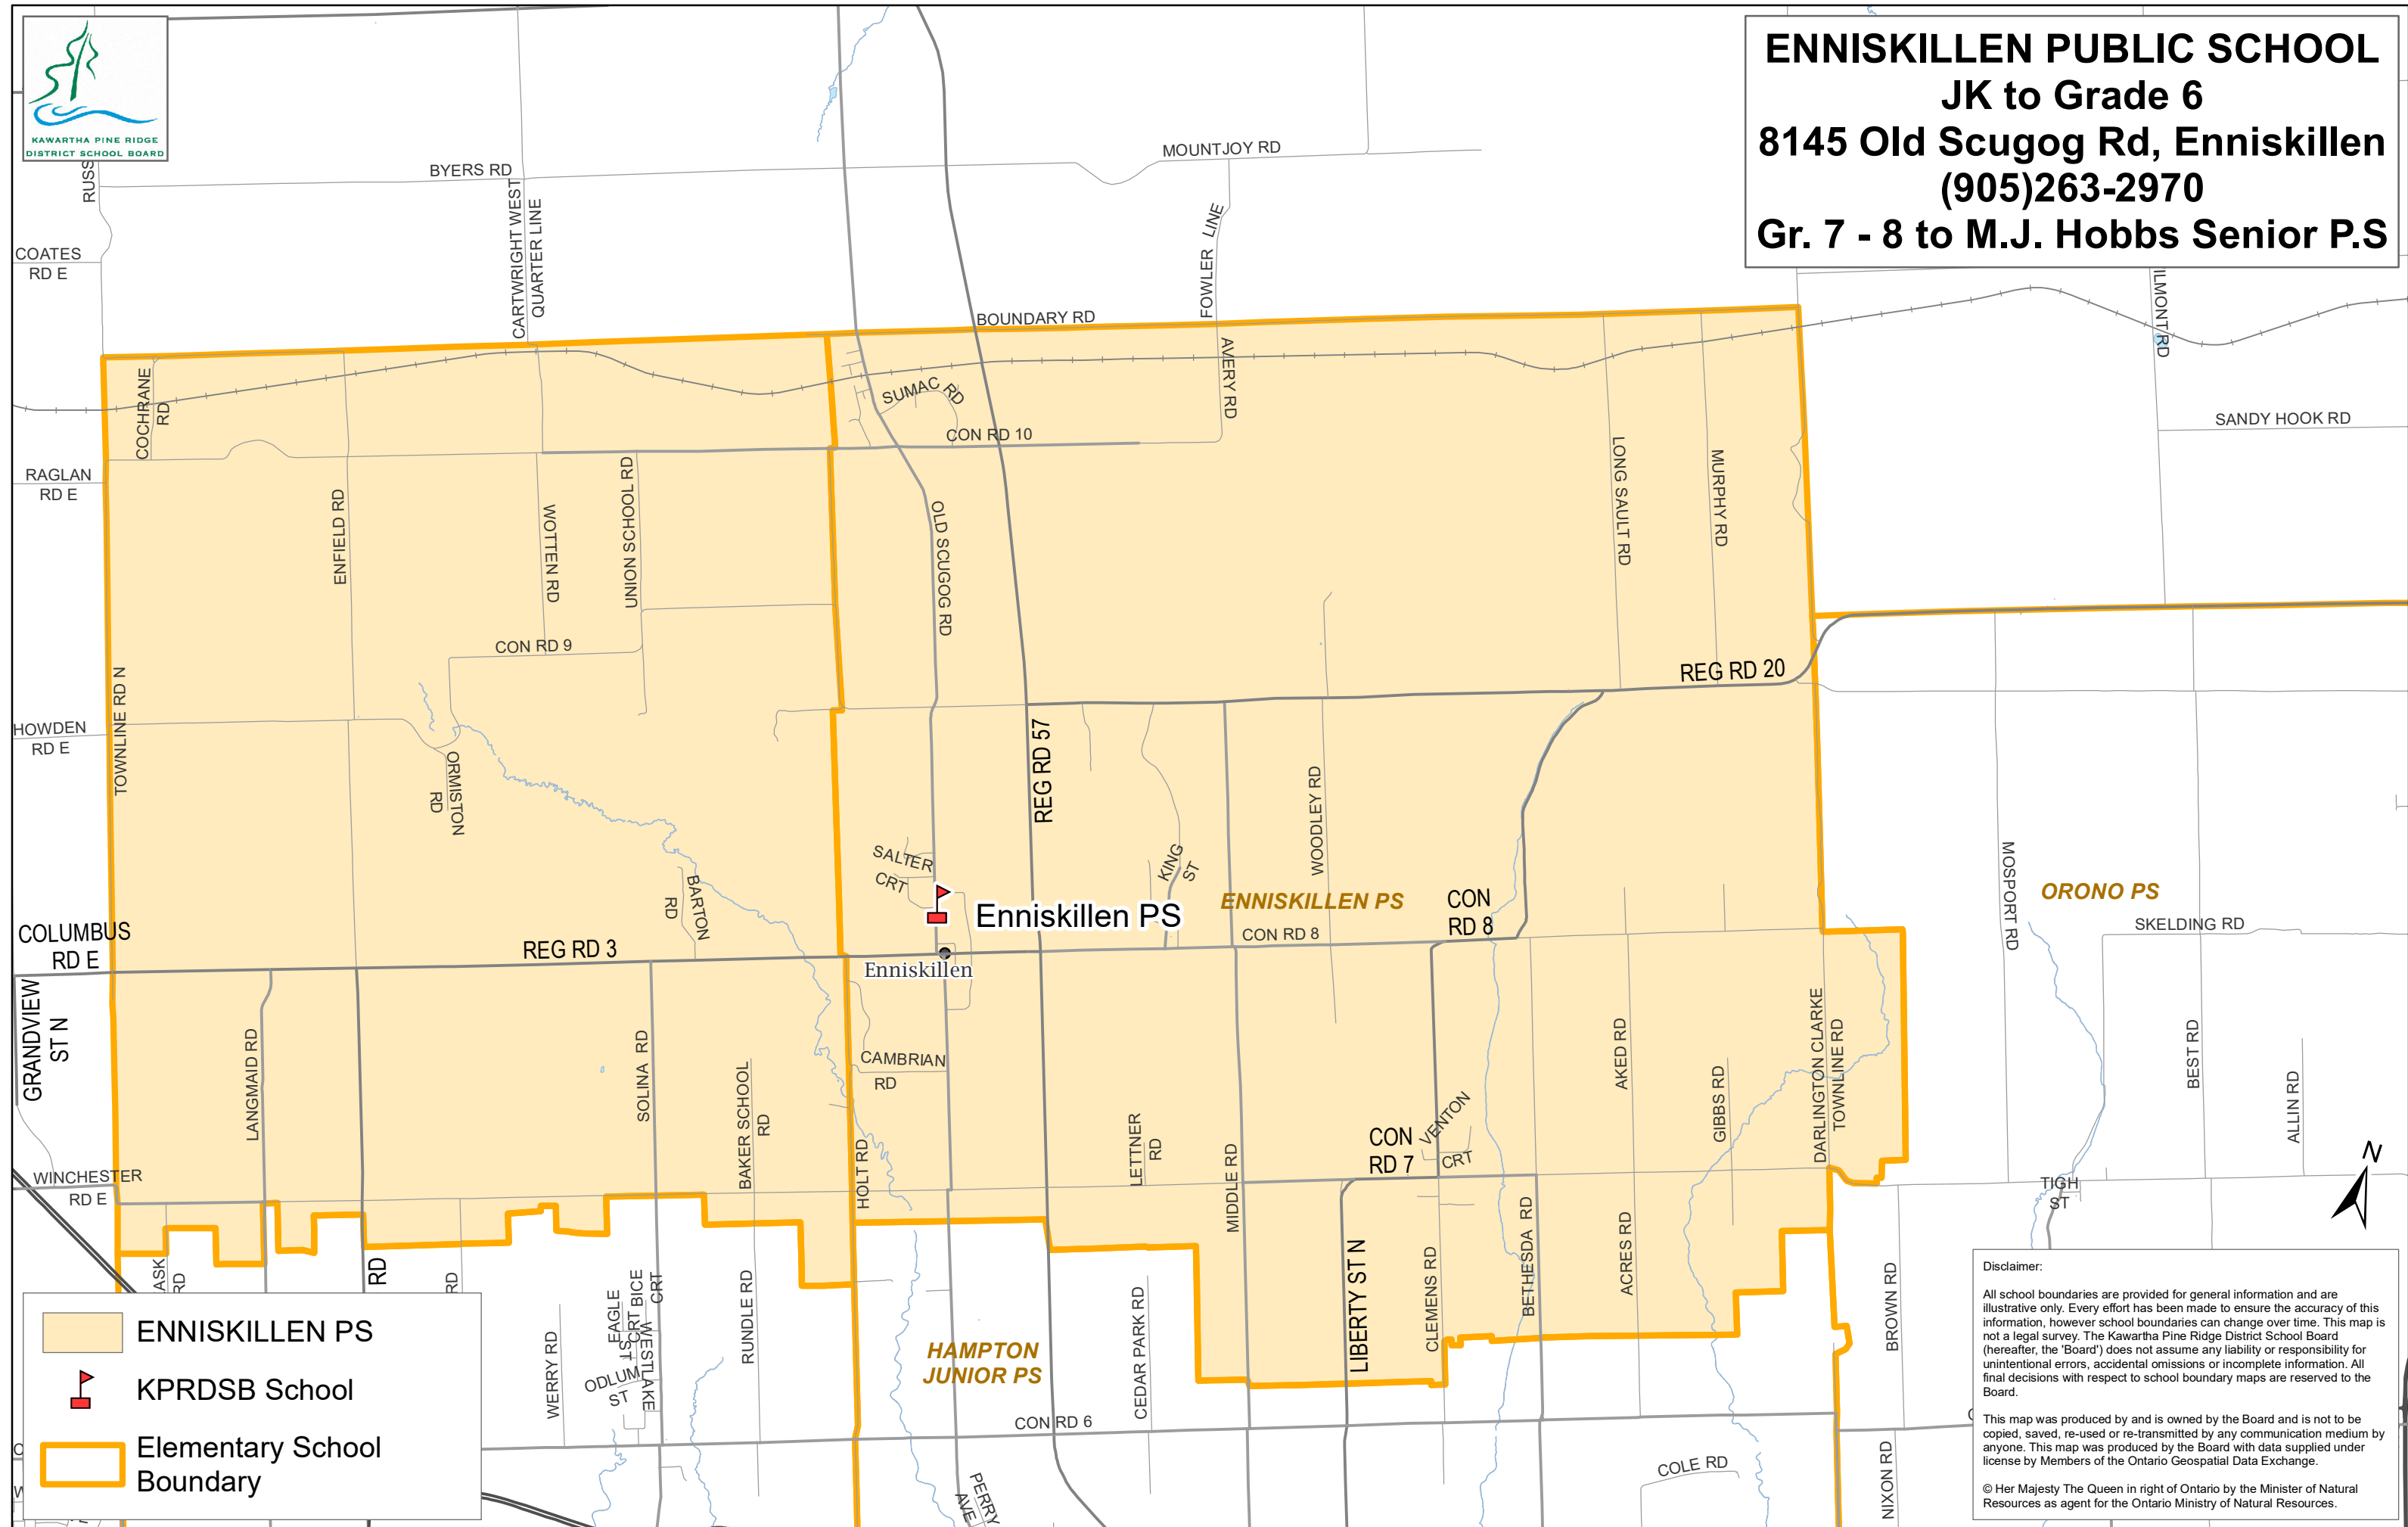

ENNISKILLEN PUBLIC SCHOOL
JK to Grade 6
8145 Old Scugog Rd, Enniskillen
(905)263-2970
Gr. 7 - 8 to M.J. Hobbs Senior P.S

 ENNISKILLEN PS
 KPRDSB School
 Elementary School Boundary

Disclaimer:
 All school boundaries are provided for general information and are illustrative only. Every effort has been made to ensure the accuracy of this information, however school boundaries can change over time. This map is not a legal survey. The Kawartha Pine Ridge District School Board (hereafter, the "Board") does not assume any liability or responsibility for unintentional errors, accidental omissions or incomplete information. All final decisions with respect to school boundary maps are reserved to the Board.