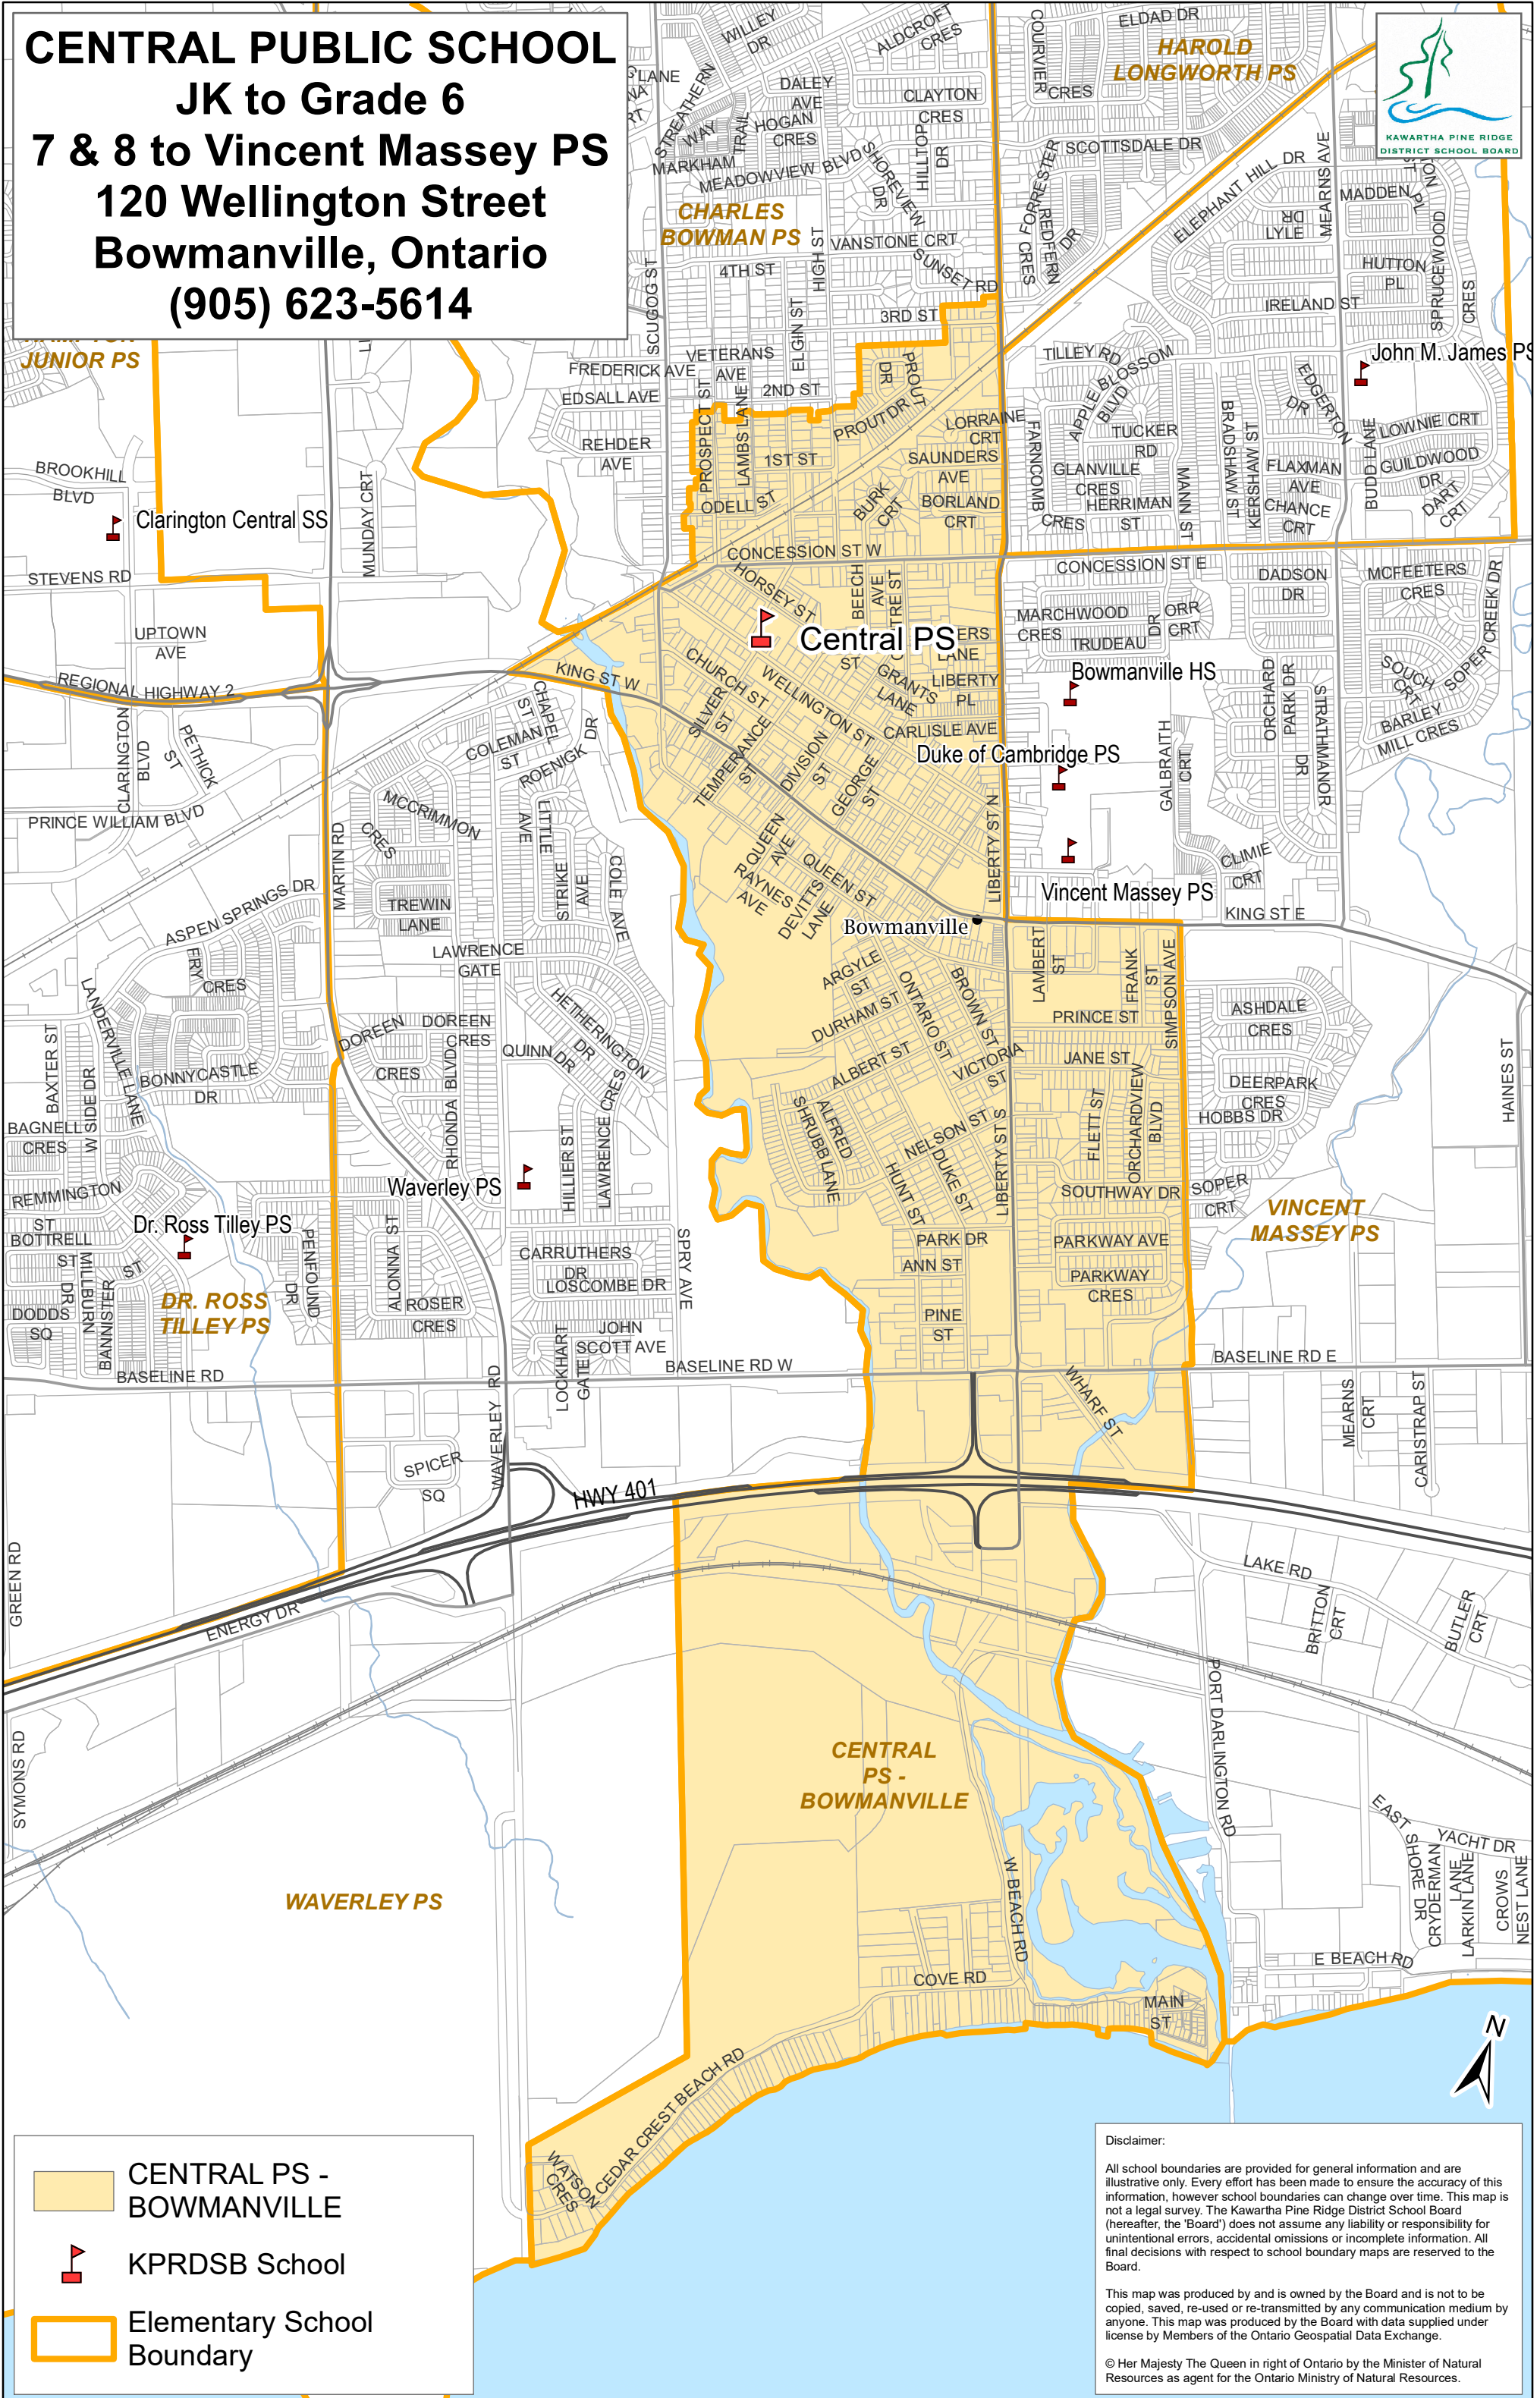

**CENTRAL PUBLIC SCHOOL**  
**JK to Grade 6**  
**7 & 8 to Vincent Massey PS**  
**120 Wellington Street**  
**Bowmanville, Ontario**  
**(905) 623-5614**

- CENTRAL PS - BOWMANVILLE
- KPRDSB School
- Elementary School Boundary

**Disclaimer:**  
 All school boundaries are provided for general information and are illustrative only. Every effort has been made to ensure the accuracy of this information, however school boundaries can change over time. This map is not a legal survey. The Kawartha Pine Ridge District School Board (hereafter, the "Board") does not assume any liability or responsibility for unintentional errors, accidental omissions or incomplete information. All final decisions with respect to school boundary maps are reserved to the Board.