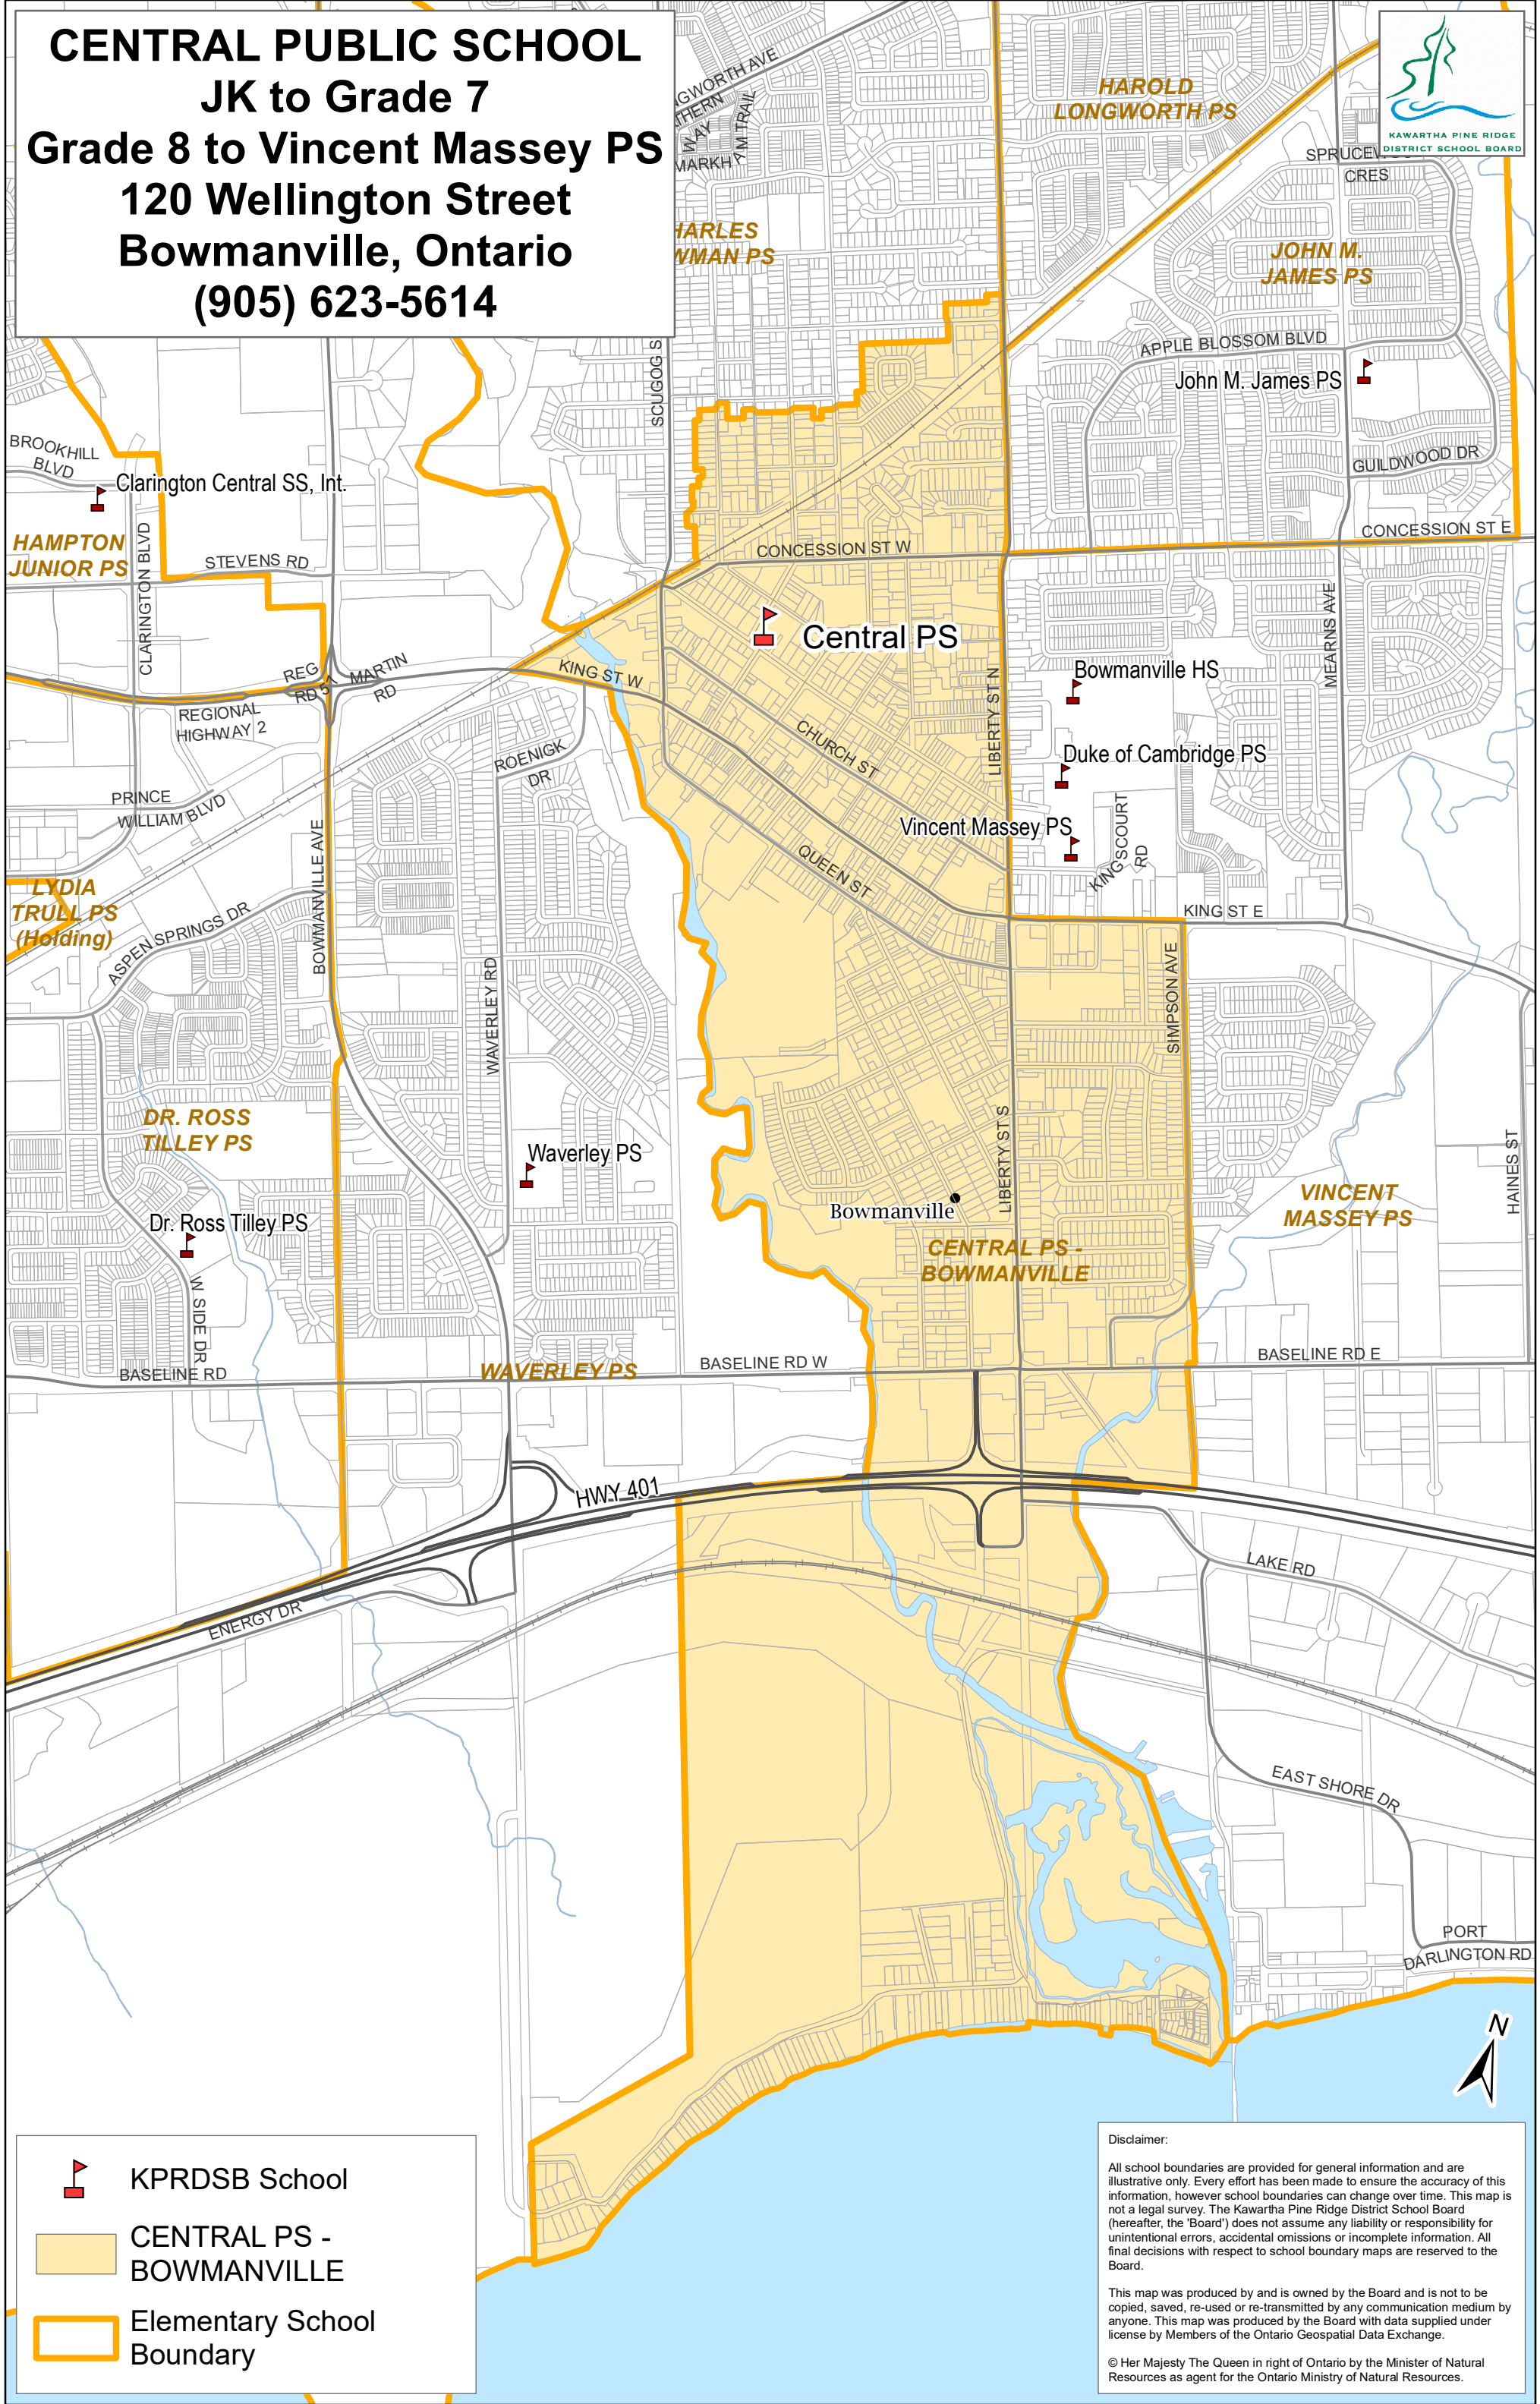

CENTRAL PUBLIC SCHOOL

JK to Grade 7

Grade 8 to Vincent Massey PS

120 Wellington Street

Bowmanville, Ontario

(905) 623-5614

-  KPRDSB School
-  CENTRAL PS - BOWMANVILLE
-  Elementary School Boundary

Disclaimer:
All school boundaries are provided for general information and are illustrative only. Every effort has been made to ensure the accuracy of this information, however school boundaries can change over time. This map is not a legal survey. The Kawartha Pine Ridge District School Board (hereafter, the 'Board') does not assume any liability or responsibility for unintentional errors, accidental omissions or incomplete information. All final decisions with respect to school boundary maps are reserved to the Board.

This map was produced by and is owned by the Board and is not to be copied, saved, re-used or re-transmitted by any communication medium by anyone. This map was produced by the Board with data supplied under license by Members of the Ontario Geospatial Data Exchange.