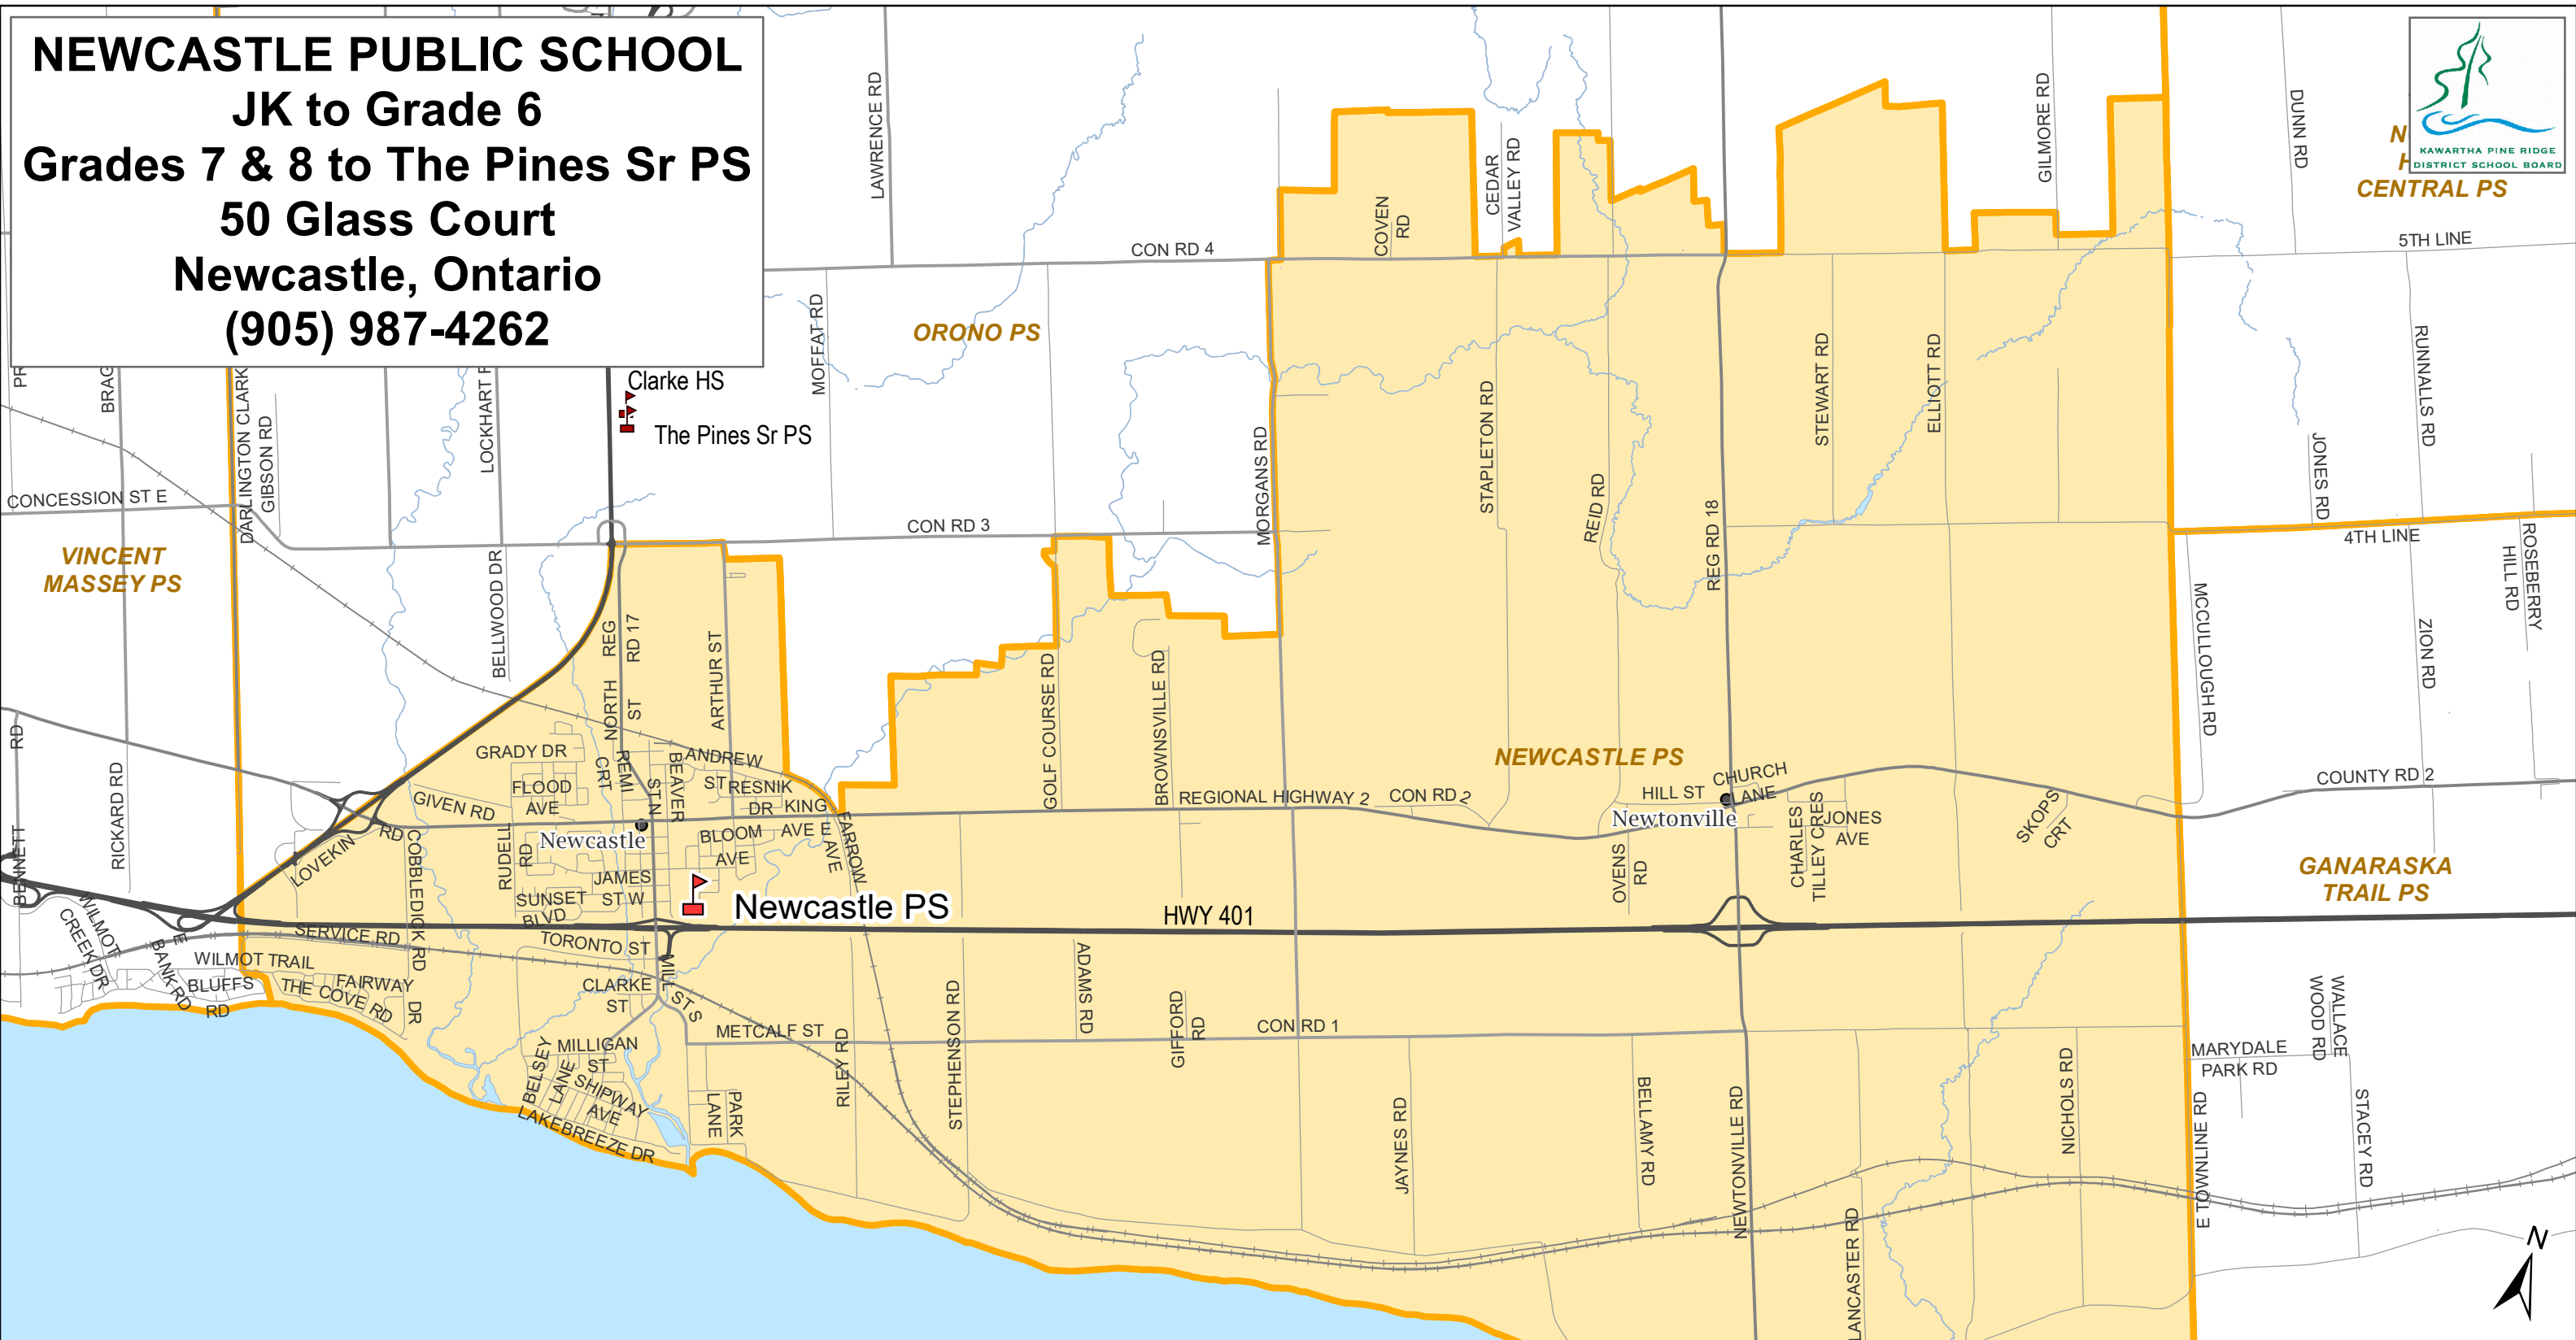

NEWCASTLE PUBLIC SCHOOL
JK to Grade 6
Grades 7 & 8 to The Pines Sr PS
50 Glass Court
Newcastle, Ontario
(905) 987-4262

- NEWCASTLE PS
- KPRDSB School
- Elementary School Boundary

Disclaimer:
 All school boundaries are provided for general information and are illustrative only. Every effort has been made to ensure the accuracy of this information, however school boundaries can change over time. This map is not a legal survey. The Kawartha Pine Ridge District School Board (hereafter, the "Board") does not assume any liability or responsibility for unintentional errors, accidental omissions or incomplete information. All final decisions with respect to school boundary maps are reserved to the Board.