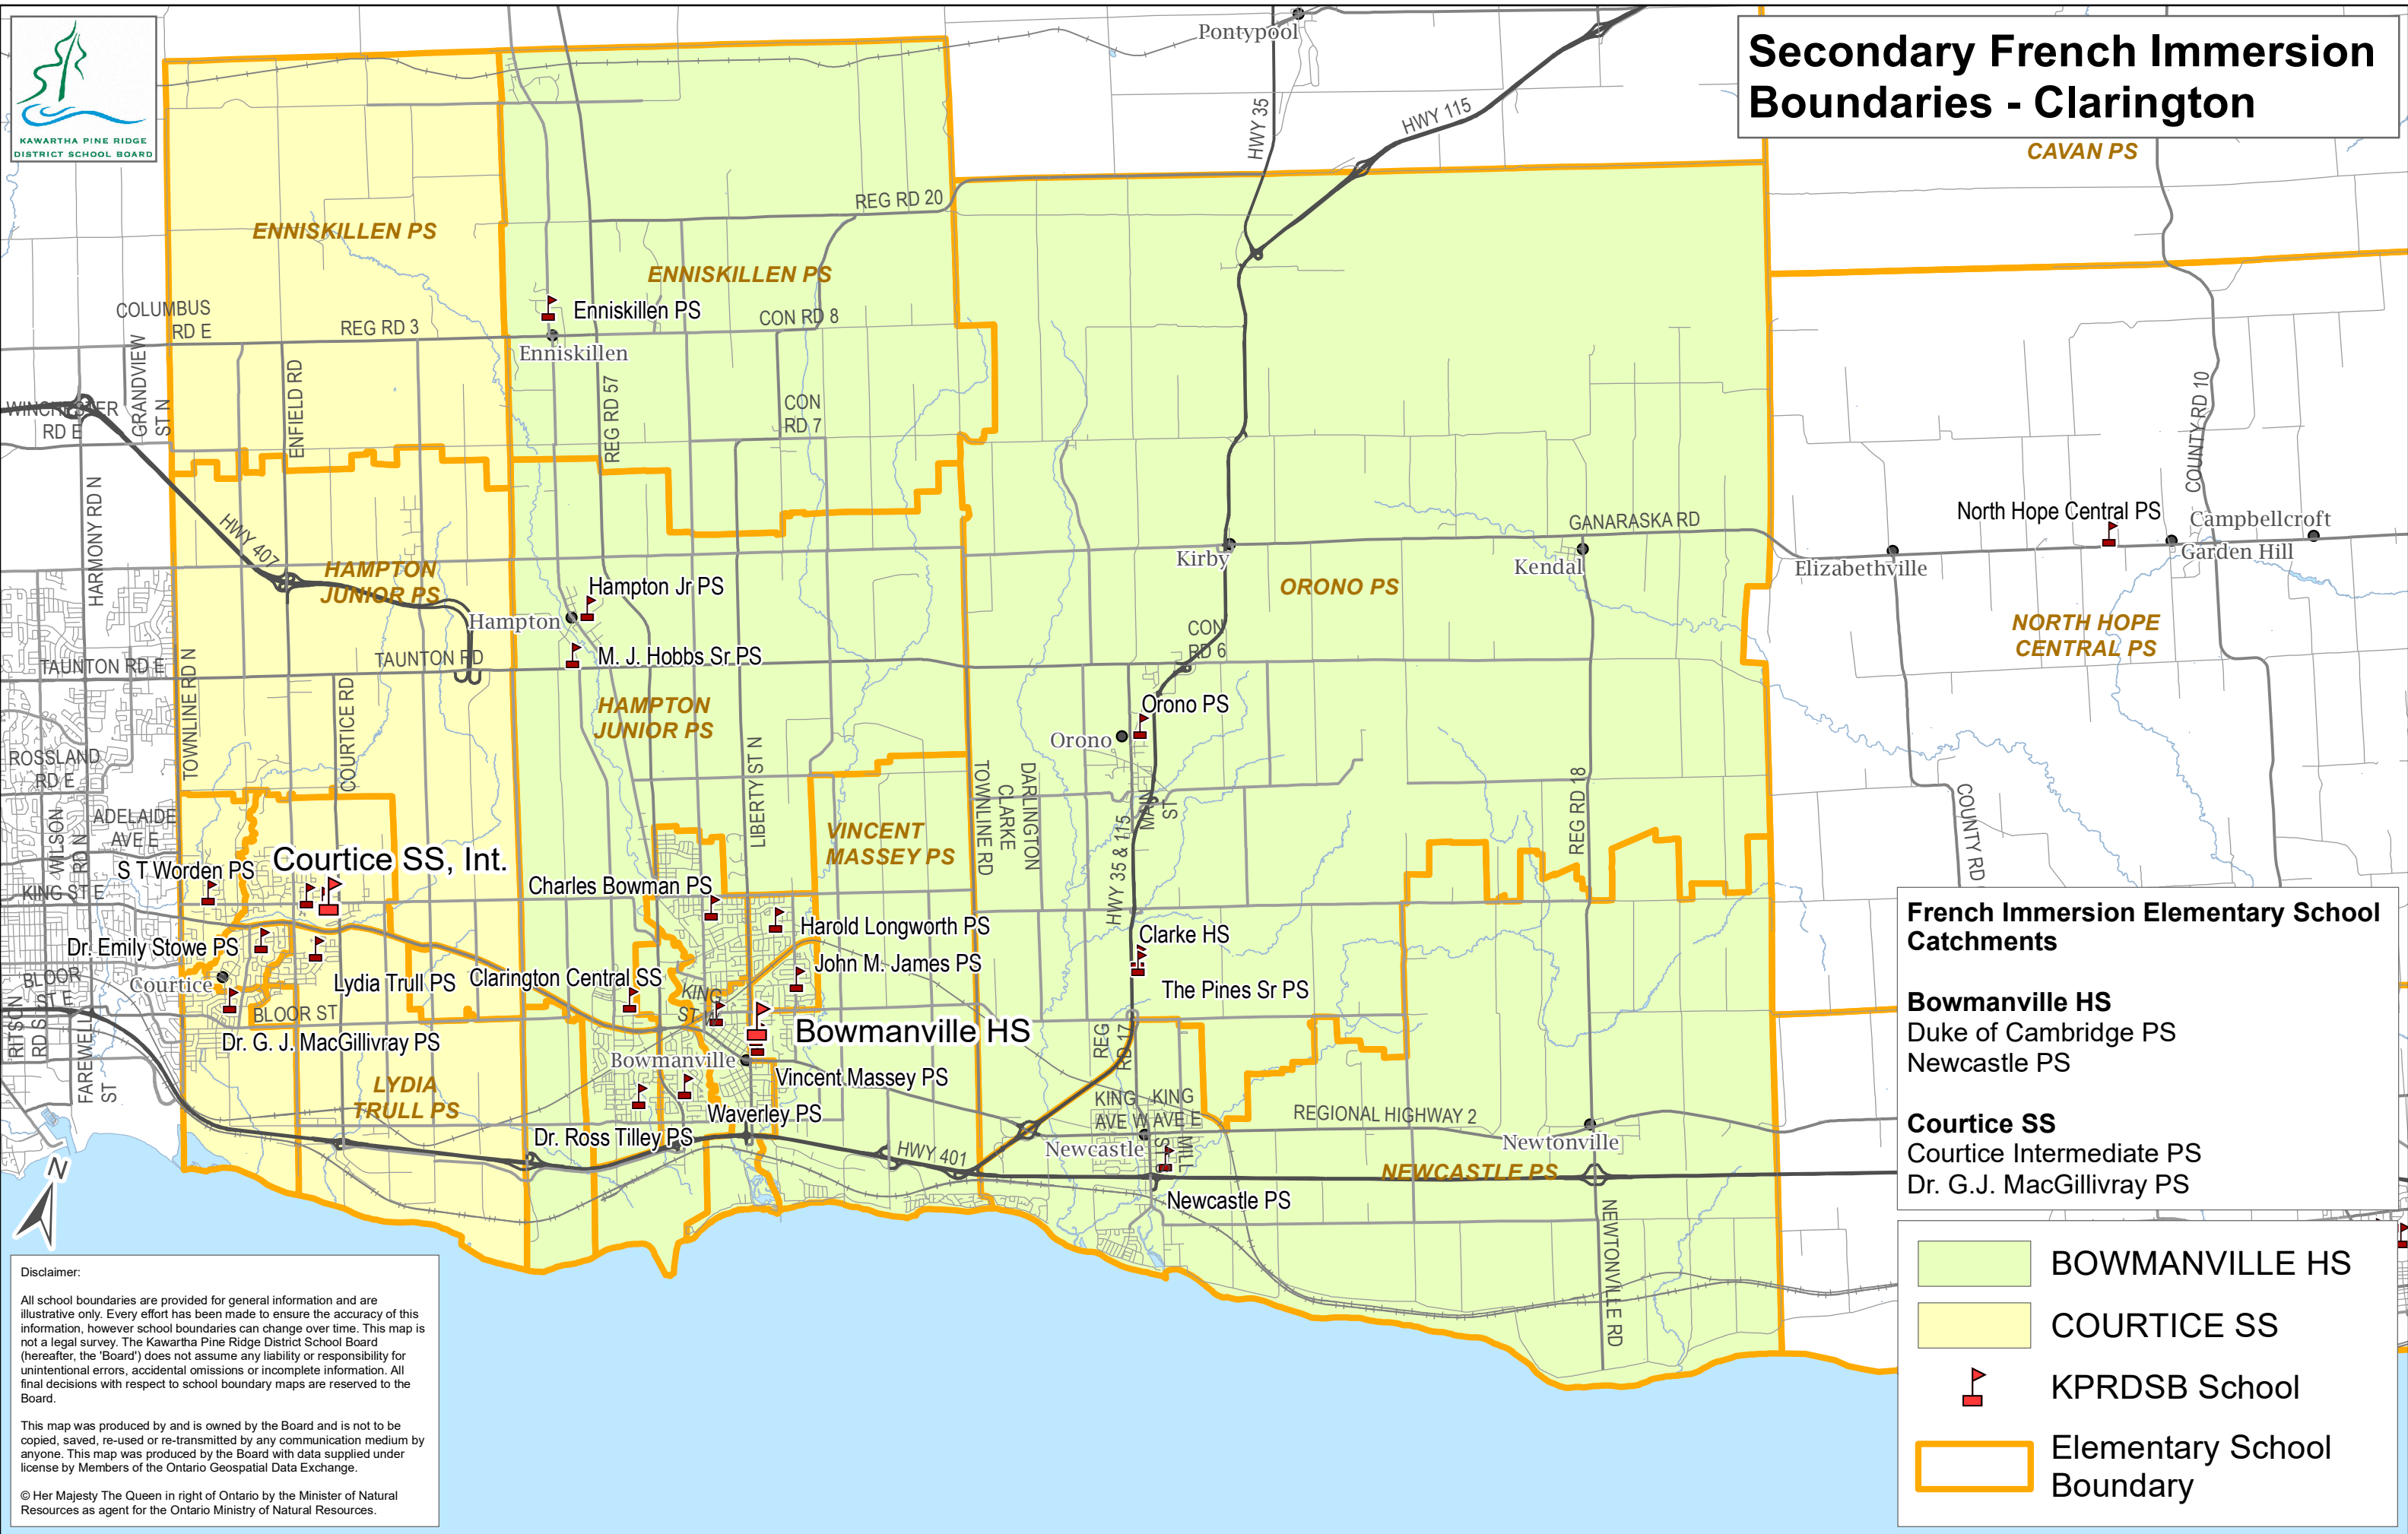

# Secondary French Immersion Boundaries - Clarington

- French Immersion Elementary School Catchments**
- Bowmanville HS**  
Duke of Cambridge PS  
Newcastle PS
  - Courtice SS**  
Courtice Intermediate PS  
Dr. G.J. MacGillivray PS

- BOWMANVILLE HS
- COURTICE SS
- KPRDSB School
- Elementary School Boundary

**Disclaimer:**  
All school boundaries are provided for general information and are illustrative only. Every effort has been made to ensure the accuracy of this information, however school boundaries can change over time. This map is not a legal survey. The Kawartha Pine Ridge District School Board (hereafter, the 'Board') does not assume any liability or responsibility for unintentional errors, accidental omissions or incomplete information. All final decisions with respect to school boundary maps are reserved to the Board.