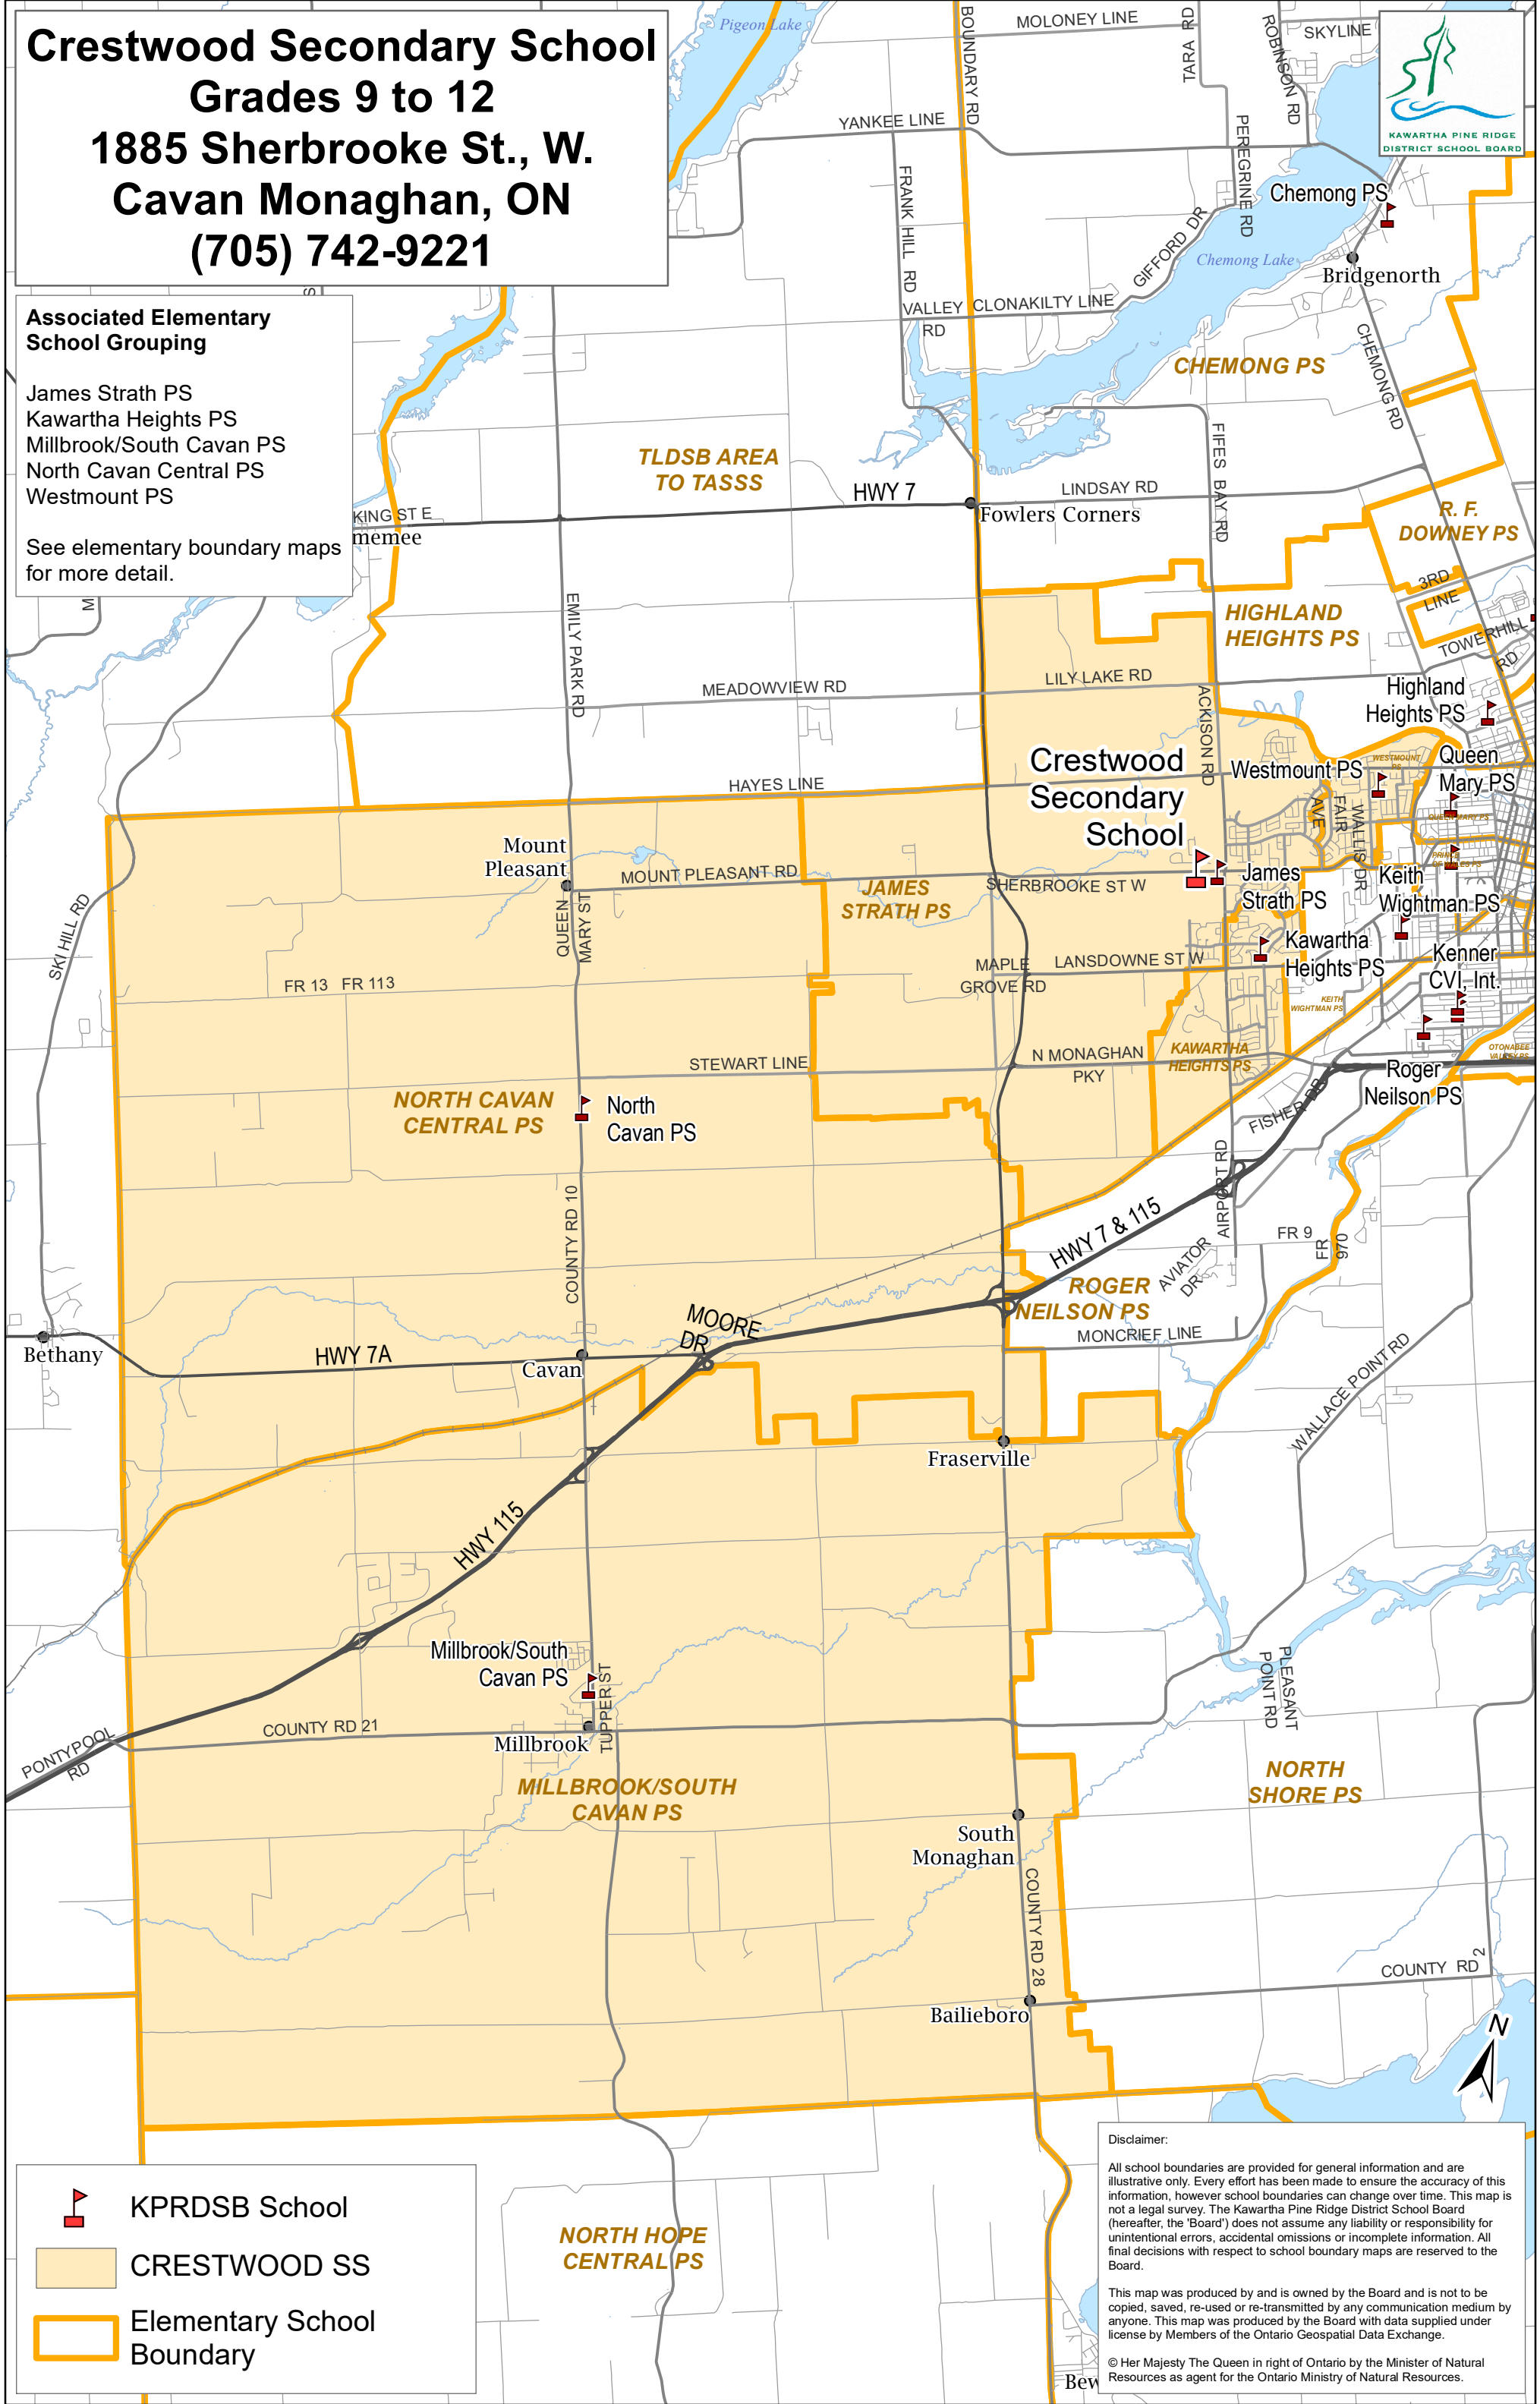

**Crestwood Secondary School**  
**Grades 9 to 12**  
**1885 Sherbrooke St., W.**  
**Cavan Monaghan, ON**  
**(705) 742-9221**

**Associated Elementary School Grouping**

- James Strath PS
- Kawartha Heights PS
- Millbrook/South Cavan PS
- North Cavan Central PS
- Westmount PS

See elementary boundary maps for more detail.

- KPRDSB School
- CRESTWOOD SS
- Elementary School Boundary

**Disclaimer:**  
 All school boundaries are provided for general information and are illustrative only. Every effort has been made to ensure the accuracy of this information, however school boundaries can change over time. This map is not a legal survey. The Kawartha Pine Ridge District School Board (hereafter, the 'Board') does not assume any liability or responsibility for unintentional errors, accidental omissions or incomplete information. All final decisions with respect to school boundary maps are reserved to the Board.

This map was produced by and is owned by the Board and is not to be copied, saved, re-used or re-transmitted by any communication medium by anyone. This map was produced by the Board with data supplied under license by Members of the Ontario Geospatial Data Exchange.